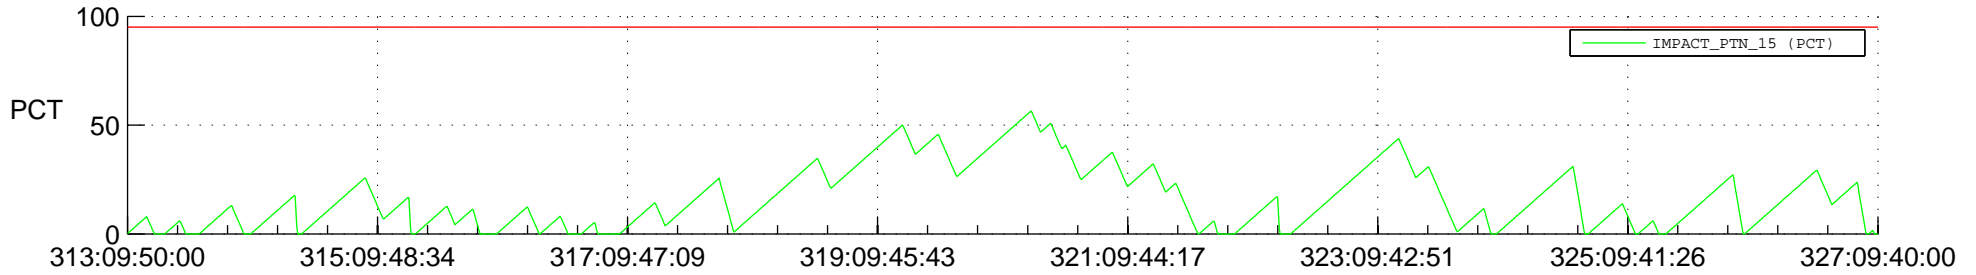

STEREO AHEAD SSR PCT Full Prediction

SWAVES_Percent_Full_Prediction

IMPACT_Percent_Full_Prediction

PLASTIC_Percent_Full_Prediction

Spacecraft_DownLink_Rate

Ground Time (2017:313:09:50:00.000 -2017:327:09:40:00.000)