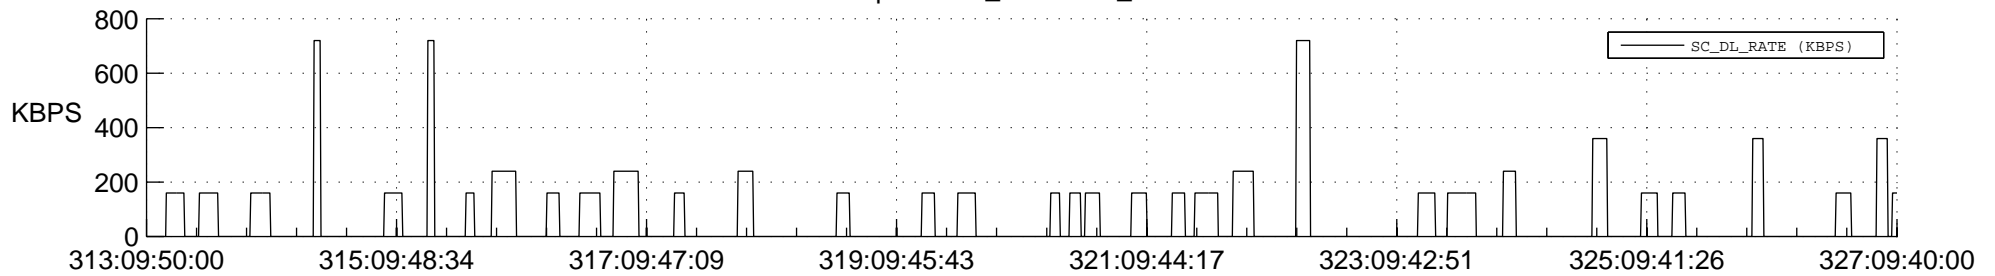

STEREO AHEAD SSR PCT Full Prediction

SWAVES_Percent_Full_Prediction

IMPACT_Percent_Full_Prediction

PLASTIC_Percent_Full_Prediction

Spacecraft_DownLink_Rate

Ground Time (2017:313:09:50:00.000 -2017:327:09:40:00.000)