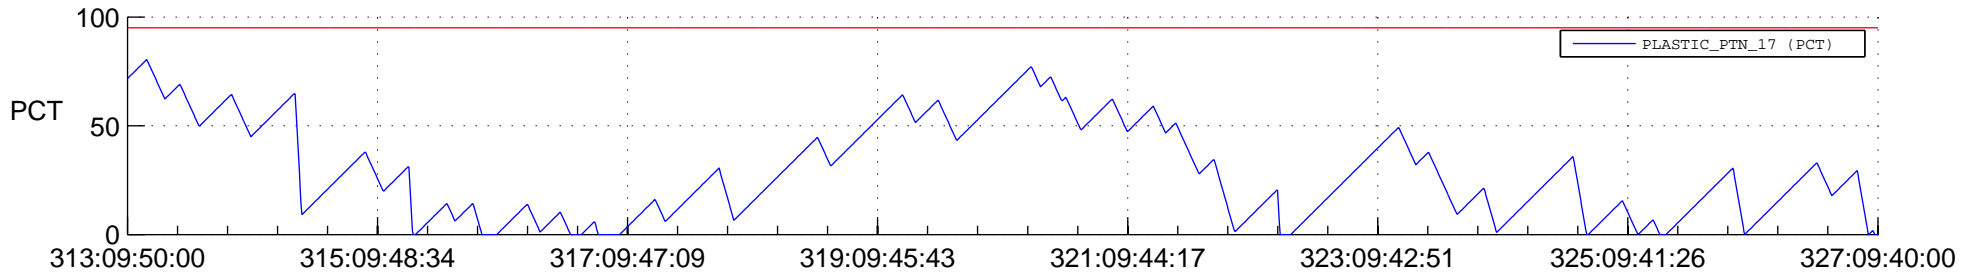

STEREO AHEAD SSR PCT Full Prediction

SWAVES_Percent_Full_Prediction

IMPACT_Percent_Full_Prediction

PLASTIC_Percent_Full_Prediction

Spacecraft_DownLink_Rate

Ground Time (2017:313:09:50:00.000 -2017:327:09:40:00.000)