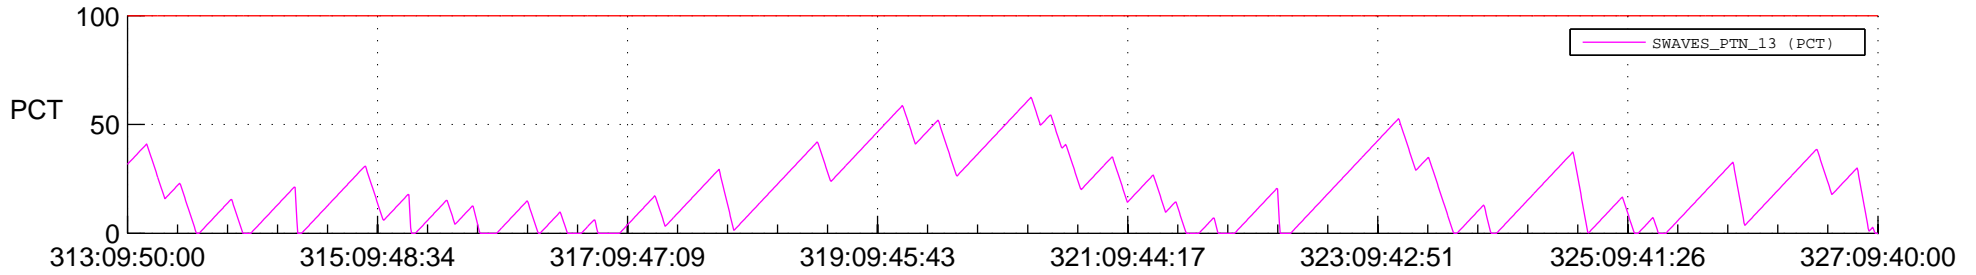

STEREO AHEAD SSR PCT Full Prediction

SWAVES_Percent_Full_Prediction

IMPACT_Percent_Full_Prediction

PLASTIC_Percent_Full_Prediction

Spacecraft_DownLink_Rate

Ground Time (2017:313:09:50:00.000 -2017:327:09:40:00.000)