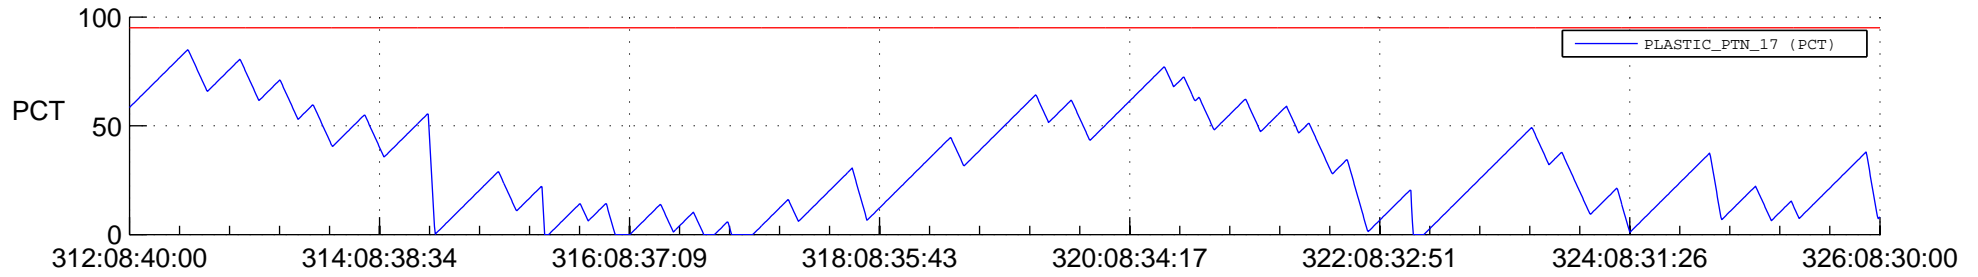

# STEREO AHEAD SSR PCT Full Prediction

## SWAVES\_Percent\_Full\_Prediction

## Spacecraft\_DownLink\_Rate

Ground Time (2017:312:08:40:00.000 -2017:326:08:30:00.000)