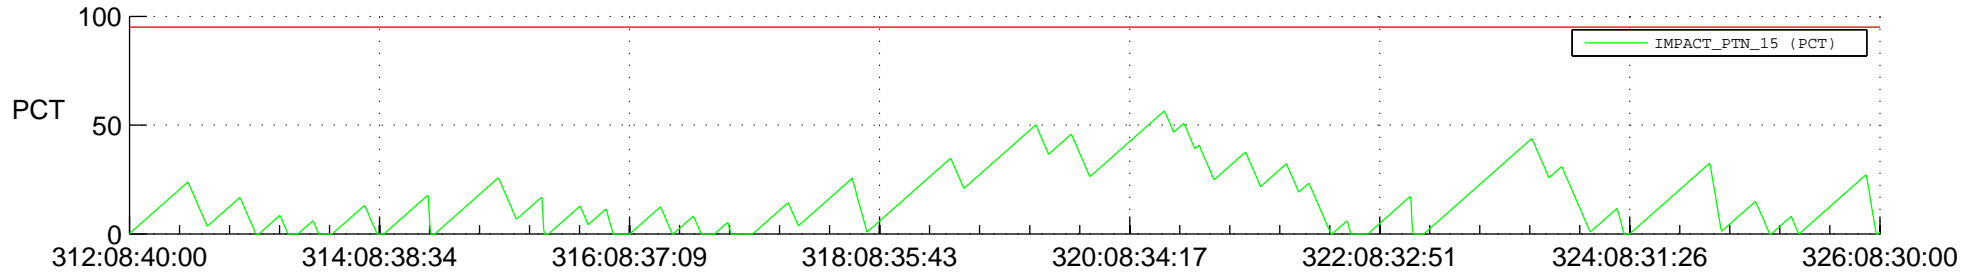

IMPACT_Percent_Full_Prediction