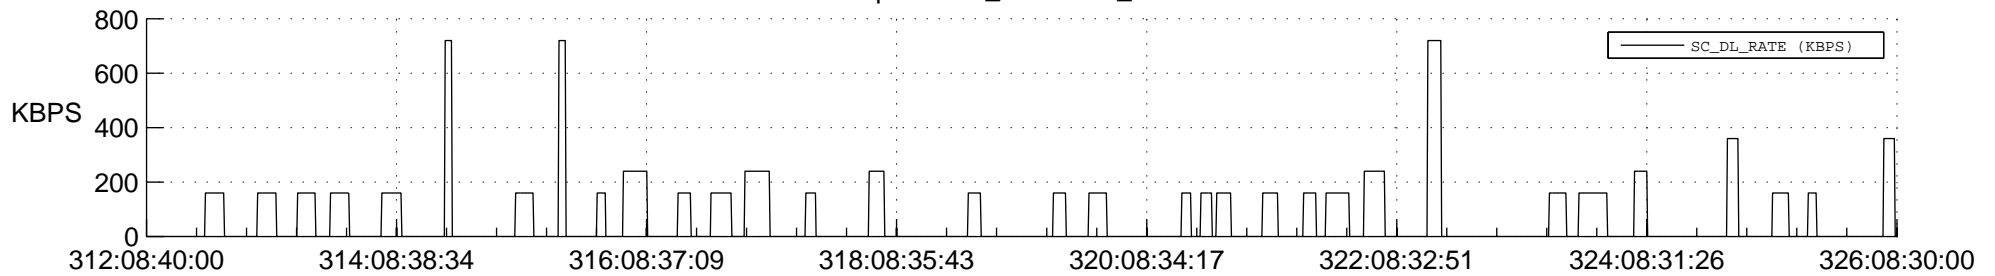

## SWAVES\_Percent\_Full\_Prediction

## Spacecraft\_DownLink\_Rate

Ground Time (2017:312:08:40:00.000 -2017:326:08:30:00.000)