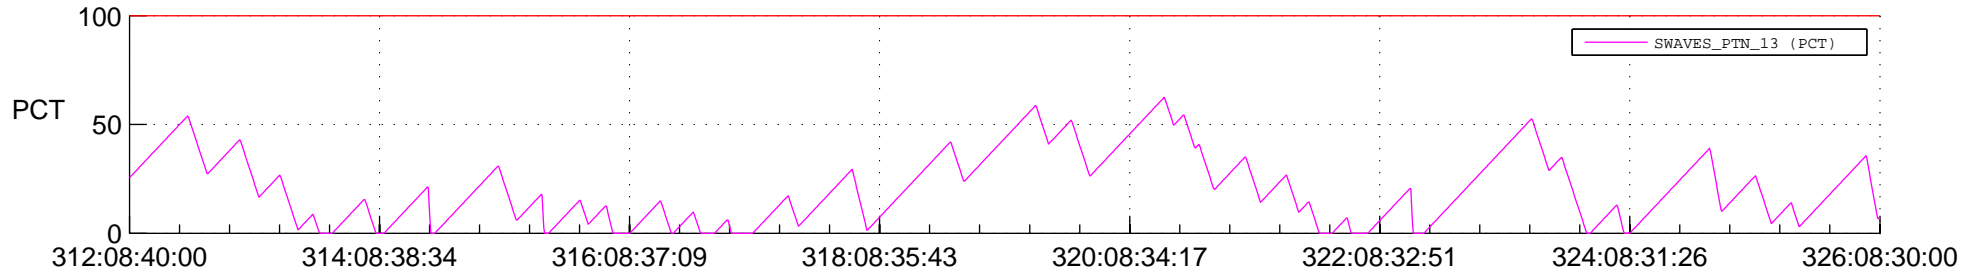

# STEREO AHEAD SSR PCT Full Prediction

## SWAVES\_Percent\_Full\_Prediction

## Spacecraft\_DownLink\_Rate

Ground Time (2017:312:08:40:00.000 -2017:326:08:30:00.000)