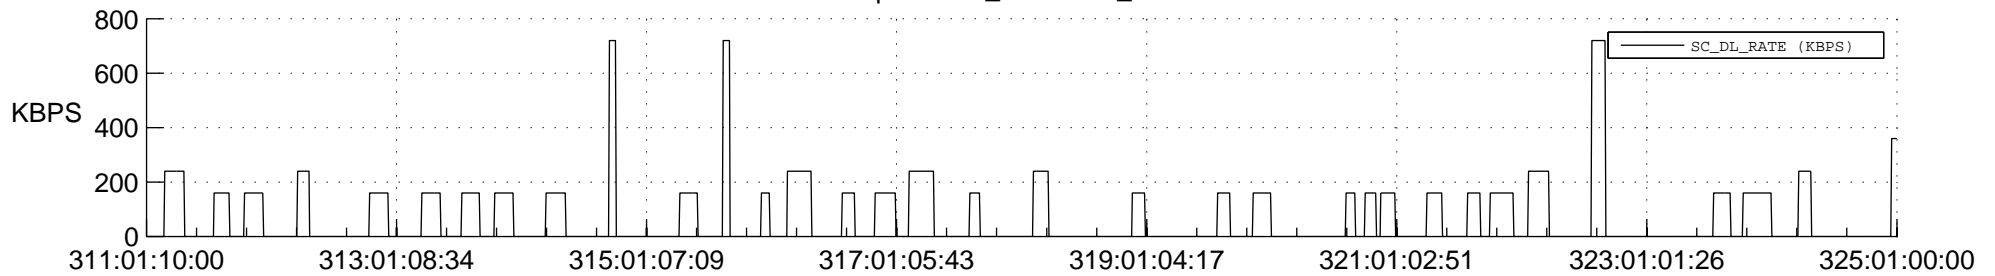

STEREO AHEAD SSR PCT Full Prediction

SWAVES_Percent_Full_Prediction

IMPACT_Percent_Full_Prediction

PLASTIC_Percent_Full_Prediction

Spacecraft_DownLink_Rate

Ground Time (2017:311:01:10:00.000 -2017:325:01:00:00.000)