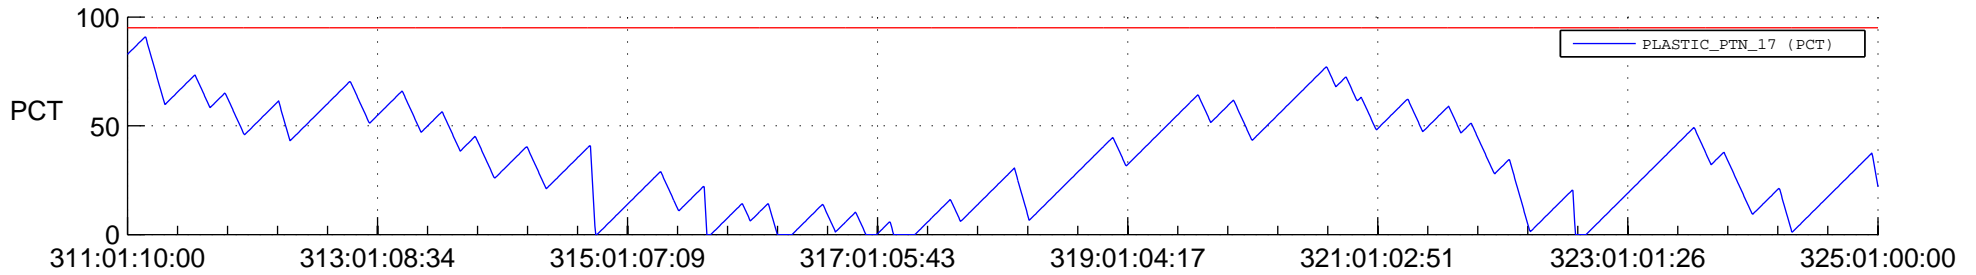

STEREO AHEAD SSR PCT Full Prediction

SWAVES_Percent_Full_Prediction

IMPACT_Percent_Full_Prediction

PLASTIC_Percent_Full_Prediction

Spacecraft_DownLink_Rate

Ground Time (2017:311:01:10:00.000 -2017:325:01:00:00.000)