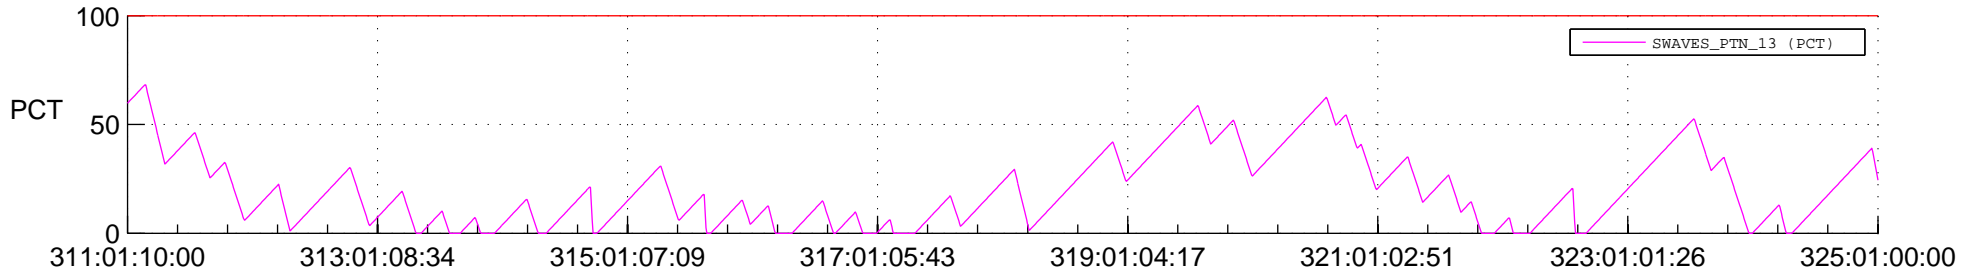

STEREO AHEAD SSR PCT Full Prediction

SWAVES_Percent_Full_Prediction

IMPACT_Percent_Full_Prediction

PLASTIC_Percent_Full_Prediction

Spacecraft_DownLink_Rate

Ground Time (2017:311:01:10:00.000 -2017:325:01:00:00.000)