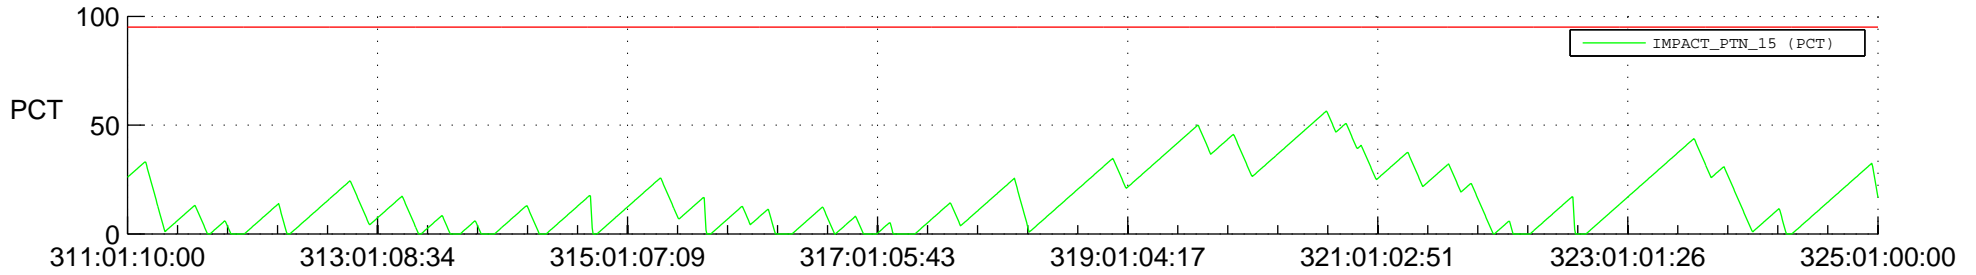

STEREO AHEAD SSR PCT Full Prediction

SWAVES_Percent_Full_Prediction

IMPACT_Percent_Full_Prediction

PLASTIC_Percent_Full_Prediction

Spacecraft_DownLink_Rate

Ground Time (2017:311:01:10:00.000 -2017:325:01:00:00.000)