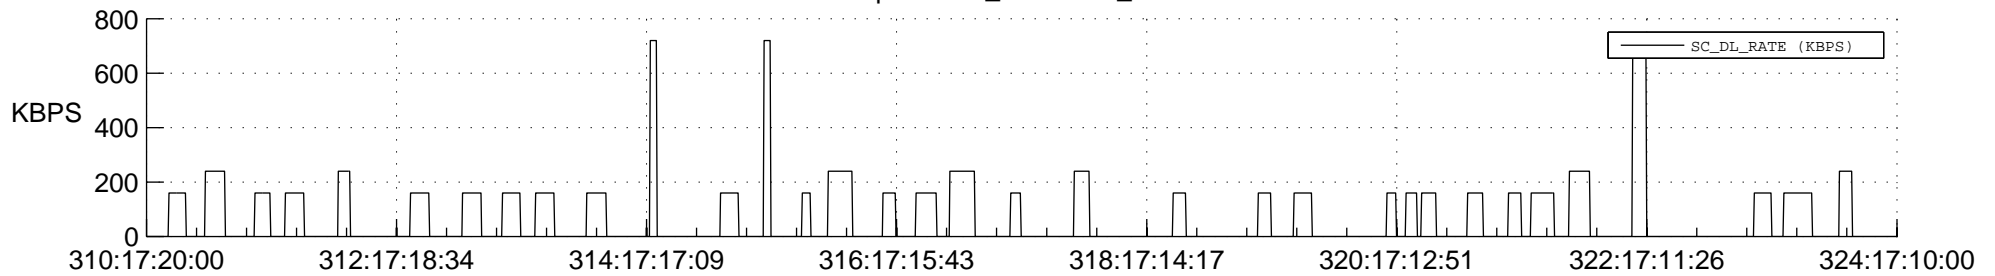

STEREO AHEAD SSR PCT Full Prediction

SWAVES_Percent_Full_Prediction

IMPACT_Percent_Full_Prediction

PLASTIC_Percent_Full_Prediction

Spacecraft_DownLink_Rate

Ground Time (2017:310:17:20:00.000 -2017:324:17:10:00.000)