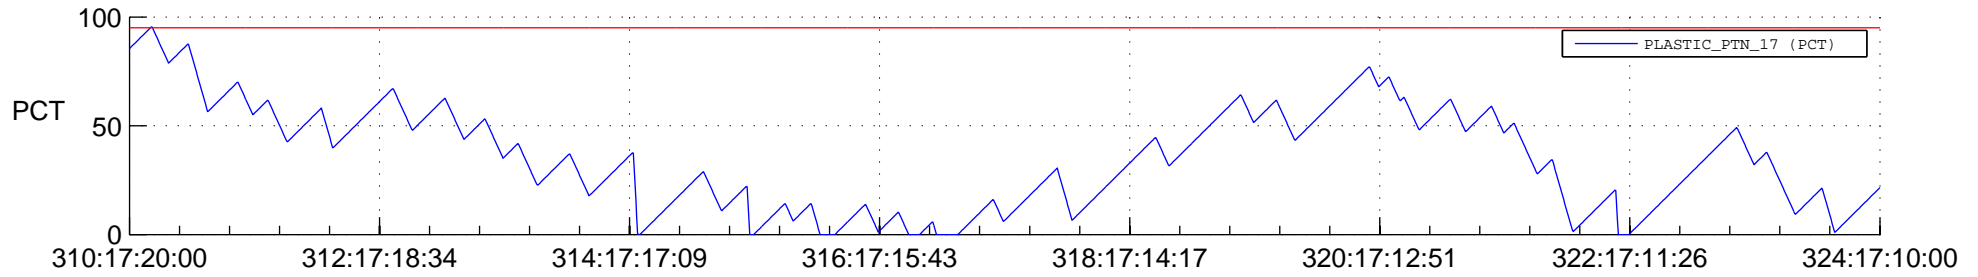

STEREO AHEAD SSR PCT Full Prediction

SWAVES_Percent_Full_Prediction

IMPACT_Percent_Full_Prediction

PLASTIC_Percent_Full_Prediction

Spacecraft_DownLink_Rate

Ground Time (2017:310:17:20:00.000 -2017:324:17:10:00.000)