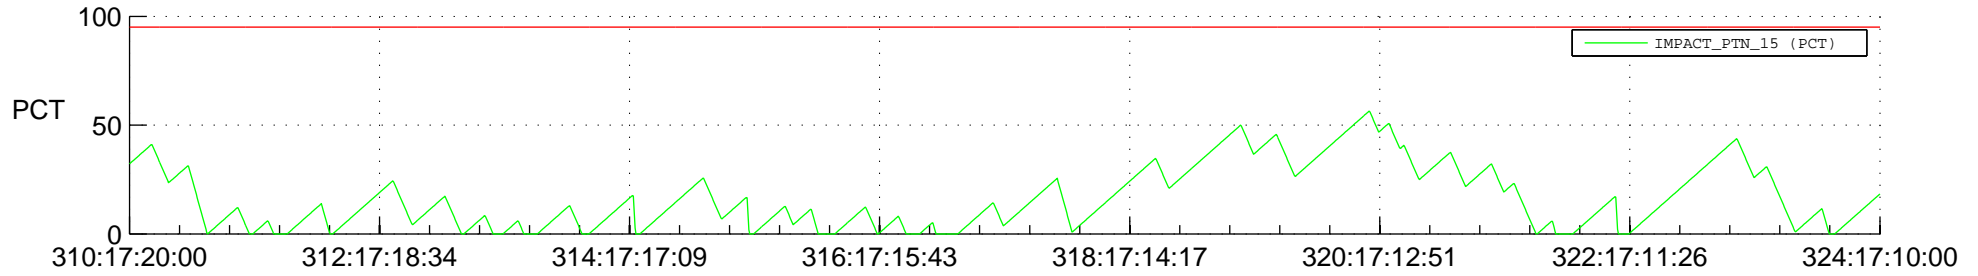

STEREO AHEAD SSR PCT Full Prediction

SWAVES_Percent_Full_Prediction

IMPACT_Percent_Full_Prediction

PLASTIC_Percent_Full_Prediction

Spacecraft_DownLink_Rate

Ground Time (2017:310:17:20:00.000 -2017:324:17:10:00.000)