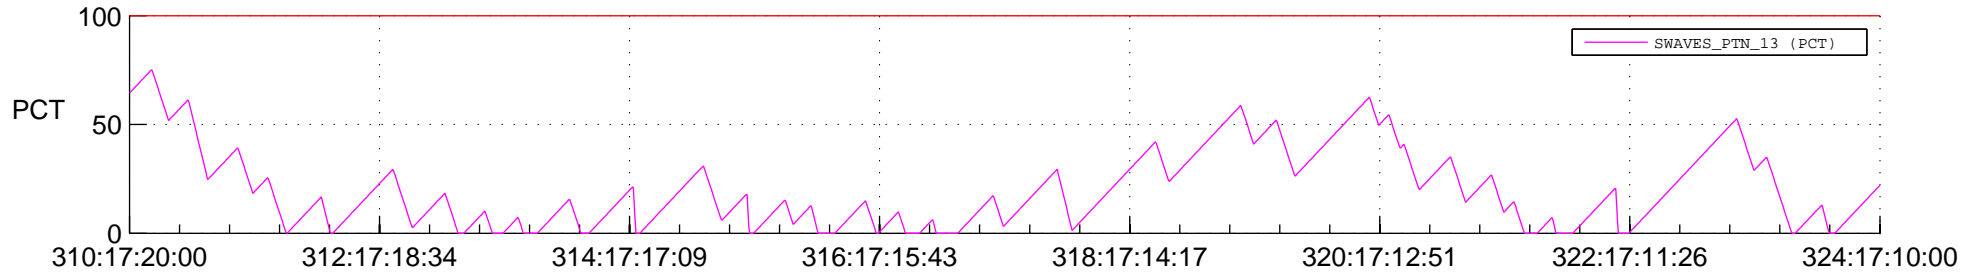

STEREO AHEAD SSR PCT Full Prediction

SWAVES_Percent_Full_Prediction

IMPACT_Percent_Full_Prediction

PLASTIC_Percent_Full_Prediction

Spacecraft_DownLink_Rate

Ground Time (2017:310:17:20:00.000 -2017:324:17:10:00.000)