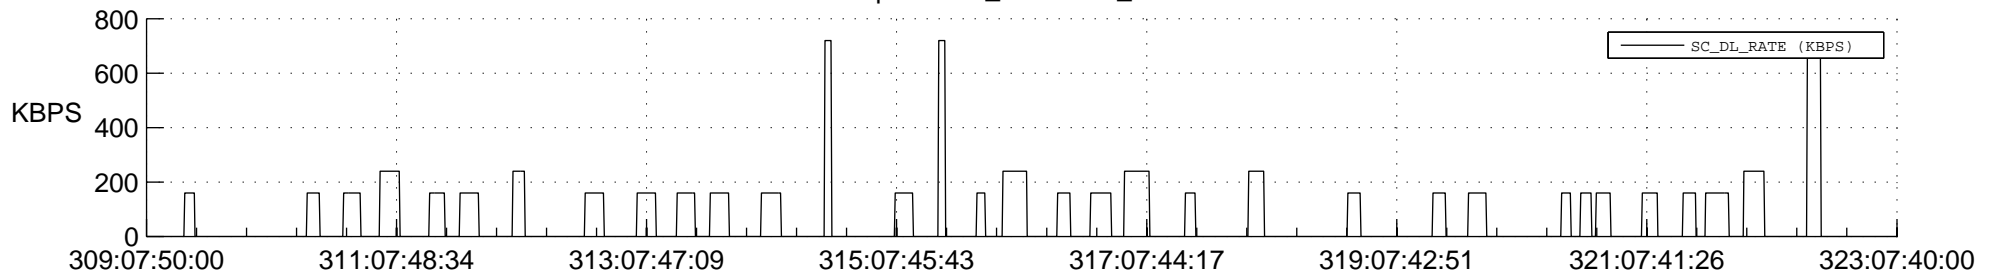

STEREO AHEAD SSR PCT Full Prediction

SWAVES_Percent_Full_Prediction

IMPACT_Percent_Full_Prediction

PLASTIC_Percent_Full_Prediction

Spacecraft_DownLink_Rate

Ground Time (2017:309:07:50:00.000 -2017:323:07:40:00.000)