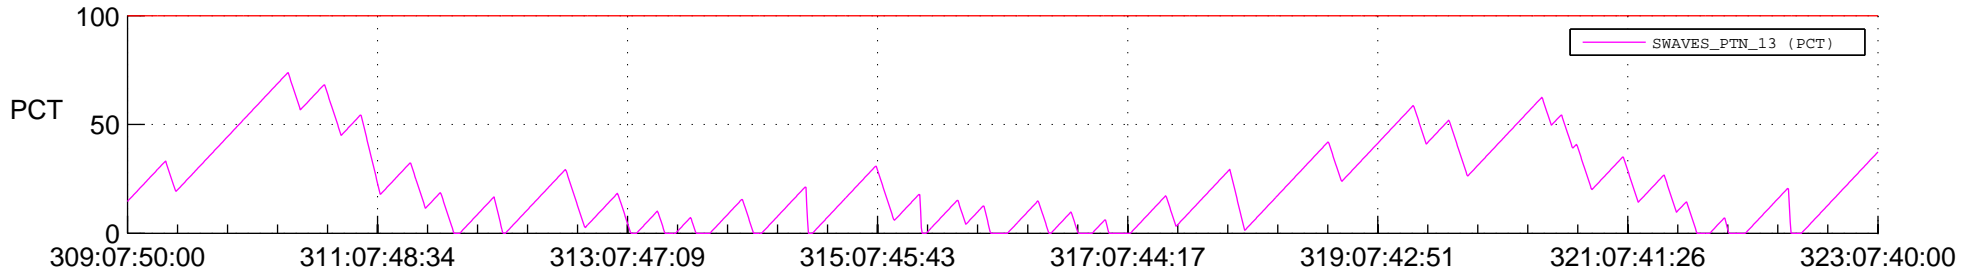

STEREO AHEAD SSR PCT Full Prediction

SWAVES_Percent_Full_Prediction

IMPACT_Percent_Full_Prediction

PLASTIC_Percent_Full_Prediction

Spacecraft_DownLink_Rate

Ground Time (2017:309:07:50:00.000 -2017:323:07:40:00.000)