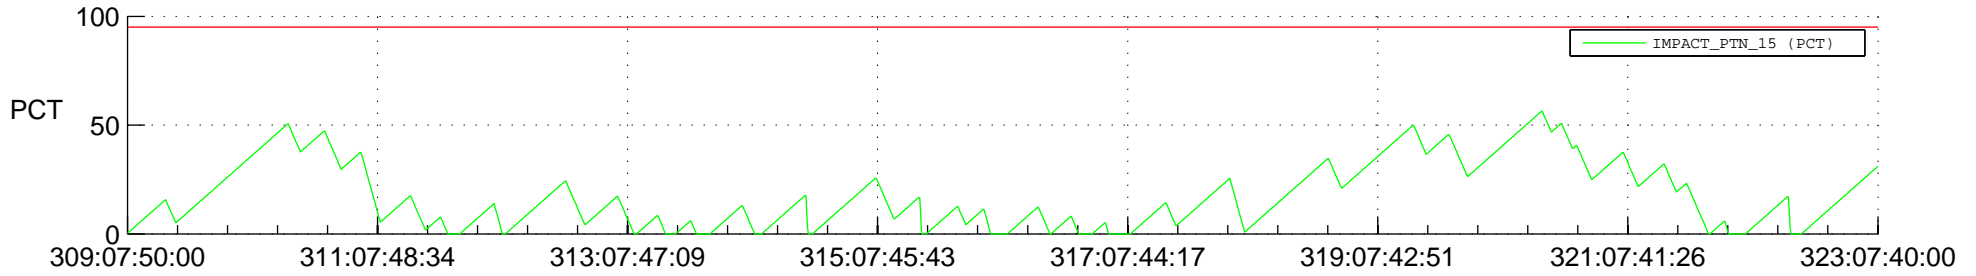

STEREO AHEAD SSR PCT Full Prediction

SWAVES_Percent_Full_Prediction

IMPACT_Percent_Full_Prediction

PLASTIC_Percent_Full_Prediction

Spacecraft_DownLink_Rate

Ground Time (2017:309:07:50:00.000 -2017:323:07:40:00.000)