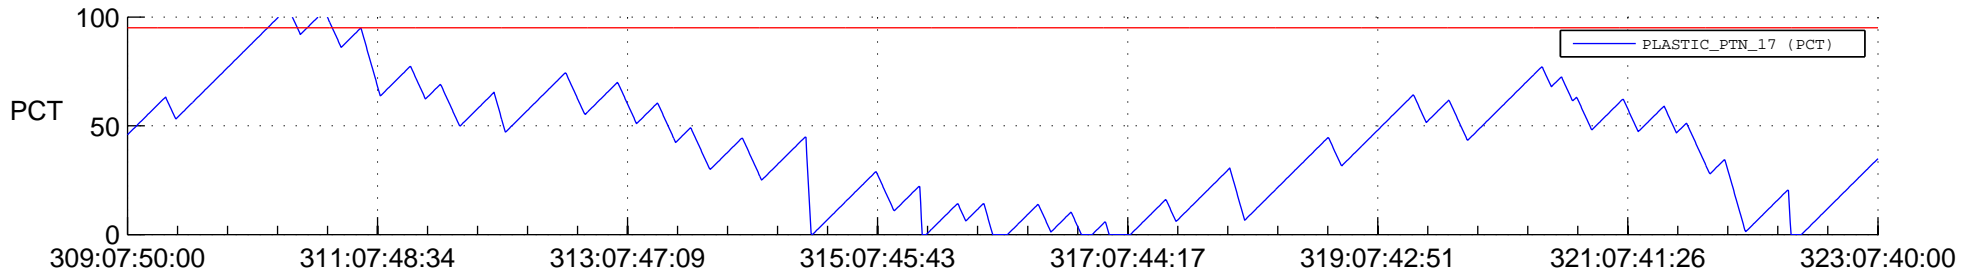

STEREO AHEAD SSR PCT Full Prediction

SWAVES_Percent_Full_Prediction

IMPACT_Percent_Full_Prediction

PLASTIC_Percent_Full_Prediction

Spacecraft_DownLink_Rate

Ground Time (2017:309:07:50:00.000 -2017:323:07:40:00.000)