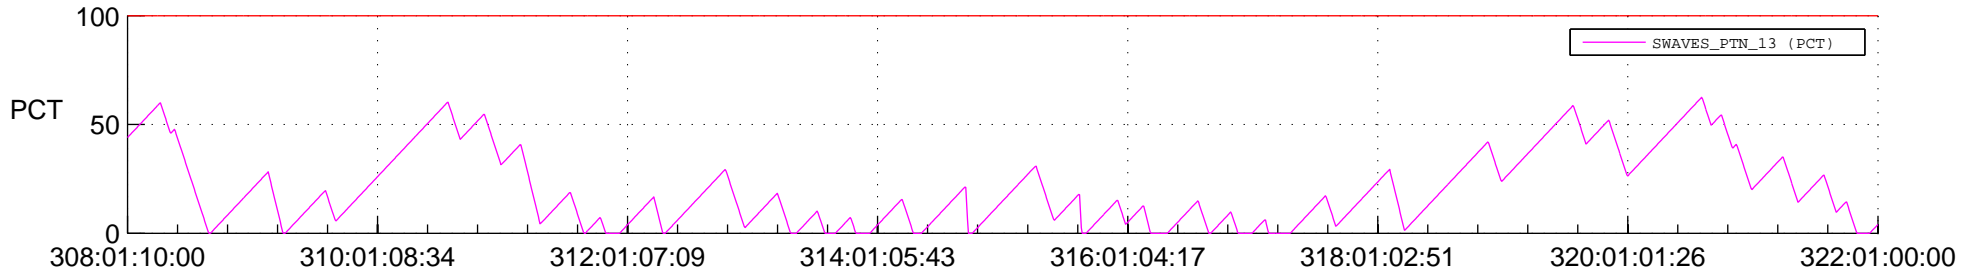

STEREO AHEAD SSR PCT Full Prediction

SWAVES_Percent_Full_Prediction

IMPACT_Percent_Full_Prediction

PLASTIC_Percent_Full_Prediction

Spacecraft_DownLink_Rate

Ground Time (2017:308:01:10:00.000 -2017:322:01:00:00.000)