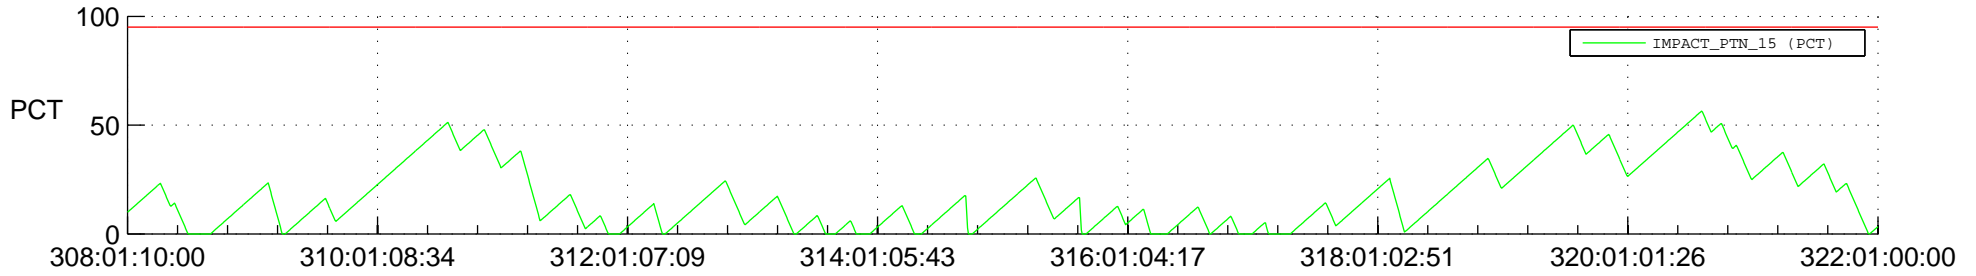

STEREO AHEAD SSR PCT Full Prediction

SWAVES_Percent_Full_Prediction

IMPACT_Percent_Full_Prediction

PLASTIC_Percent_Full_Prediction

Spacecraft_DownLink_Rate

Ground Time (2017:308:01:10:00.000 -2017:322:01:00:00.000)