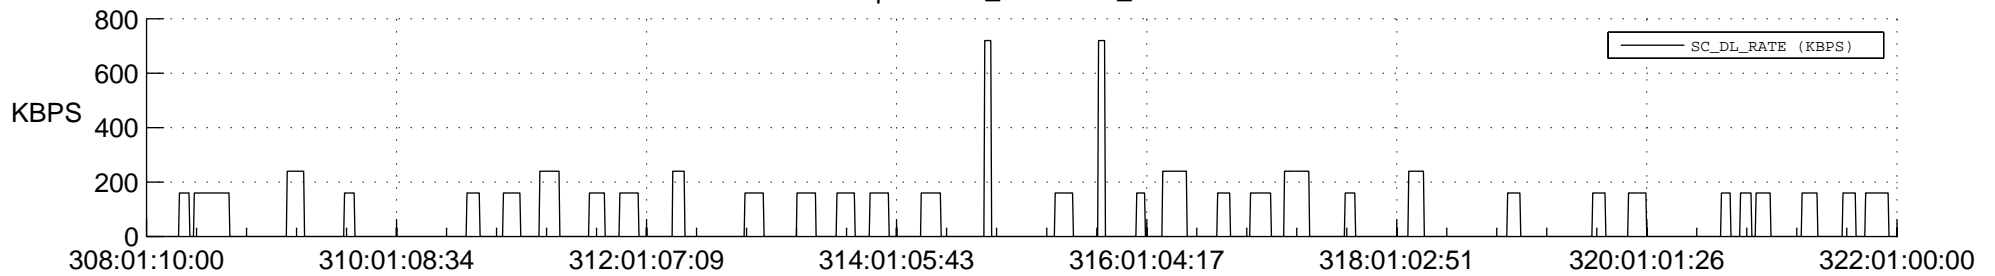

STEREO AHEAD SSR PCT Full Prediction

SWAVES_Percent_Full_Prediction

IMPACT_Percent_Full_Prediction

PLASTIC_Percent_Full_Prediction

Spacecraft_DownLink_Rate

Ground Time (2017:308:01:10:00.000 -2017:322:01:00:00.000)