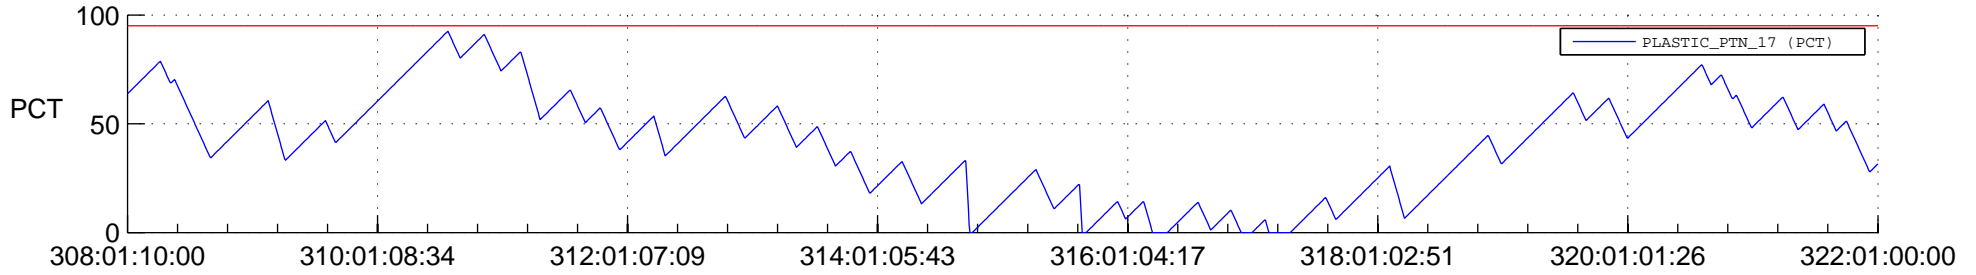

STEREO AHEAD SSR PCT Full Prediction

SWAVES_Percent_Full_Prediction

IMPACT_Percent_Full_Prediction

PLASTIC_Percent_Full_Prediction

Spacecraft_DownLink_Rate

Ground Time (2017:308:01:10:00.000 -2017:322:01:00:00.000)