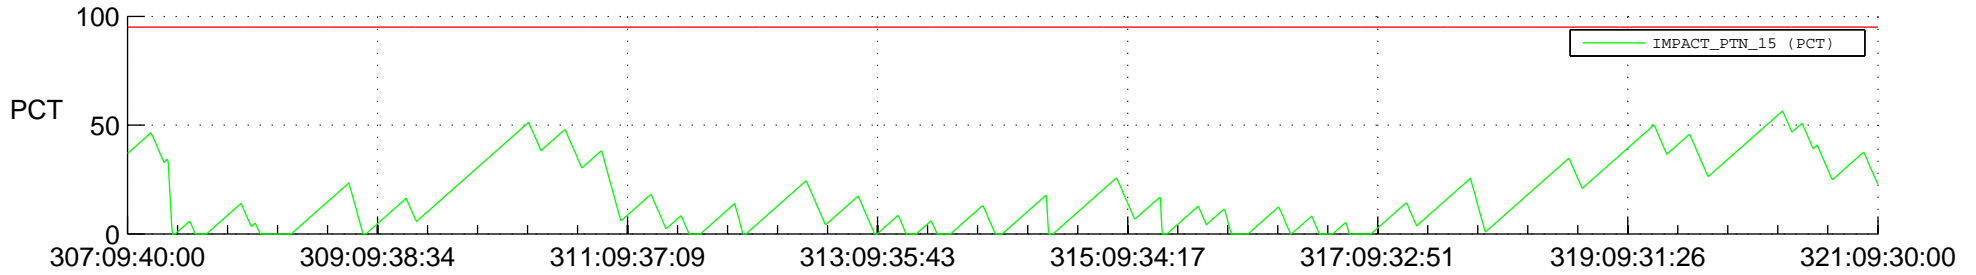

STEREO AHEAD SSR PCT Full Prediction

SWAVES_Percent_Full_Prediction

IMPACT_Percent_Full_Prediction

PLASTIC_Percent_Full_Prediction

Spacecraft_DownLink_Rate

Ground Time (2017:307:09:40:00.000 -2017:321:09:30:00.000)