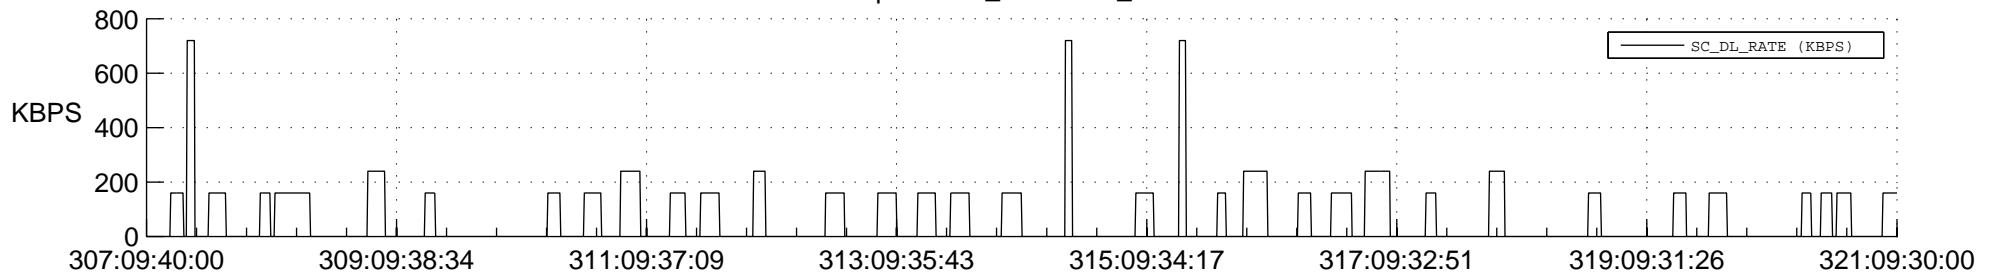

STEREO AHEAD SSR PCT Full Prediction

SWAVES_Percent_Full_Prediction

IMPACT_Percent_Full_Prediction

PLASTIC_Percent_Full_Prediction

Spacecraft_DownLink_Rate

Ground Time (2017:307:09:40:00.000 -2017:321:09:30:00.000)