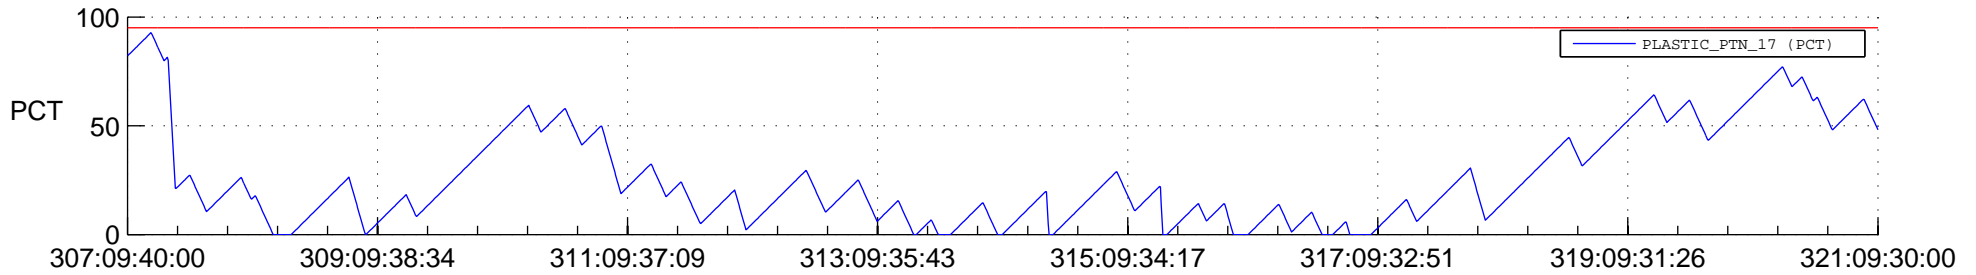

STEREO AHEAD SSR PCT Full Prediction

SWAVES_Percent_Full_Prediction

IMPACT_Percent_Full_Prediction

PLASTIC_Percent_Full_Prediction

Spacecraft_DownLink_Rate

Ground Time (2017:307:09:40:00.000 -2017:321:09:30:00.000)