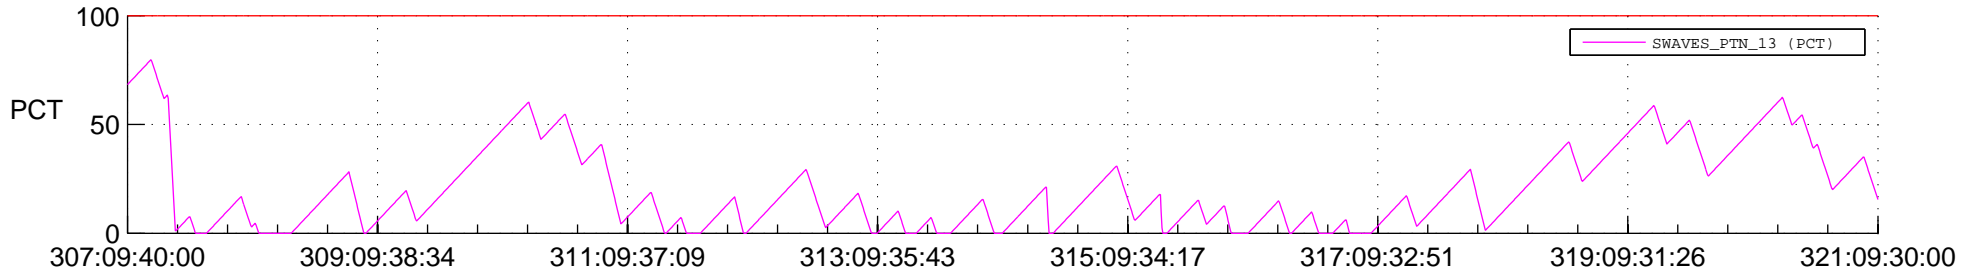

STEREO AHEAD SSR PCT Full Prediction

SWAVES_Percent_Full_Prediction

IMPACT_Percent_Full_Prediction

PLASTIC_Percent_Full_Prediction

Spacecraft_DownLink_Rate

Ground Time (2017:307:09:40:00.000 -2017:321:09:30:00.000)