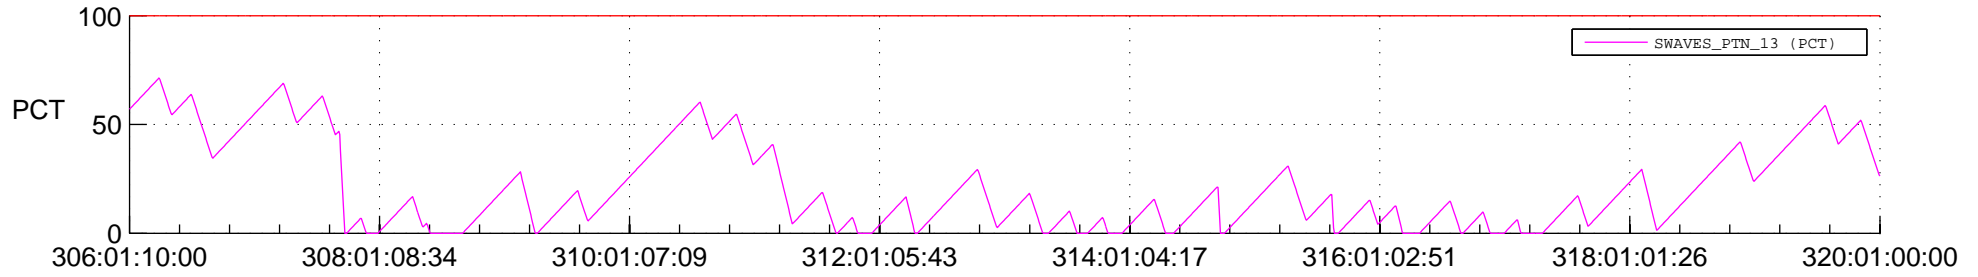

STEREO AHEAD SSR PCT Full Prediction

SWAVES_Percent_Full_Prediction

IMPACT_Percent_Full_Prediction

PLASTIC_Percent_Full_Prediction

Spacecraft_DownLink_Rate

Ground Time (2017:306:01:10:00.000 -2017:320:01:00:00.000)