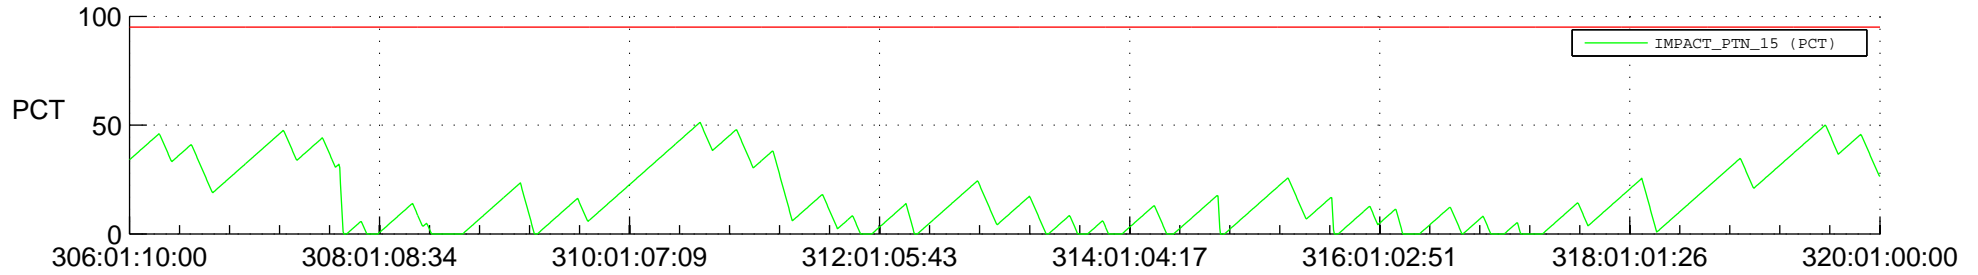

STEREO AHEAD SSR PCT Full Prediction

SWAVES_Percent_Full_Prediction

IMPACT_Percent_Full_Prediction

PLASTIC_Percent_Full_Prediction

Spacecraft_DownLink_Rate

Ground Time (2017:306:01:10:00.000 -2017:320:01:00:00.000)