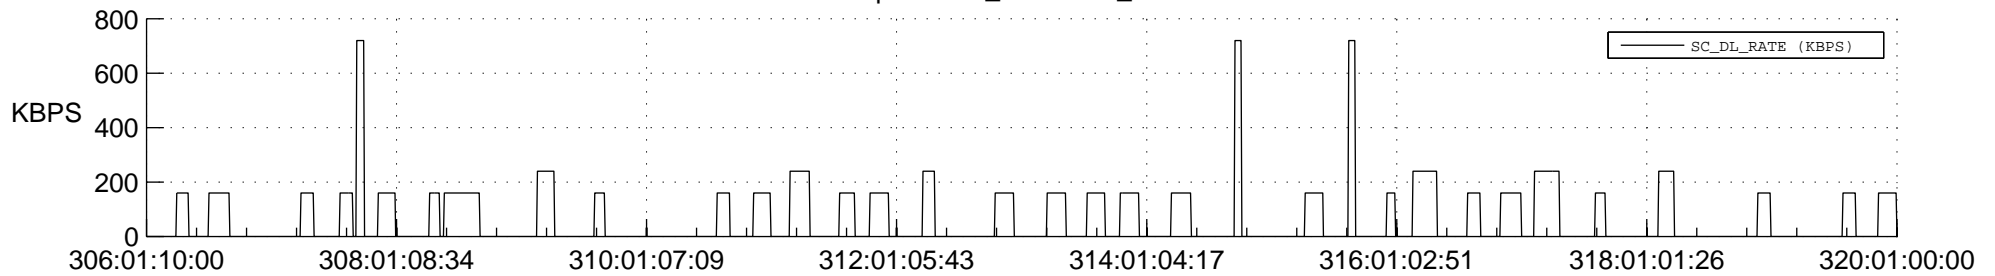

STEREO AHEAD SSR PCT Full Prediction

SWAVES_Percent_Full_Prediction

IMPACT_Percent_Full_Prediction

PLASTIC_Percent_Full_Prediction

Spacecraft_DownLink_Rate

Ground Time (2017:306:01:10:00.000 -2017:320:01:00:00.000)