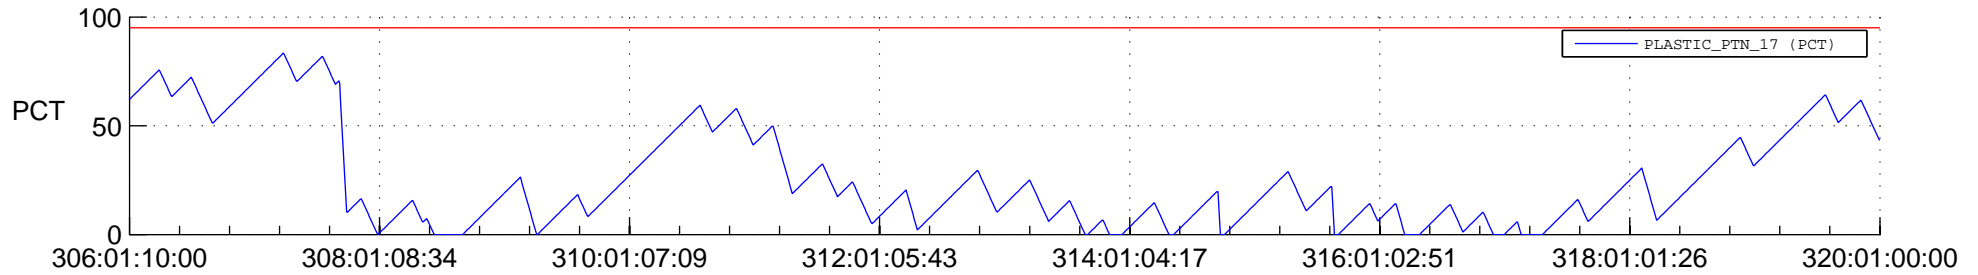

STEREO AHEAD SSR PCT Full Prediction

SWAVES_Percent_Full_Prediction

IMPACT_Percent_Full_Prediction

PLASTIC_Percent_Full_Prediction

Spacecraft_DownLink_Rate

Ground Time (2017:306:01:10:00.000 -2017:320:01:00:00.000)