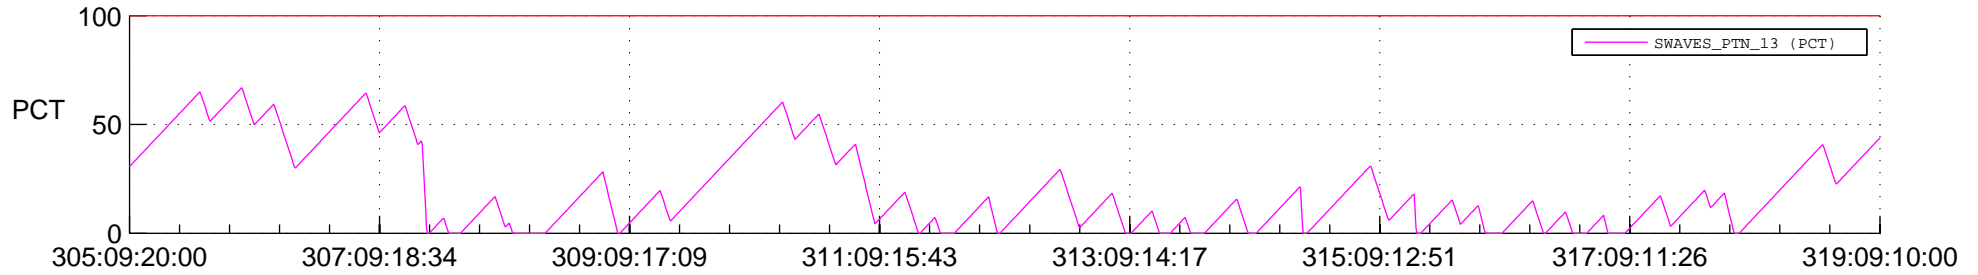

STEREO AHEAD SSR PCT Full Prediction

SWAVES_Percent_Full_Prediction

IMPACT_Percent_Full_Prediction

PLASTIC_Percent_Full_Prediction

Spacecraft_DownLink_Rate

Ground Time (2017:305:09:20:00.000 -2017:319:09:10:00.000)