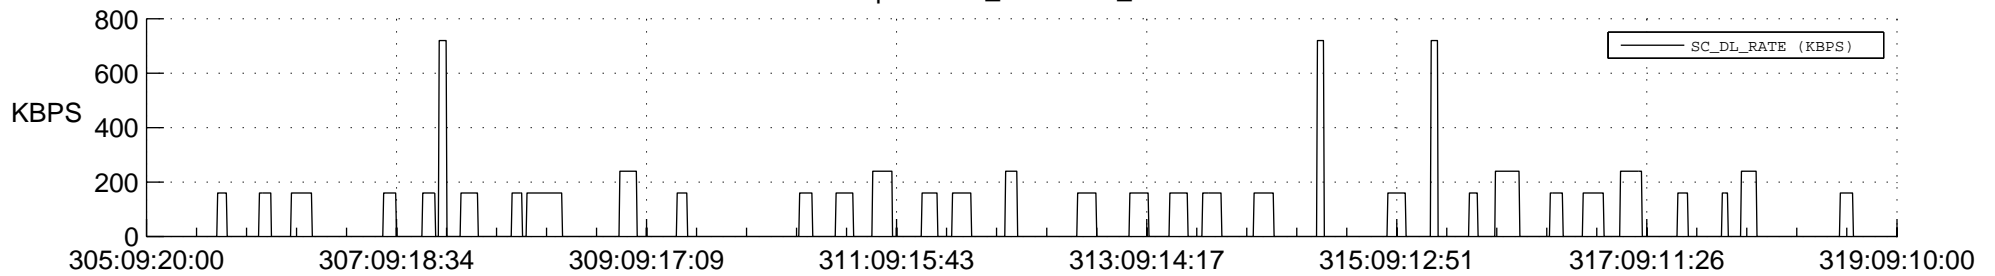

STEREO AHEAD SSR PCT Full Prediction

SWAVES_Percent_Full_Prediction

IMPACT_Percent_Full_Prediction

PLASTIC_Percent_Full_Prediction

Spacecraft_DownLink_Rate

Ground Time (2017:305:09:20:00.000 -2017:319:09:10:00.000)