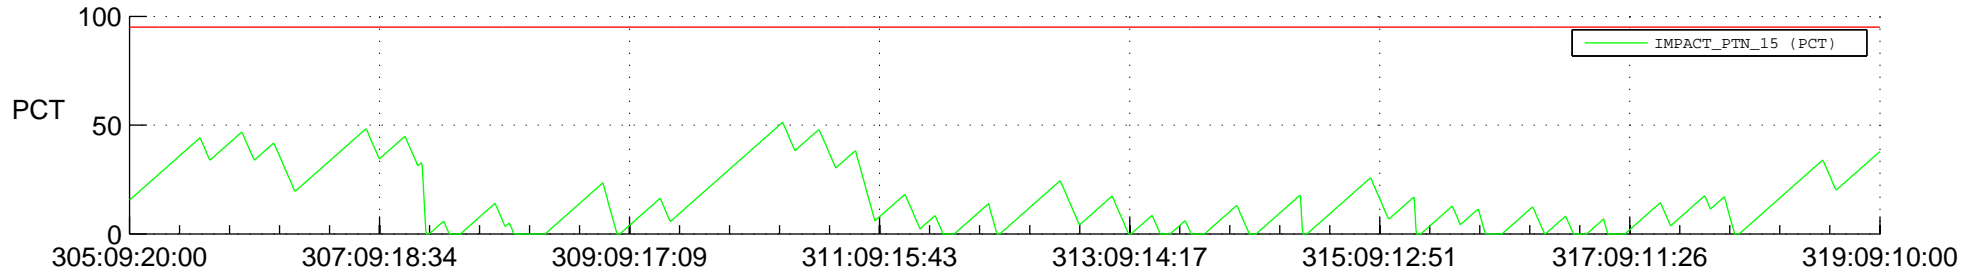

STEREO AHEAD SSR PCT Full Prediction

SWAVES_Percent_Full_Prediction

IMPACT_Percent_Full_Prediction

PLASTIC_Percent_Full_Prediction

Spacecraft_DownLink_Rate

Ground Time (2017:305:09:20:00.000 -2017:319:09:10:00.000)