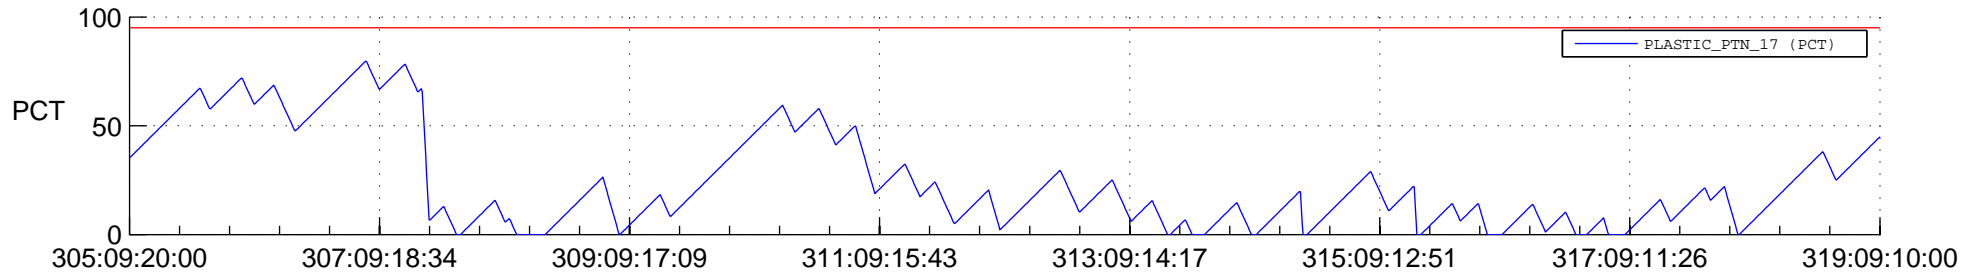

STEREO AHEAD SSR PCT Full Prediction

SWAVES_Percent_Full_Prediction

IMPACT_Percent_Full_Prediction

PLASTIC_Percent_Full_Prediction

Spacecraft_DownLink_Rate

Ground Time (2017:305:09:20:00.000 -2017:319:09:10:00.000)