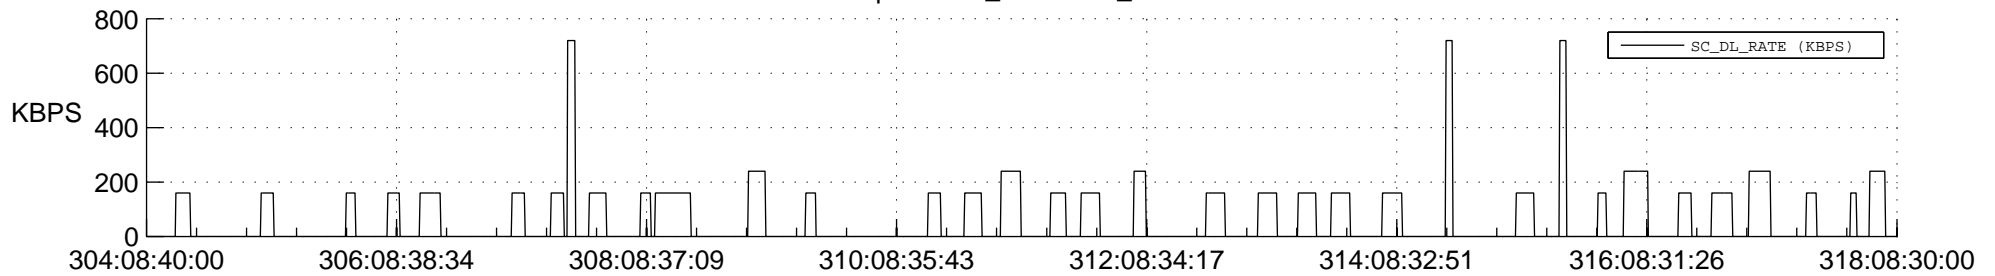

STEREO AHEAD SSR PCT Full Prediction

SWAVES_Percent_Full_Prediction

IMPACT_Percent_Full_Prediction

PLASTIC_Percent_Full_Prediction

Spacecraft_DownLink_Rate

Ground Time (2017:304:08:40:00.000 -2017:318:08:30:00.000)