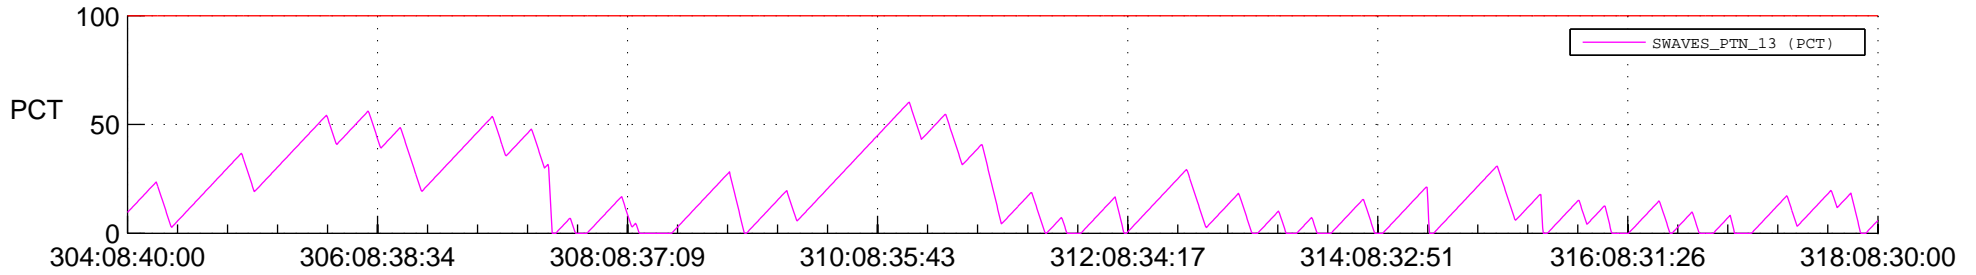

STEREO AHEAD SSR PCT Full Prediction

SWAVES_Percent_Full_Prediction

IMPACT_Percent_Full_Prediction

PLASTIC_Percent_Full_Prediction

Spacecraft_DownLink_Rate

Ground Time (2017:304:08:40:00.000 -2017:318:08:30:00.000)