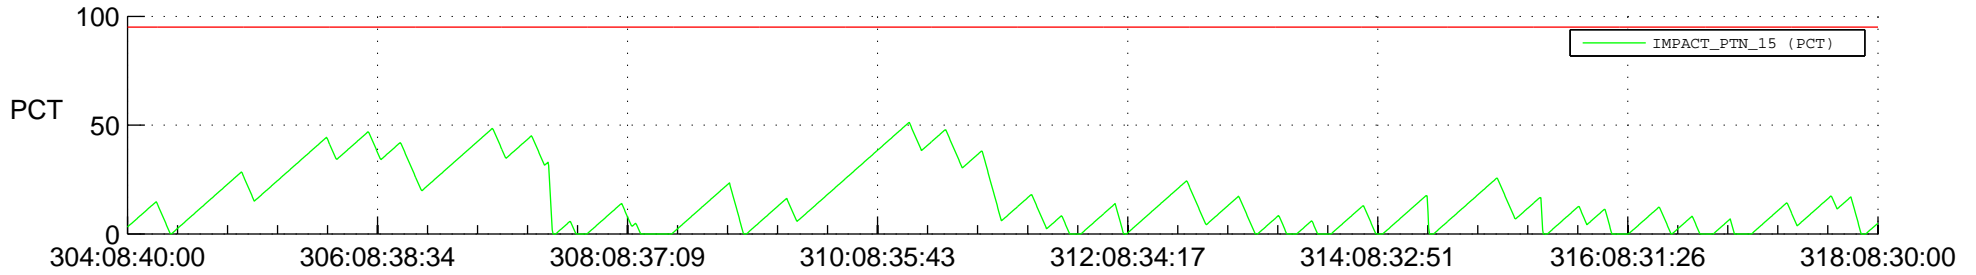

STEREO AHEAD SSR PCT Full Prediction

SWAVES_Percent_Full_Prediction

IMPACT_Percent_Full_Prediction

PLASTIC_Percent_Full_Prediction

Spacecraft_DownLink_Rate

Ground Time (2017:304:08:40:00.000 -2017:318:08:30:00.000)