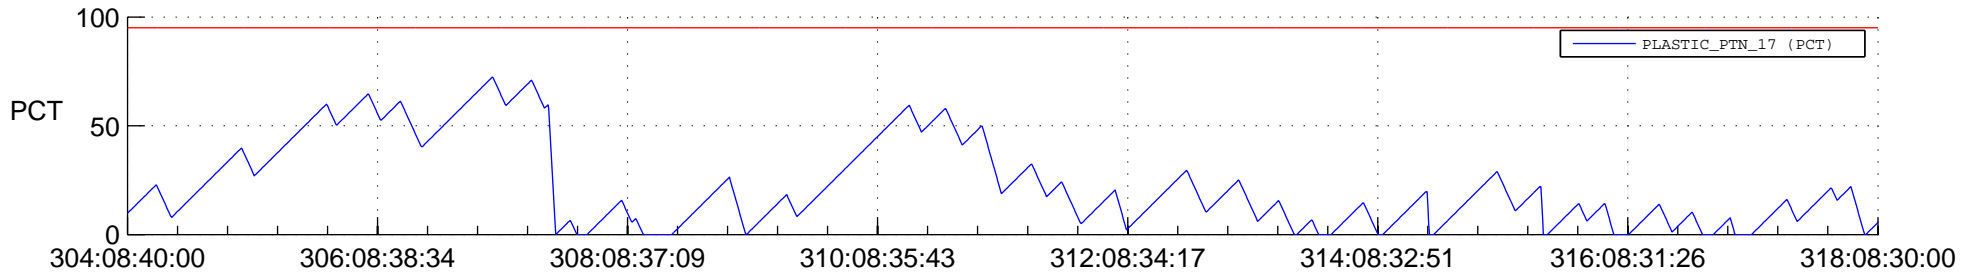

STEREO AHEAD SSR PCT Full Prediction

SWAVES_Percent_Full_Prediction

IMPACT_Percent_Full_Prediction

PLASTIC_Percent_Full_Prediction

Spacecraft_DownLink_Rate

Ground Time (2017:304:08:40:00.000 -2017:318:08:30:00.000)