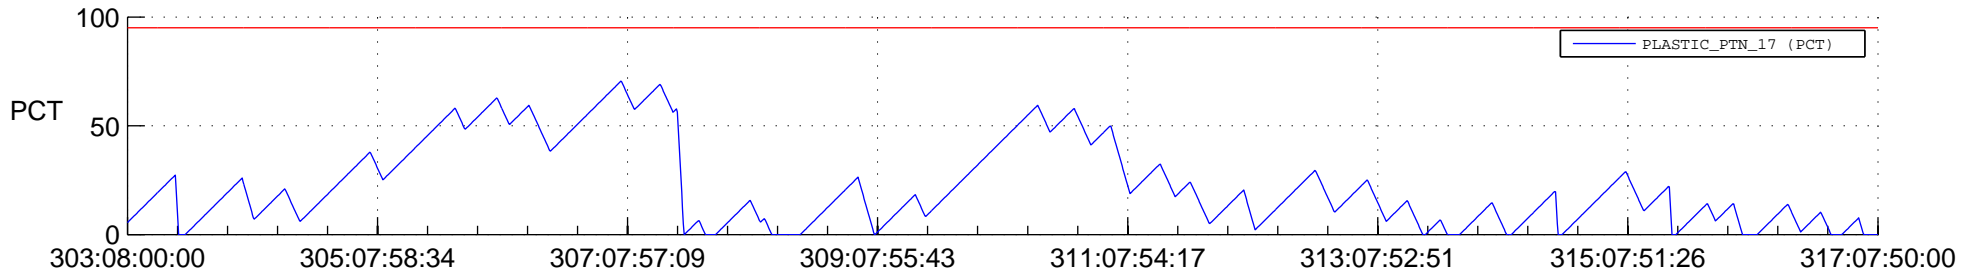

STEREO AHEAD SSR PCT Full Prediction

SWAVES_Percent_Full_Prediction

IMPACT_Percent_Full_Prediction

PLASTIC_Percent_Full_Prediction

Spacecraft_DownLink_Rate

Ground Time (2017:303:08:00:00.000 -2017:317:07:50:00.000)