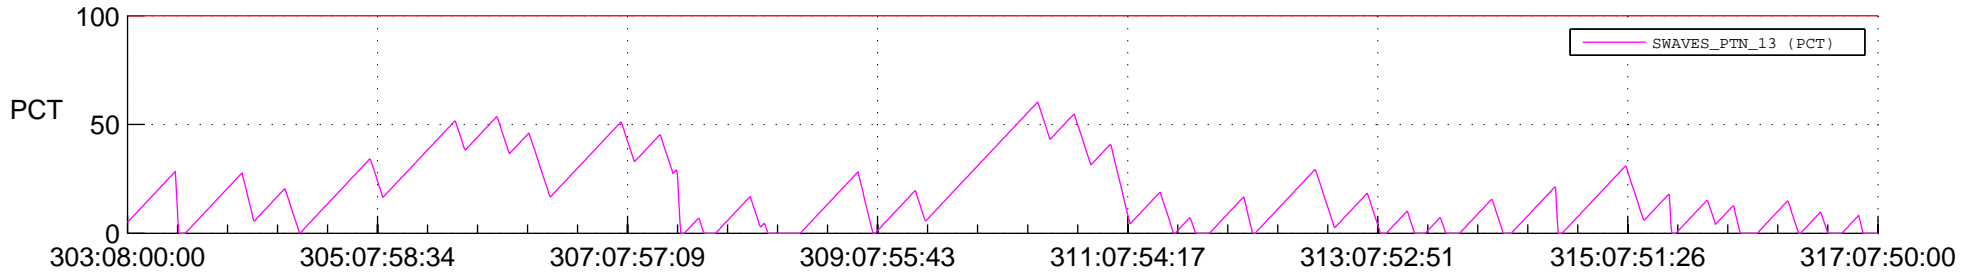

STEREO AHEAD SSR PCT Full Prediction

SWAVES_Percent_Full_Prediction

IMPACT_Percent_Full_Prediction

PLASTIC_Percent_Full_Prediction

Spacecraft_DownLink_Rate

Ground Time (2017:303:08:00:00.000 -2017:317:07:50:00.000)