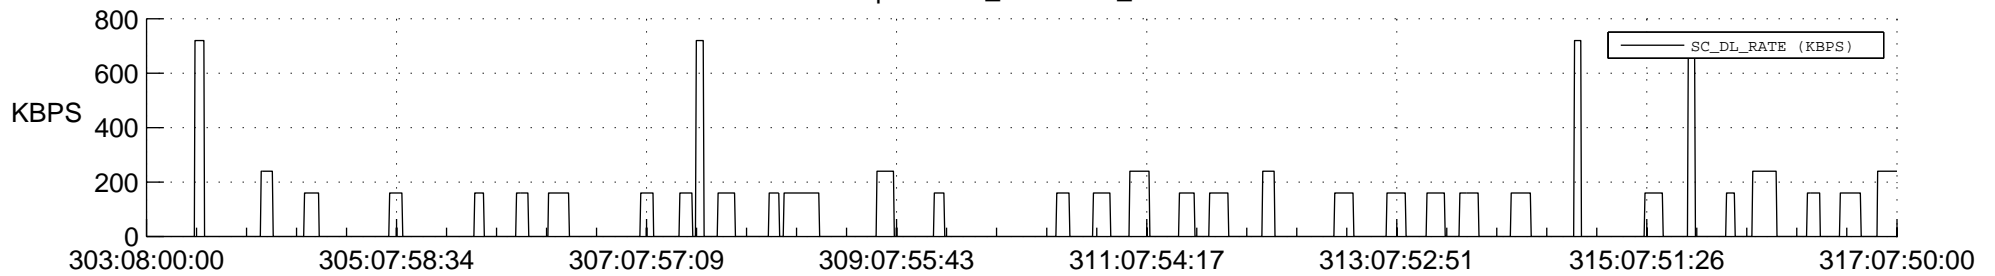

STEREO AHEAD SSR PCT Full Prediction

SWAVES_Percent_Full_Prediction

IMPACT_Percent_Full_Prediction

PLASTIC_Percent_Full_Prediction

Spacecraft_DownLink_Rate

Ground Time (2017:303:08:00:00.000 -2017:317:07:50:00.000)