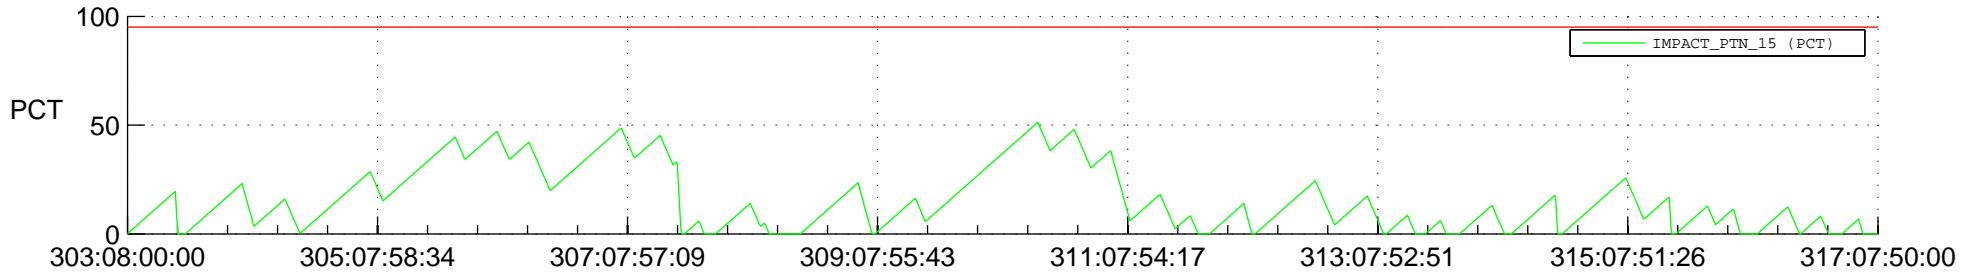

STEREO AHEAD SSR PCT Full Prediction

SWAVES_Percent_Full_Prediction

IMPACT_Percent_Full_Prediction

PLASTIC_Percent_Full_Prediction

Spacecraft_DownLink_Rate

Ground Time (2017:303:08:00:00.000 -2017:317:07:50:00.000)