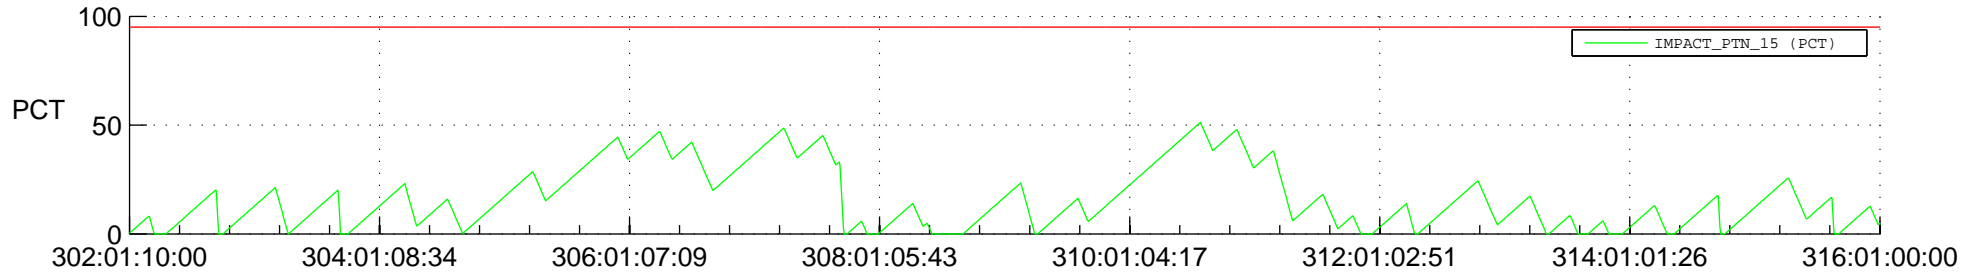

STEREO AHEAD SSR PCT Full Prediction

SWAVES_Percent_Full_Prediction

IMPACT_Percent_Full_Prediction

PLASTIC_Percent_Full_Prediction

Spacecraft_DownLink_Rate

Ground Time (2017:302:01:10:00.000 -2017:316:01:00:00.000)