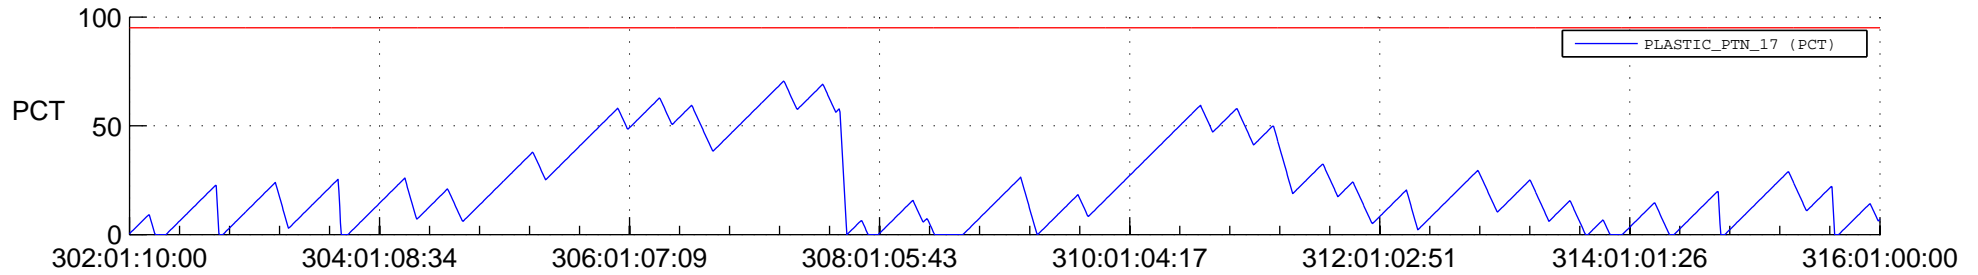

STEREO AHEAD SSR PCT Full Prediction

SWAVES_Percent_Full_Prediction

IMPACT_Percent_Full_Prediction

PLASTIC_Percent_Full_Prediction

Spacecraft_DownLink_Rate

Ground Time (2017:302:01:10:00.000 -2017:316:01:00:00.000)