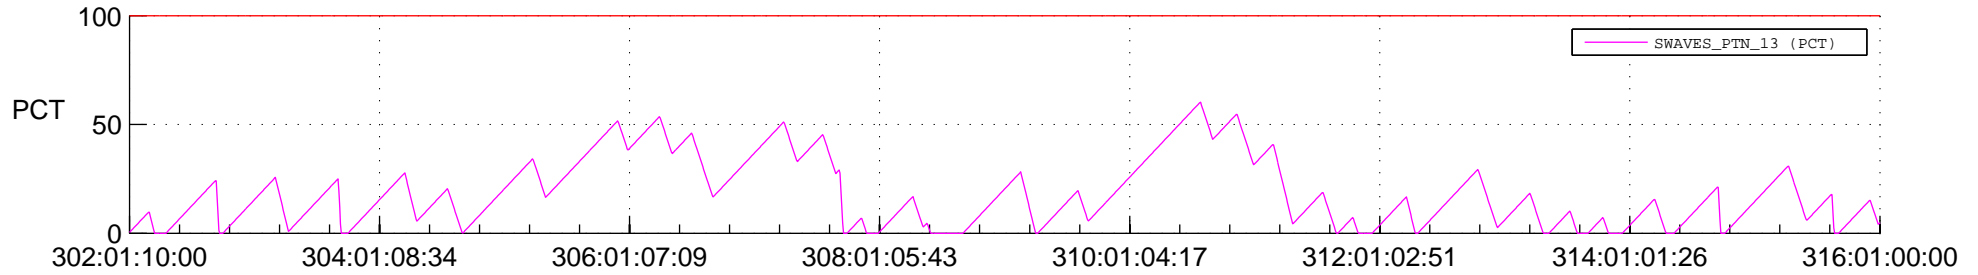

STEREO AHEAD SSR PCT Full Prediction

SWAVES_Percent_Full_Prediction

IMPACT_Percent_Full_Prediction

PLASTIC_Percent_Full_Prediction

Spacecraft_DownLink_Rate

Ground Time (2017:302:01:10:00.000 -2017:316:01:00:00.000)