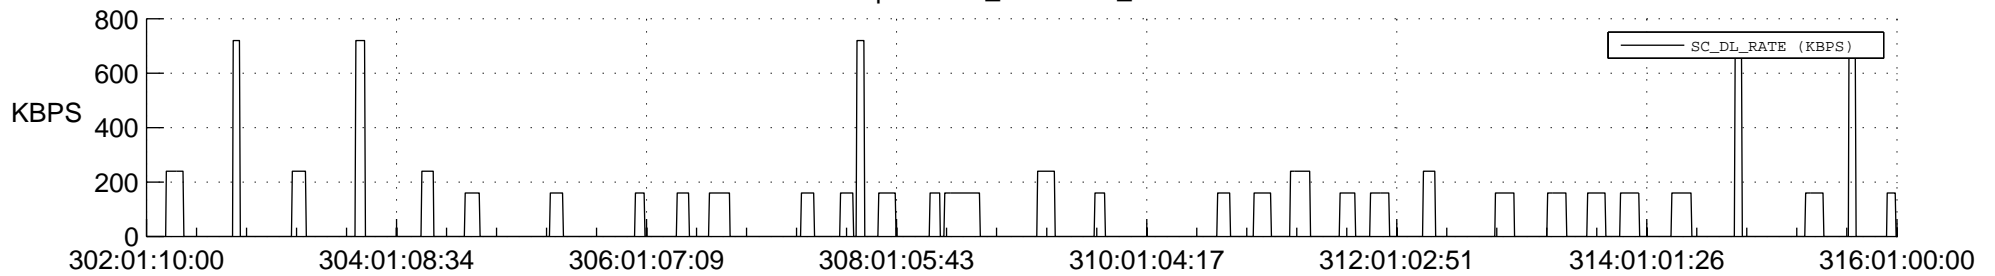

STEREO AHEAD SSR PCT Full Prediction

SWAVES_Percent_Full_Prediction

IMPACT_Percent_Full_Prediction

PLASTIC_Percent_Full_Prediction

Spacecraft_DownLink_Rate

Ground Time (2017:302:01:10:00.000 -2017:316:01:00:00.000)