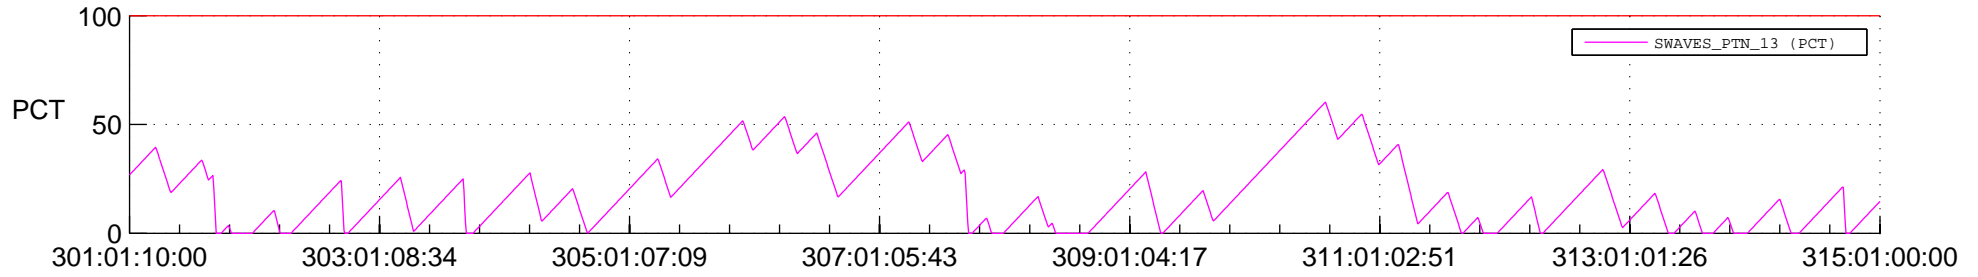

STEREO AHEAD SSR PCT Full Prediction

SWAVES_Percent_Full_Prediction

IMPACT_Percent_Full_Prediction

PLASTIC_Percent_Full_Prediction

Spacecraft_DownLink_Rate

Ground Time (2017:301:01:10:00.000 -2017:315:01:00:00.000)