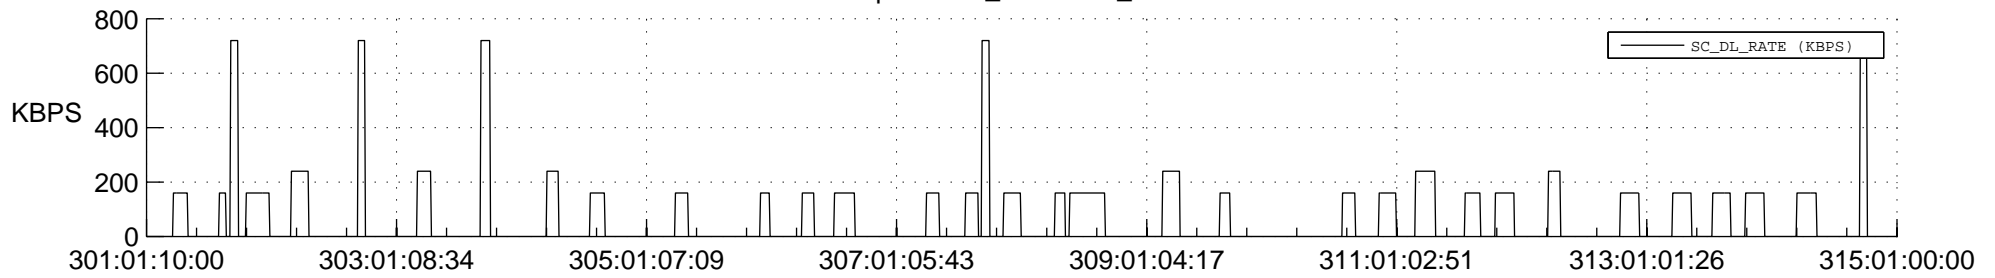

STEREO AHEAD SSR PCT Full Prediction

SWAVES_Percent_Full_Prediction

IMPACT_Percent_Full_Prediction

PLASTIC_Percent_Full_Prediction

Spacecraft_DownLink_Rate

Ground Time (2017:301:01:10:00.000 -2017:315:01:00:00.000)