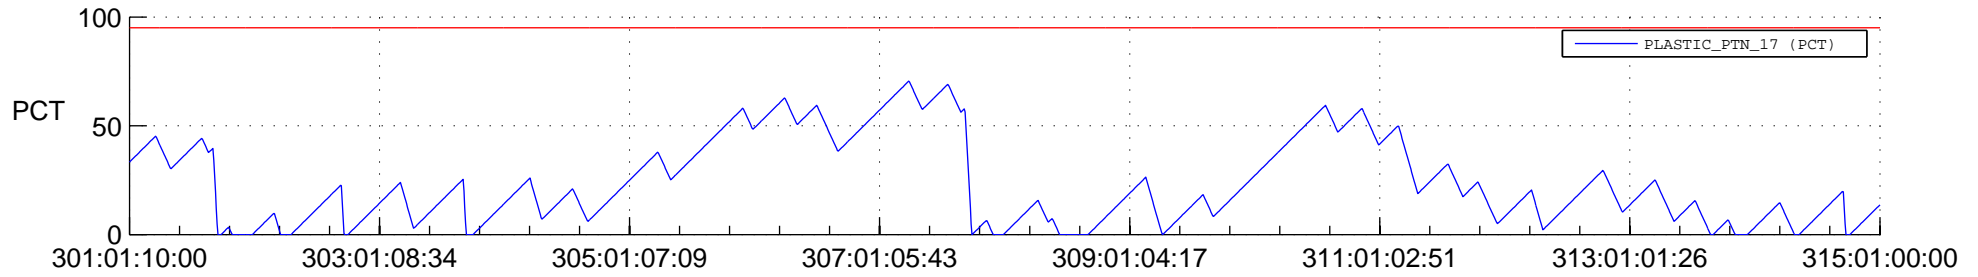

STEREO AHEAD SSR PCT Full Prediction

SWAVES_Percent_Full_Prediction

IMPACT_Percent_Full_Prediction

PLASTIC_Percent_Full_Prediction

Spacecraft_DownLink_Rate

Ground Time (2017:301:01:10:00.000 -2017:315:01:00:00.000)