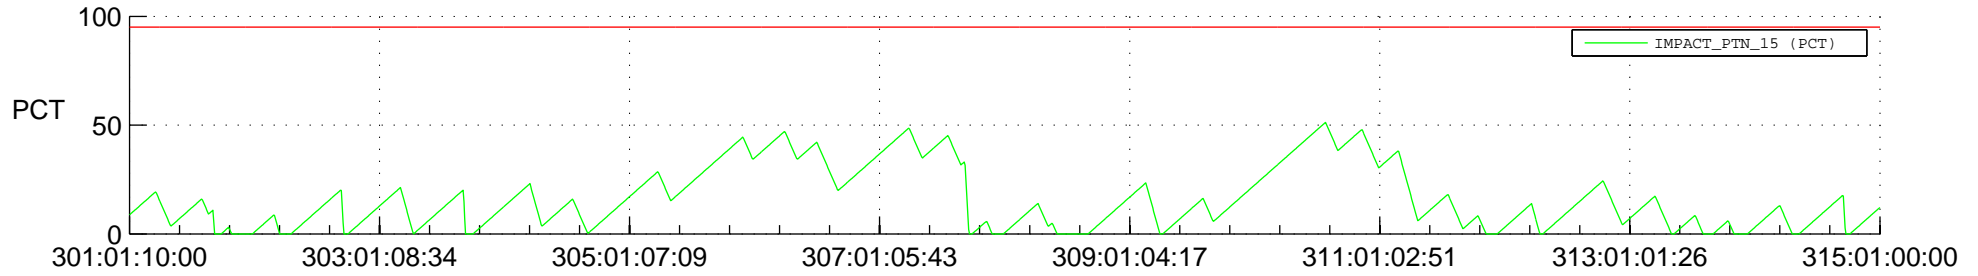

STEREO AHEAD SSR PCT Full Prediction

SWAVES_Percent_Full_Prediction

IMPACT_Percent_Full_Prediction

PLASTIC_Percent_Full_Prediction

Spacecraft_DownLink_Rate

Ground Time (2017:301:01:10:00.000 -2017:315:01:00:00.000)