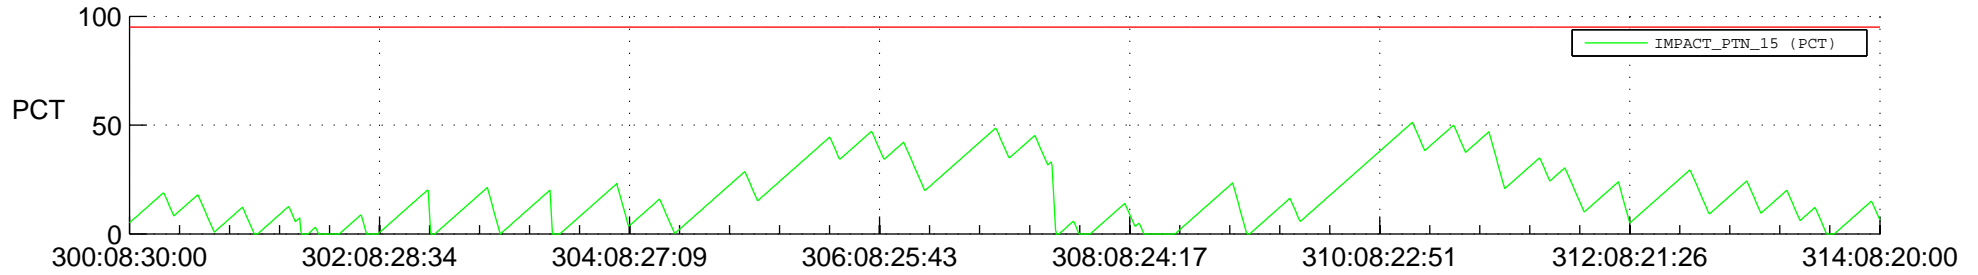

STEREO AHEAD SSR PCT Full Prediction

SWAVES_Percent_Full_Prediction

IMPACT_Percent_Full_Prediction

PLASTIC_Percent_Full_Prediction

Spacecraft_DownLink_Rate

Ground Time (2017:300:08:30:00.000 -2017:314:08:20:00.000)