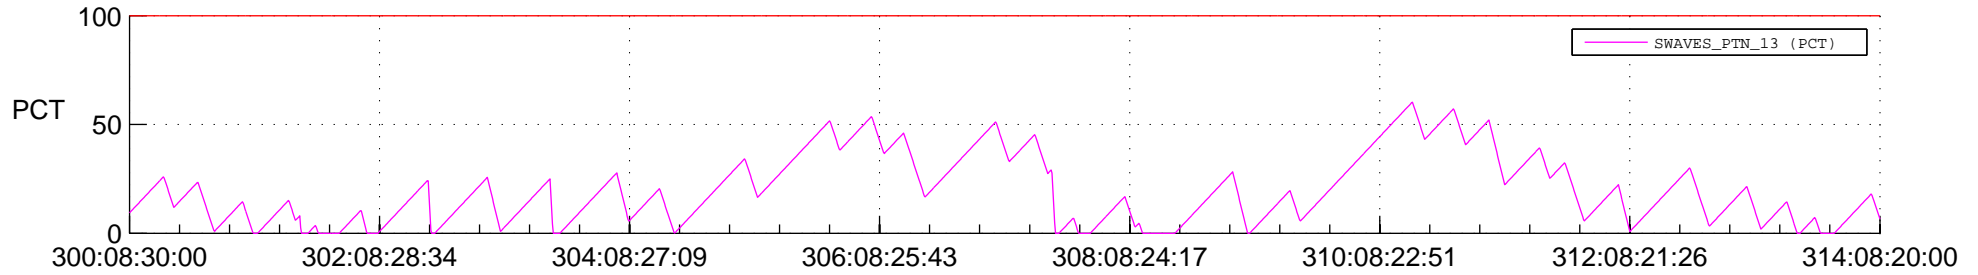

STEREO AHEAD SSR PCT Full Prediction

SWAVES_Percent_Full_Prediction

IMPACT_Percent_Full_Prediction

PLASTIC_Percent_Full_Prediction

Spacecraft_DownLink_Rate

Ground Time (2017:300:08:30:00.000 -2017:314:08:20:00.000)