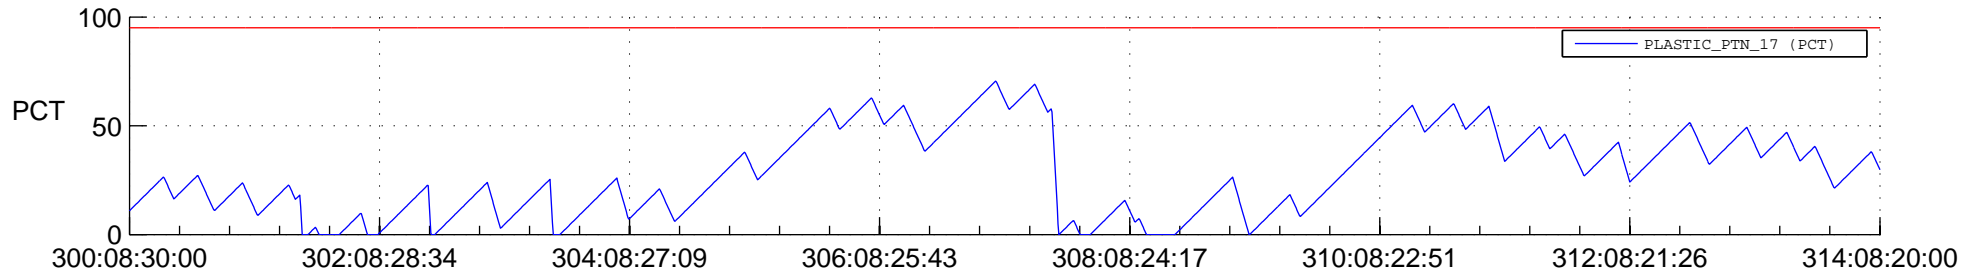

STEREO AHEAD SSR PCT Full Prediction

SWAVES_Percent_Full_Prediction

IMPACT_Percent_Full_Prediction

PLASTIC_Percent_Full_Prediction

Spacecraft_DownLink_Rate

Ground Time (2017:300:08:30:00.000 -2017:314:08:20:00.000)