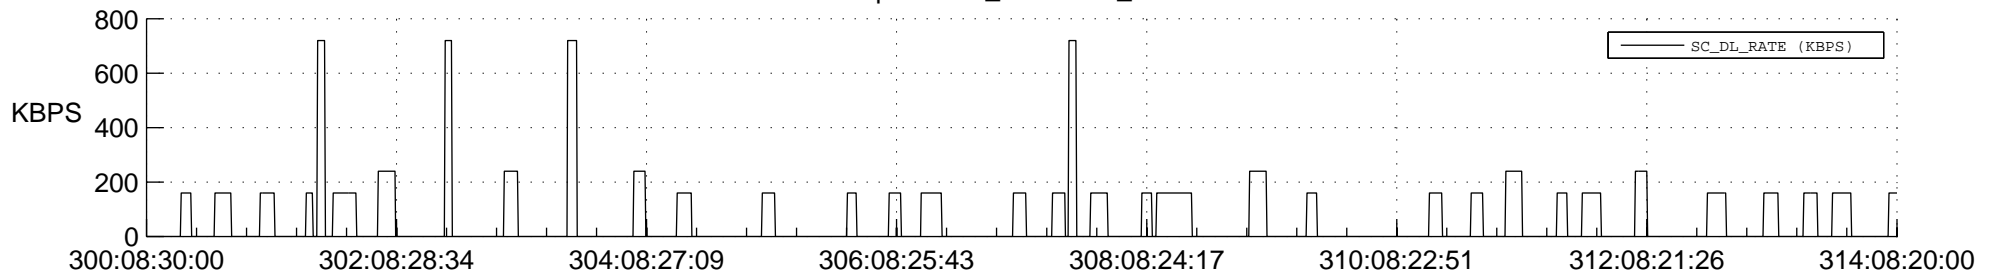

STEREO AHEAD SSR PCT Full Prediction

SWAVES_Percent_Full_Prediction

IMPACT_Percent_Full_Prediction

PLASTIC_Percent_Full_Prediction

Spacecraft_DownLink_Rate

Ground Time (2017:300:08:30:00.000 -2017:314:08:20:00.000)