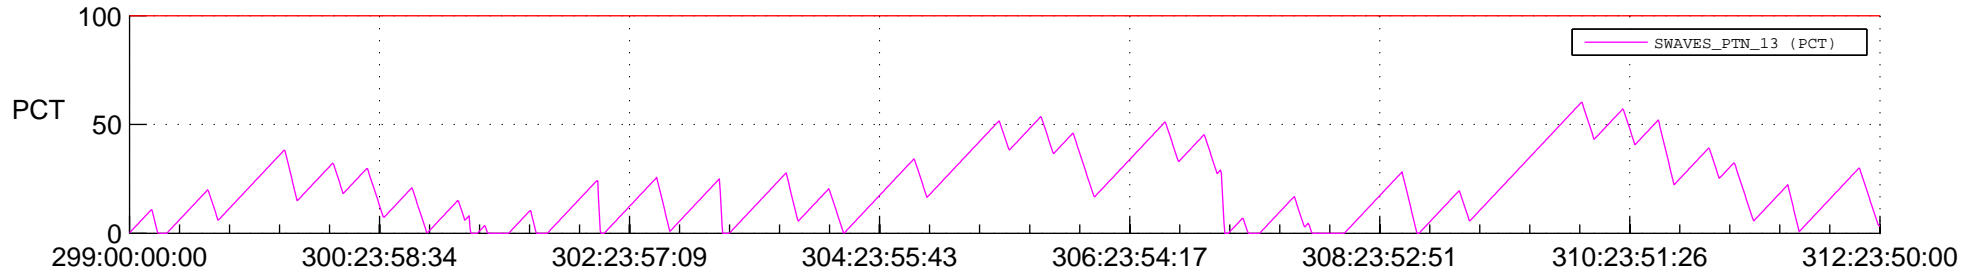

STEREO AHEAD SSR PCT Full Prediction

SWAVES_Percent_Full_Prediction

IMPACT_Percent_Full_Prediction

PLASTIC_Percent_Full_Prediction

Spacecraft_DownLink_Rate

Ground Time (2017:299:00:00:00.000 -2017:312:23:50:00.000)