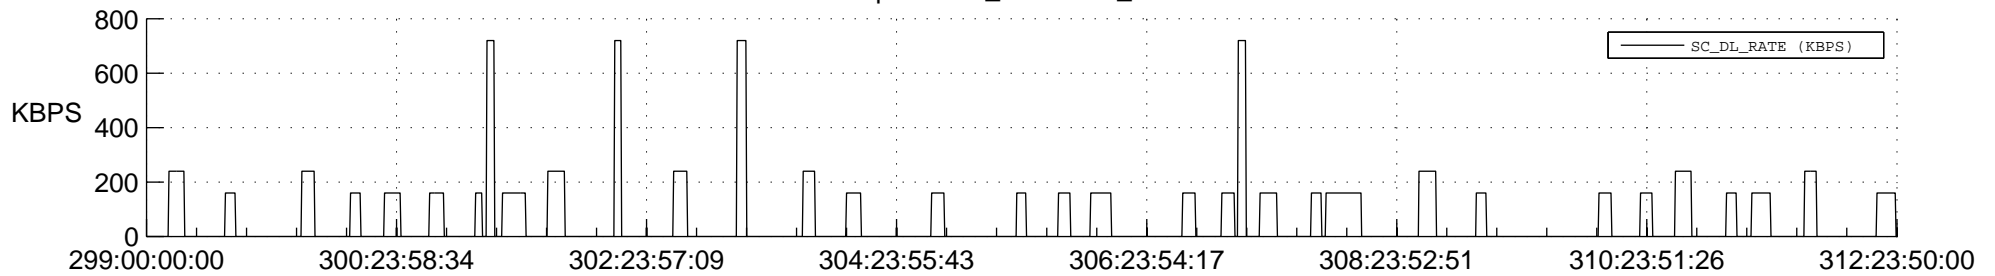

STEREO AHEAD SSR PCT Full Prediction

SWAVES_Percent_Full_Prediction

IMPACT_Percent_Full_Prediction

PLASTIC_Percent_Full_Prediction

Spacecraft_DownLink_Rate

Ground Time (2017:299:00:00:00.000 -2017:312:23:50:00.000)