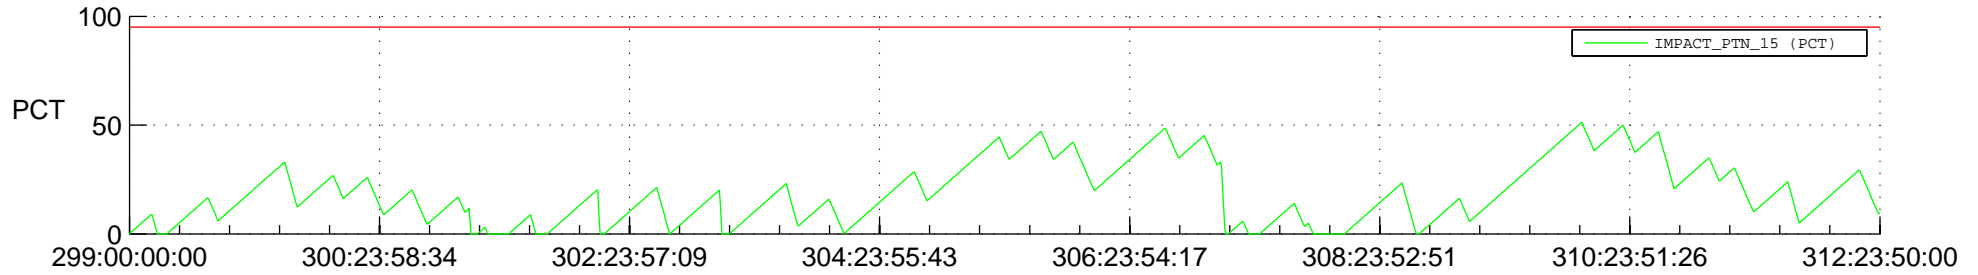

STEREO AHEAD SSR PCT Full Prediction

SWAVES_Percent_Full_Prediction

IMPACT_Percent_Full_Prediction

PLASTIC_Percent_Full_Prediction

Spacecraft_DownLink_Rate

Ground Time (2017:299:00:00:00.000 -2017:312:23:50:00.000)