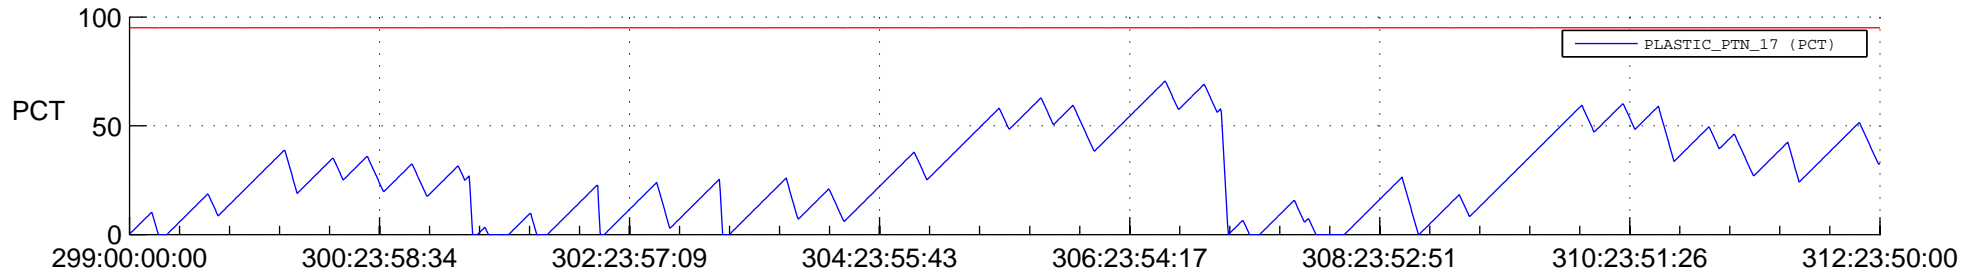

STEREO AHEAD SSR PCT Full Prediction

SWAVES_Percent_Full_Prediction

IMPACT_Percent_Full_Prediction

PLASTIC_Percent_Full_Prediction

Spacecraft_DownLink_Rate

Ground Time (2017:299:00:00:00.000 -2017:312:23:50:00.000)