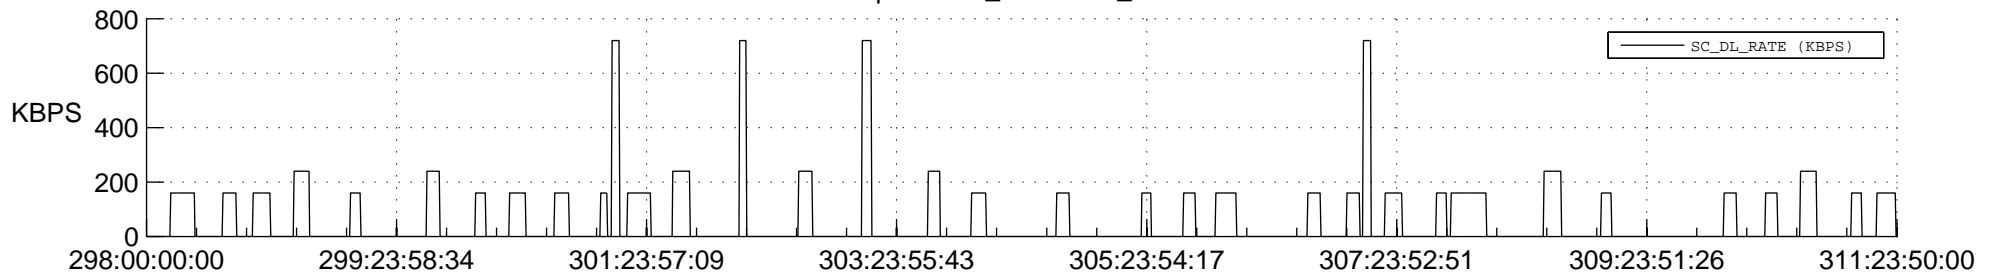

STEREO AHEAD SSR PCT Full Prediction

SWAVES_Percent_Full_Prediction

IMPACT_Percent_Full_Prediction

PLASTIC_Percent_Full_Prediction

Spacecraft_DownLink_Rate

Ground Time (2017:298:00:00:00.000 -2017:311:23:50:00.000)