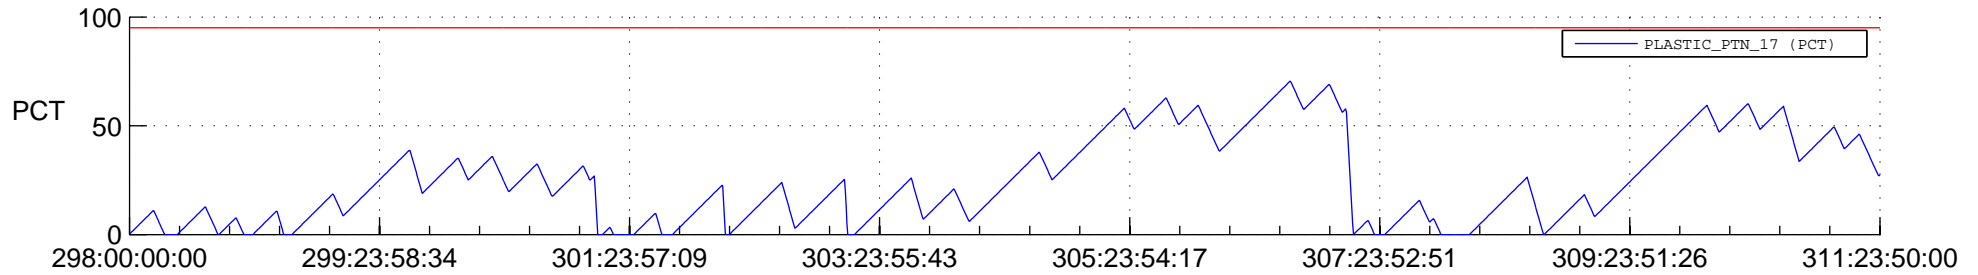

STEREO AHEAD SSR PCT Full Prediction

SWAVES_Percent_Full_Prediction

IMPACT_Percent_Full_Prediction

PLASTIC_Percent_Full_Prediction

Spacecraft_DownLink_Rate

Ground Time (2017:298:00:00:00.000 -2017:311:23:50:00.000)