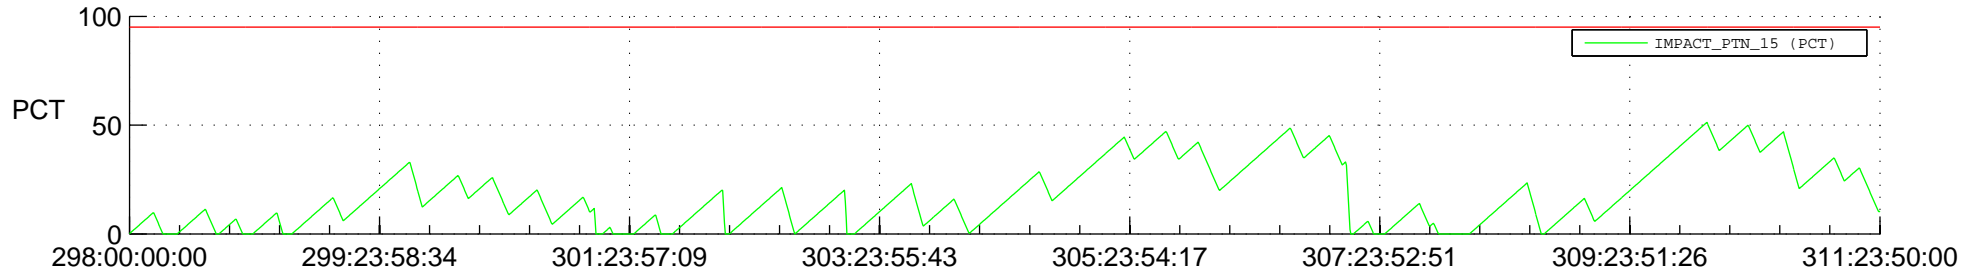

STEREO AHEAD SSR PCT Full Prediction

SWAVES_Percent_Full_Prediction

IMPACT_Percent_Full_Prediction

PLASTIC_Percent_Full_Prediction

Spacecraft_DownLink_Rate

Ground Time (2017:298:00:00:00.000 -2017:311:23:50:00.000)