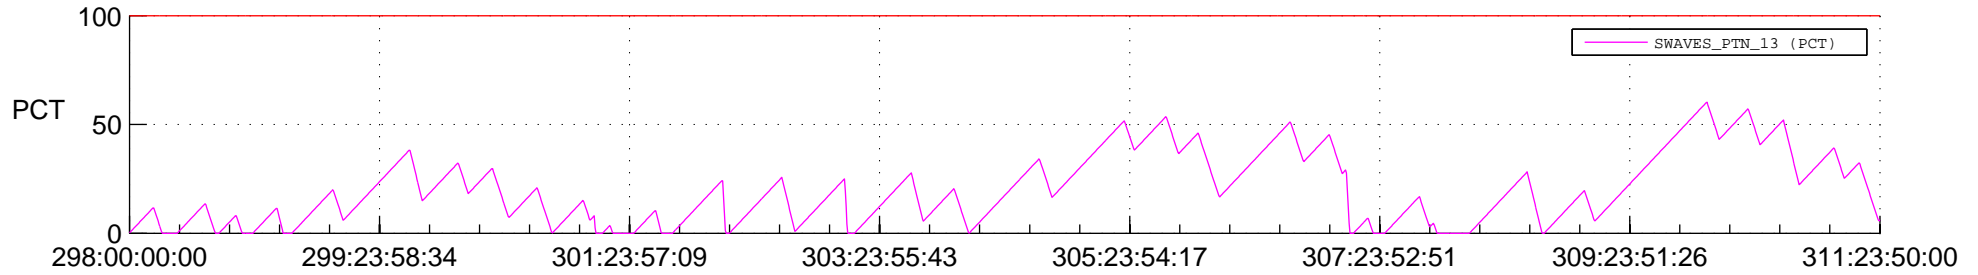

STEREO AHEAD SSR PCT Full Prediction

SWAVES_Percent_Full_Prediction

IMPACT_Percent_Full_Prediction

PLASTIC_Percent_Full_Prediction

Spacecraft_DownLink_Rate

Ground Time (2017:298:00:00:00.000 -2017:311:23:50:00.000)