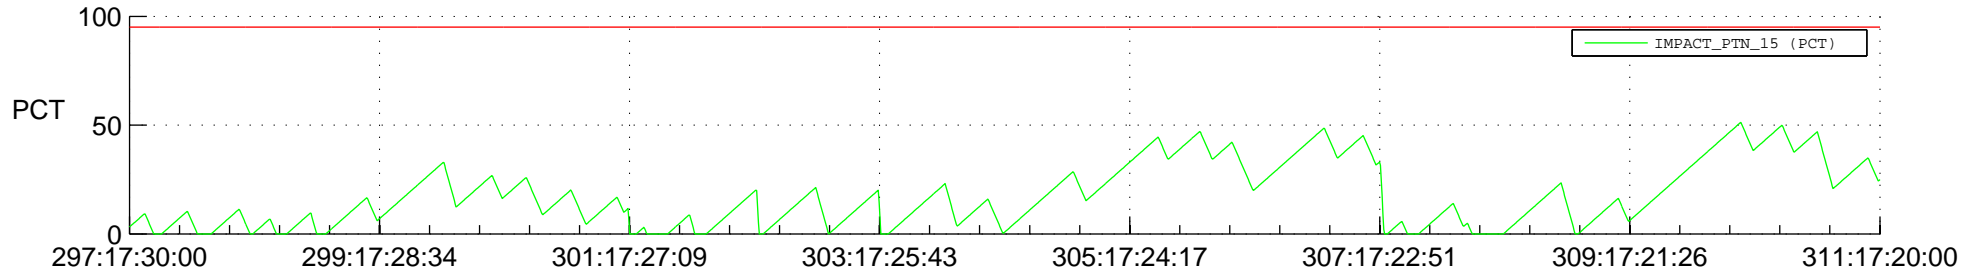

STEREO AHEAD SSR PCT Full Prediction

SWAVES_Percent_Full_Prediction

IMPACT_Percent_Full_Prediction

PLASTIC_Percent_Full_Prediction

Spacecraft_DownLink_Rate

Ground Time (2017:297:17:30:00.000 -2017:311:17:20:00.000)