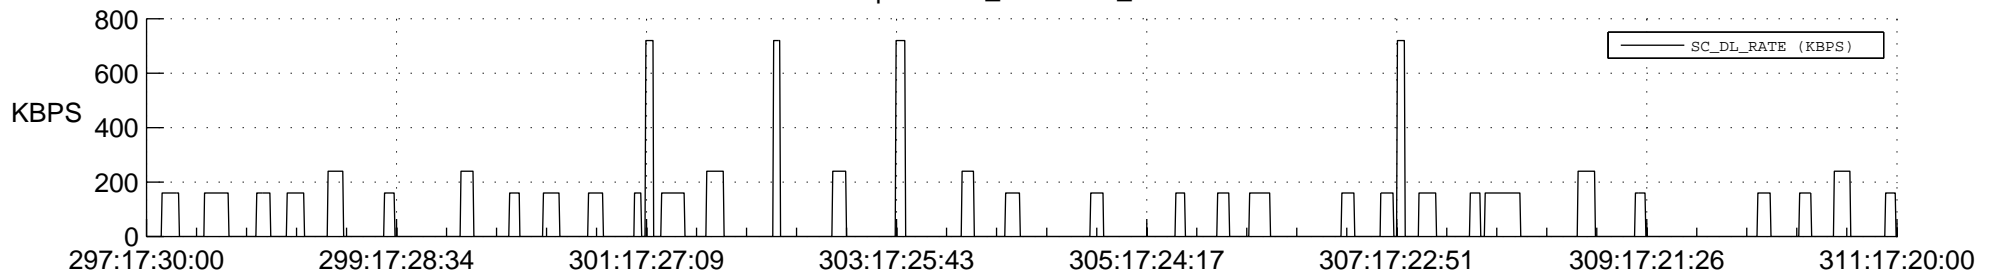

STEREO AHEAD SSR PCT Full Prediction

SWAVES_Percent_Full_Prediction

IMPACT_Percent_Full_Prediction

PLASTIC_Percent_Full_Prediction

Spacecraft_DownLink_Rate

Ground Time (2017:297:17:30:00.000 -2017:311:17:20:00.000)