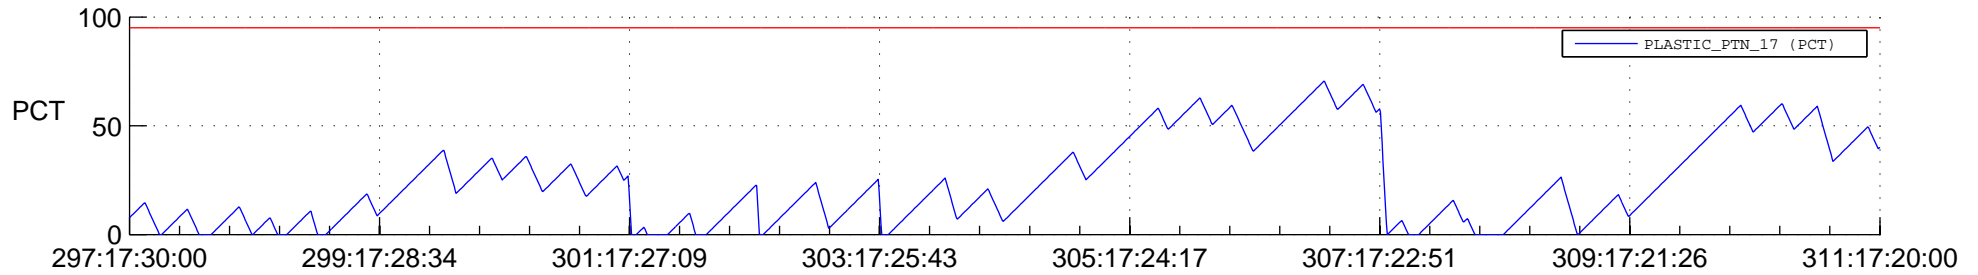

STEREO AHEAD SSR PCT Full Prediction

SWAVES_Percent_Full_Prediction

IMPACT_Percent_Full_Prediction

PLASTIC_Percent_Full_Prediction

Spacecraft_DownLink_Rate

Ground Time (2017:297:17:30:00.000 -2017:311:17:20:00.000)