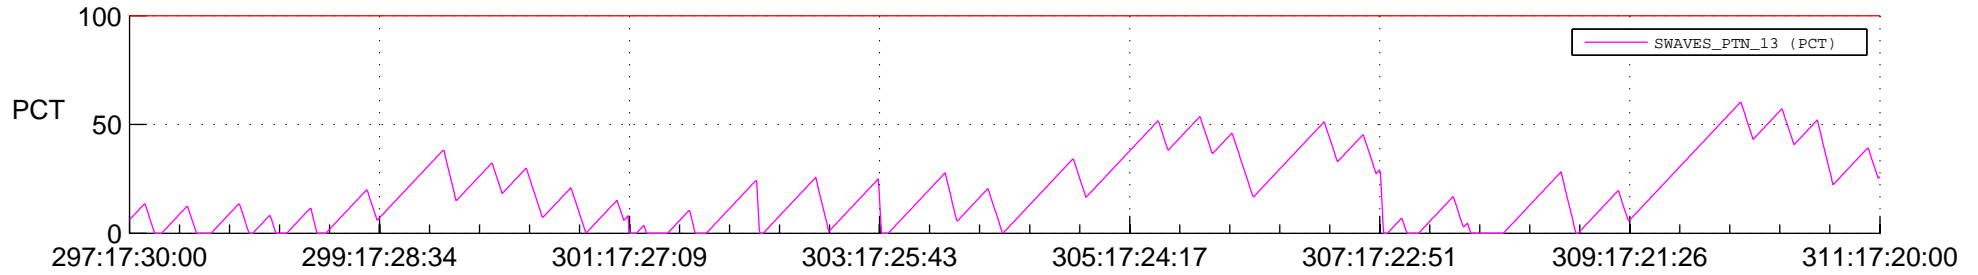

STEREO AHEAD SSR PCT Full Prediction

SWAVES_Percent_Full_Prediction

IMPACT_Percent_Full_Prediction

PLASTIC_Percent_Full_Prediction

Spacecraft_DownLink_Rate

Ground Time (2017:297:17:30:00.000 -2017:311:17:20:00.000)