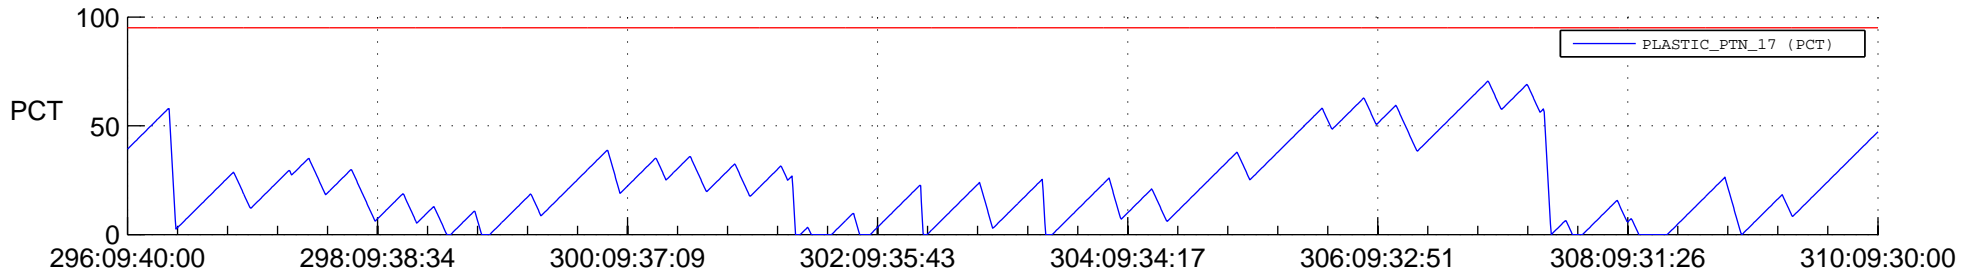

# STEREO AHEAD SSR PCT Full Prediction

## SWAVES\_Percent\_Full\_Prediction

## Spacecraft\_DownLink\_Rate

Ground Time (2017:296:09:40:00.000 -2017:310:09:30:00.000)