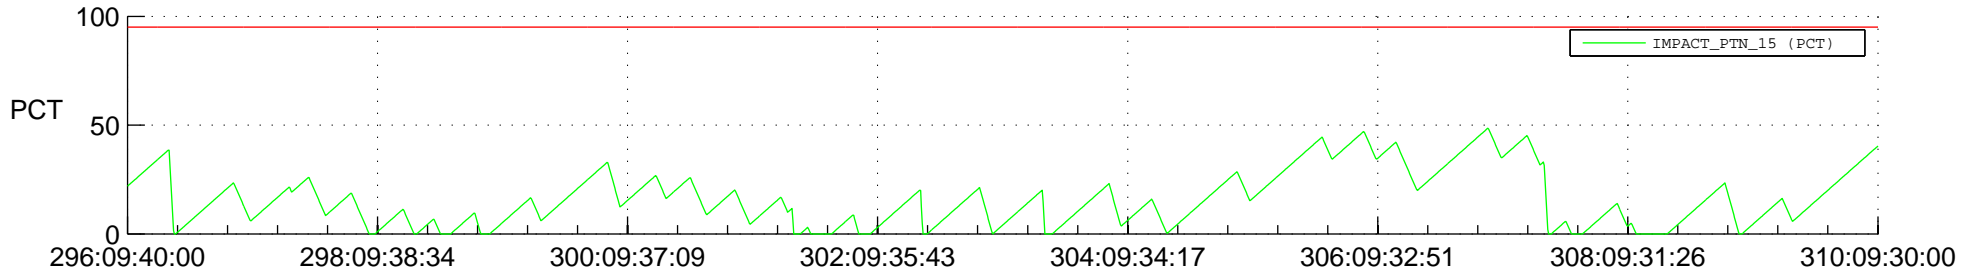

IMPACT_Percent_Full_Prediction