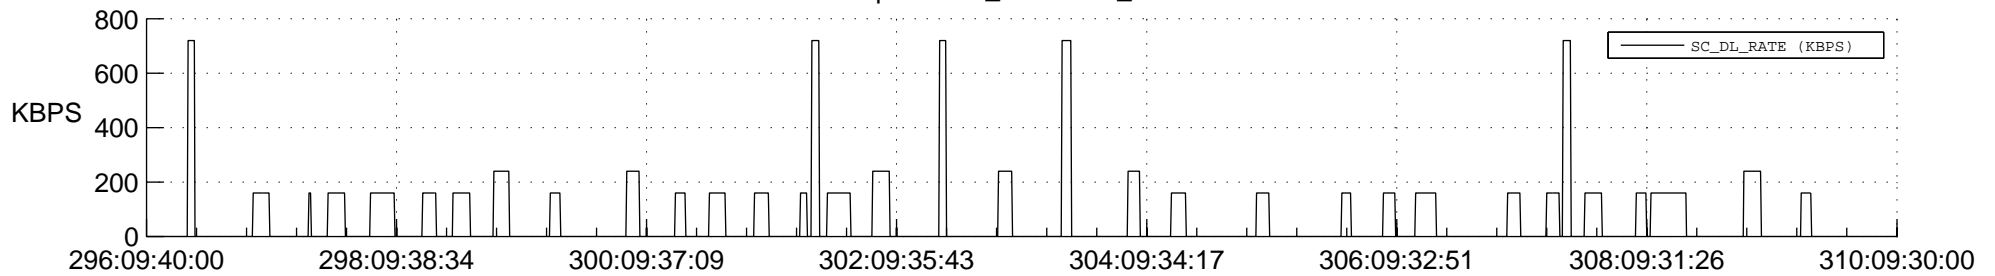

## Spacecraft\_DownLink\_Rate

Ground Time (2017:296:09:40:00.000 -2017:310:09:30:00.000)