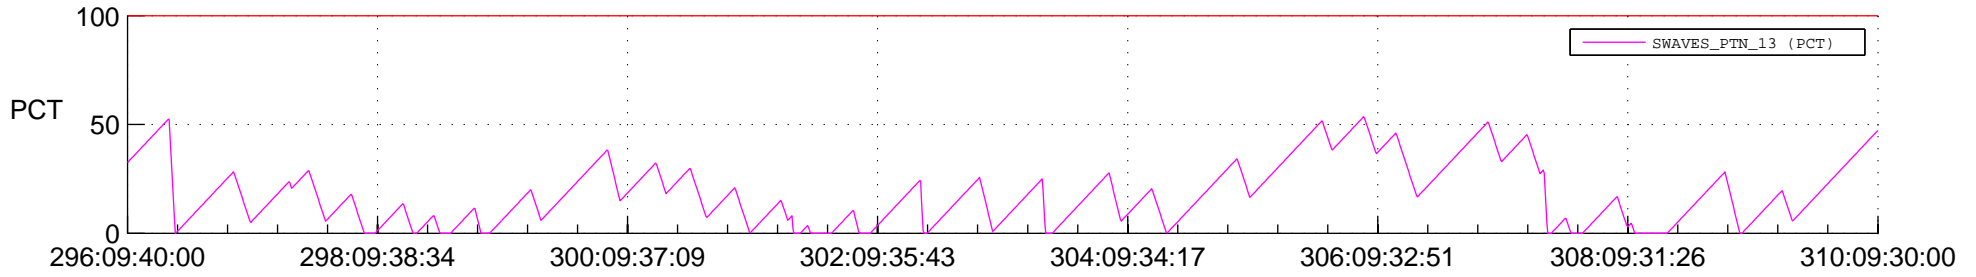

# STEREO AHEAD SSR PCT Full Prediction

## SWAVES\_Percent\_Full\_Prediction

## Spacecraft\_DownLink\_Rate

Ground Time (2017:296:09:40:00.000 -2017:310:09:30:00.000)