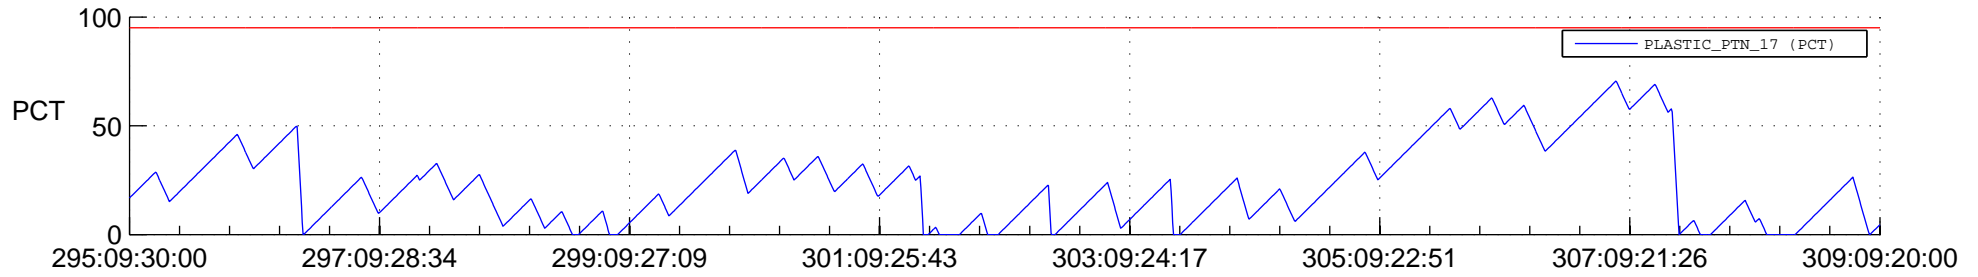

STEREO AHEAD SSR PCT Full Prediction

SWAVES_Percent_Full_Prediction

IMPACT_Percent_Full_Prediction

PLASTIC_Percent_Full_Prediction

Spacecraft_DownLink_Rate

Ground Time (2017:295:09:30:00.000 -2017:309:09:20:00.000)