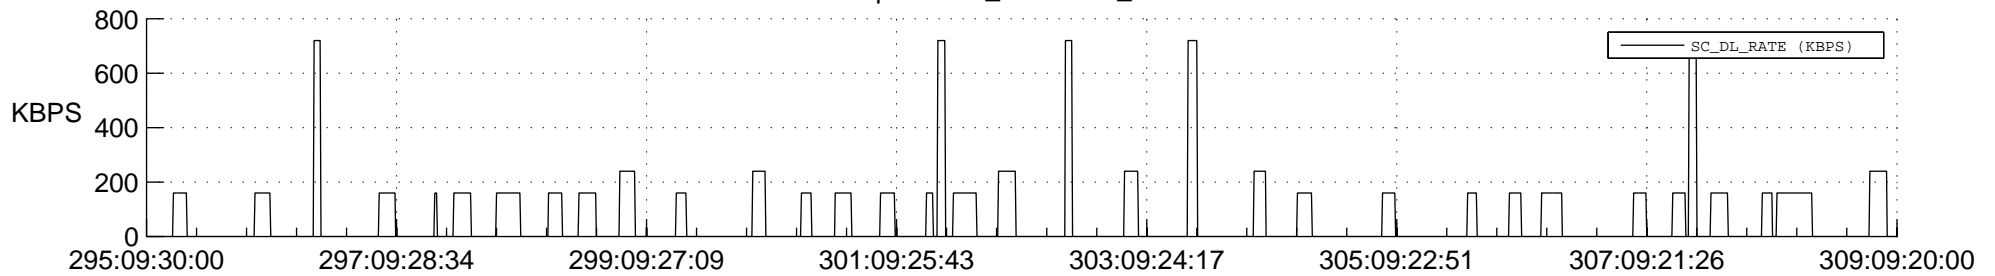

STEREO AHEAD SSR PCT Full Prediction

SWAVES_Percent_Full_Prediction

IMPACT_Percent_Full_Prediction

PLASTIC_Percent_Full_Prediction

Spacecraft_DownLink_Rate

Ground Time (2017:295:09:30:00.000 -2017:309:09:20:00.000)