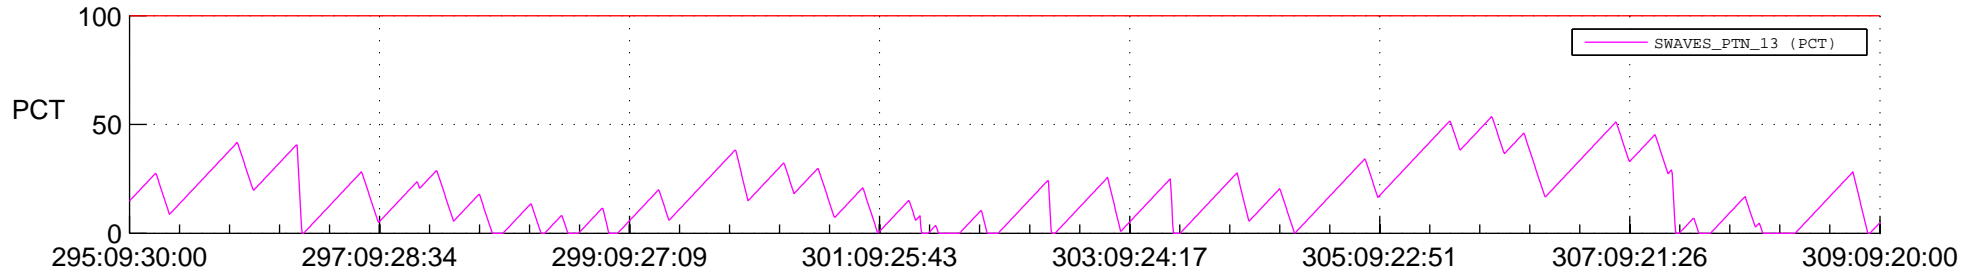

STEREO AHEAD SSR PCT Full Prediction

SWAVES_Percent_Full_Prediction

IMPACT_Percent_Full_Prediction

PLASTIC_Percent_Full_Prediction

Spacecraft_DownLink_Rate

Ground Time (2017:295:09:30:00.000 -2017:309:09:20:00.000)