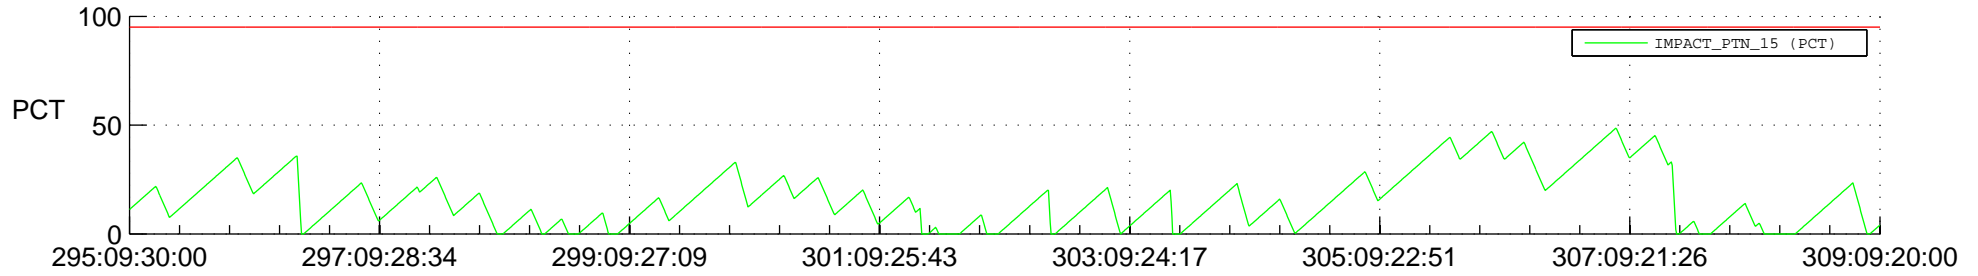

STEREO AHEAD SSR PCT Full Prediction

SWAVES_Percent_Full_Prediction

IMPACT_Percent_Full_Prediction

PLASTIC_Percent_Full_Prediction

Spacecraft_DownLink_Rate

Ground Time (2017:295:09:30:00.000 -2017:309:09:20:00.000)