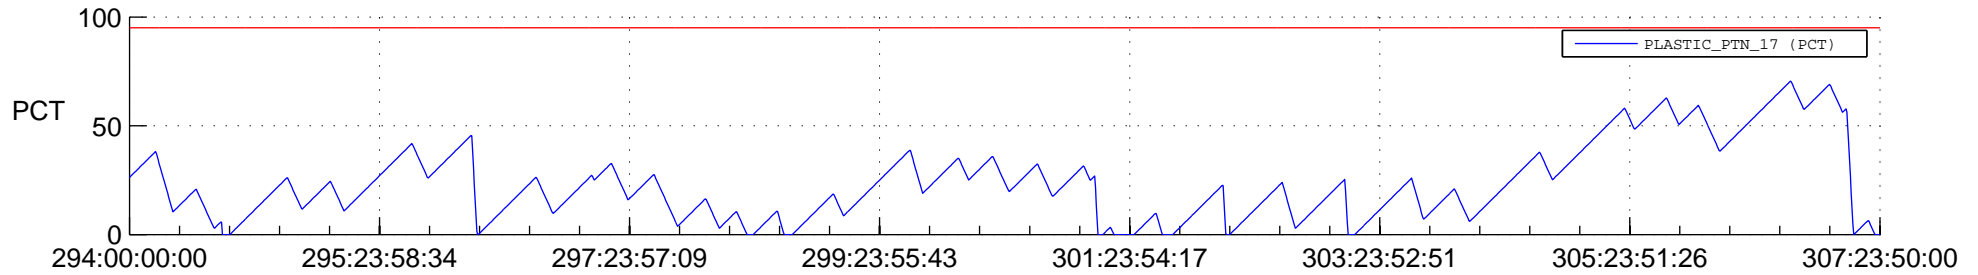

# STEREO AHEAD SSR PCT Full Prediction

## SWAVES\_Percent\_Full\_Prediction

## Spacecraft\_DownLink\_Rate

Ground Time (2017:294:00:00:00.000 -2017:307:23:50:00.000)