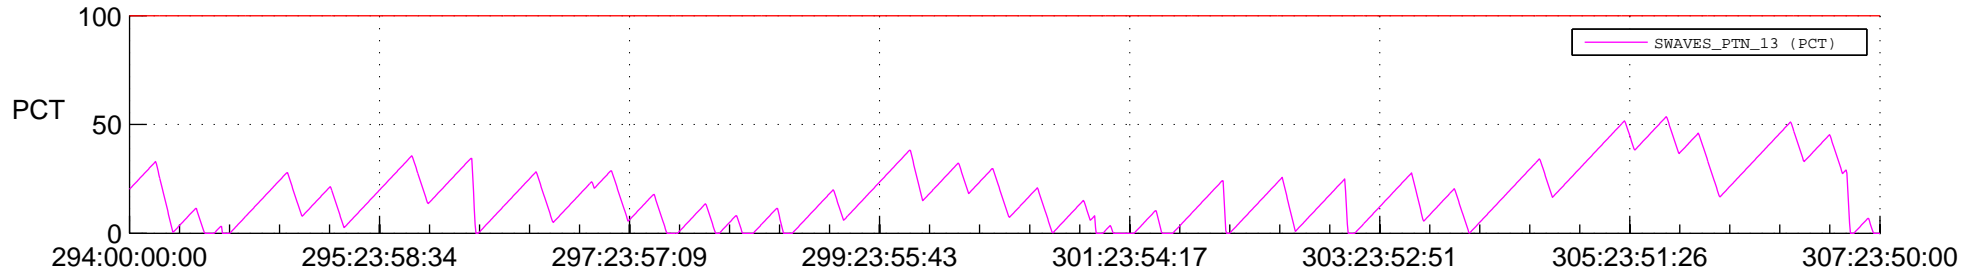

# STEREO AHEAD SSR PCT Full Prediction

## SWAVES\_Percent\_Full\_Prediction

## Spacecraft\_DownLink\_Rate

Ground Time (2017:294:00:00:00.000 -2017:307:23:50:00.000)