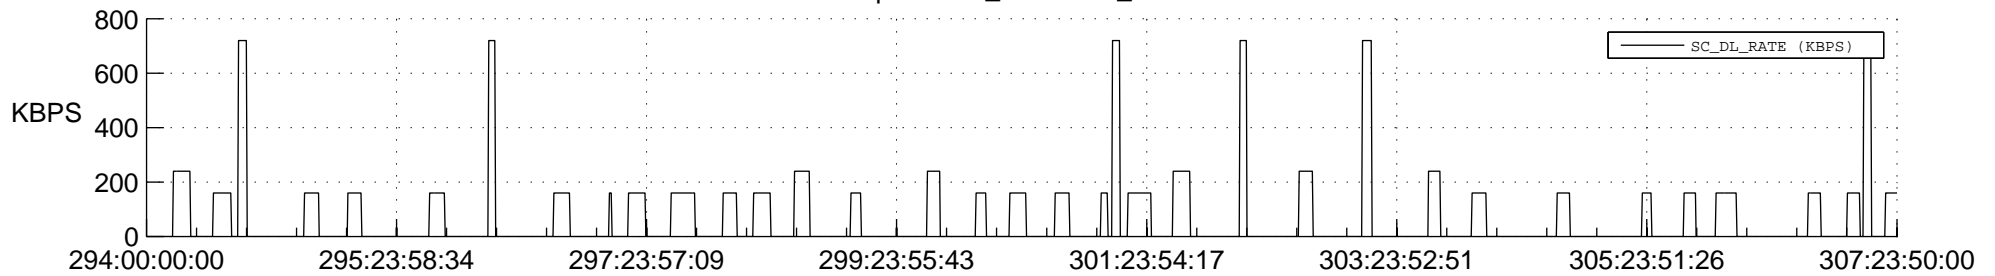

## Spacecraft\_DownLink\_Rate

Ground Time (2017:294:00:00:00.000 -2017:307:23:50:00.000)