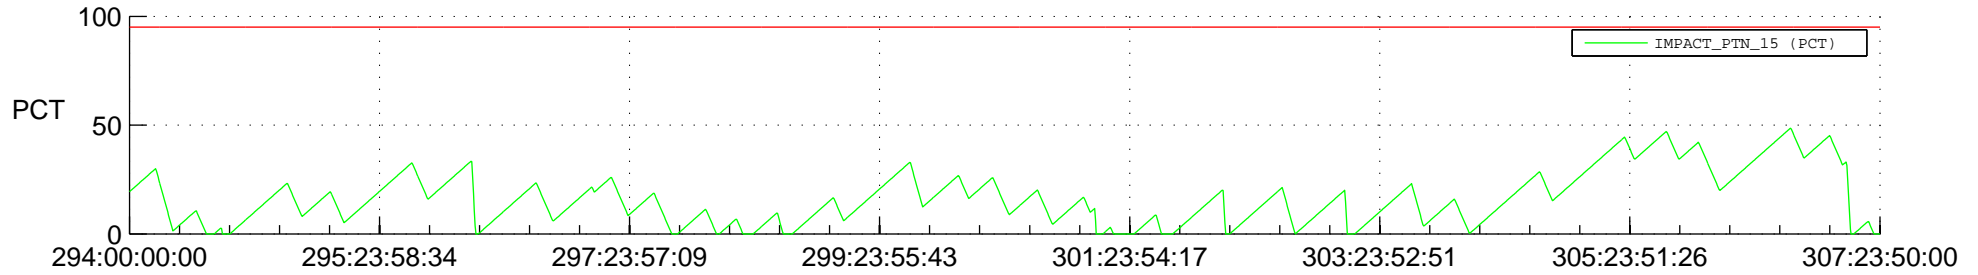

IMPACT_Percent_Full_Prediction