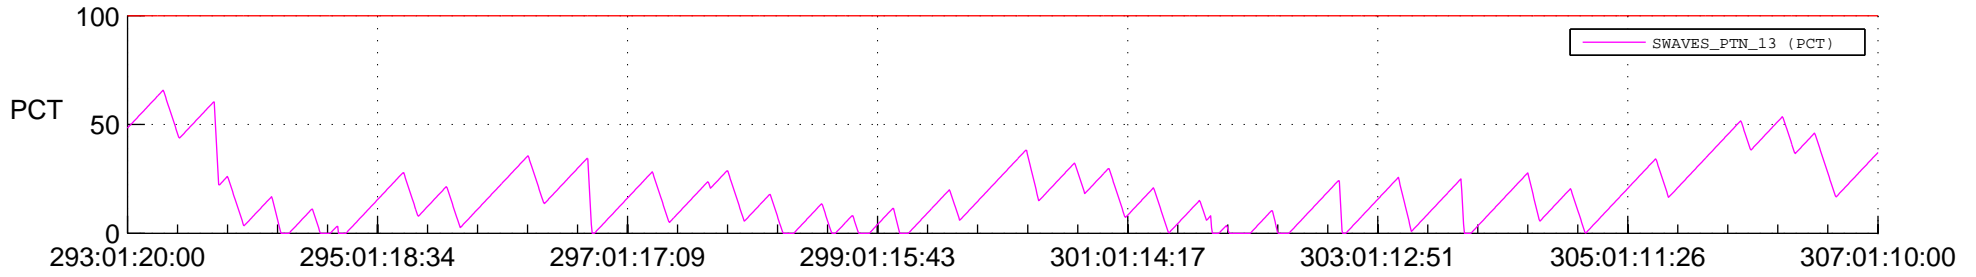

STEREO AHEAD SSR PCT Full Prediction

SWAVES_Percent_Full_Prediction

IMPACT_Percent_Full_Prediction

PLASTIC_Percent_Full_Prediction

Spacecraft_DownLink_Rate

Ground Time (2017:293:01:20:00.000 -2017:307:01:10:00.000)