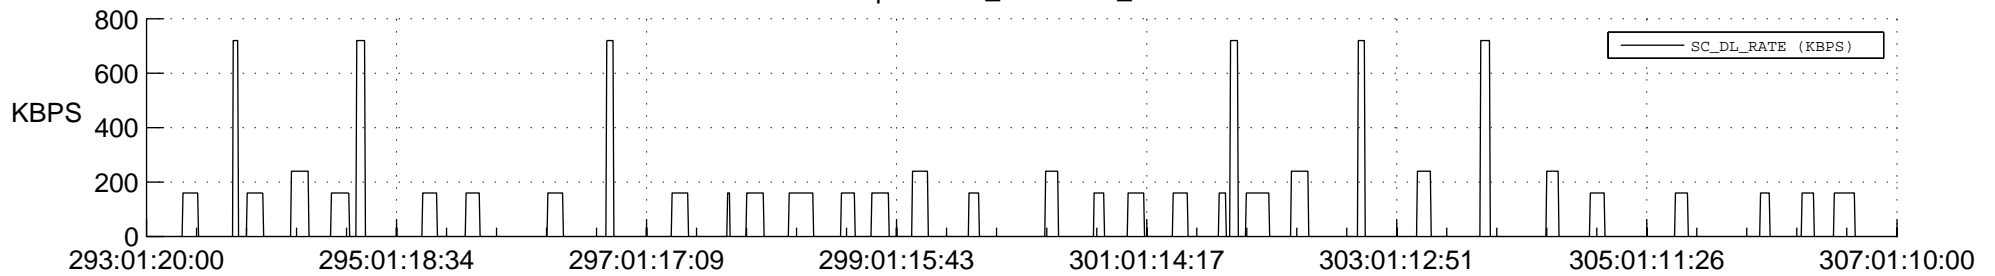

STEREO AHEAD SSR PCT Full Prediction

SWAVES_Percent_Full_Prediction

IMPACT_Percent_Full_Prediction

PLASTIC_Percent_Full_Prediction

Spacecraft_DownLink_Rate

Ground Time (2017:293:01:20:00.000 -2017:307:01:10:00.000)