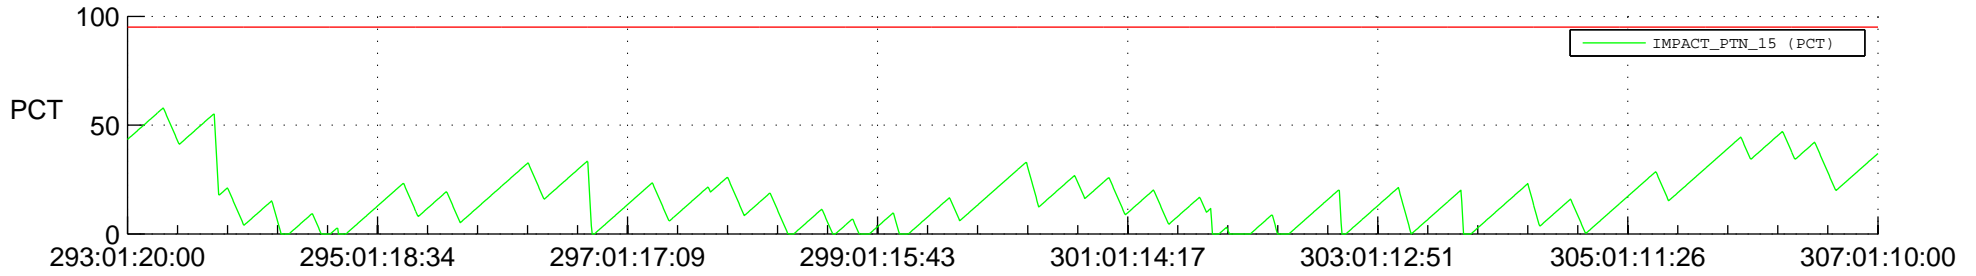

STEREO AHEAD SSR PCT Full Prediction

SWAVES_Percent_Full_Prediction

IMPACT_Percent_Full_Prediction

PLASTIC_Percent_Full_Prediction

Spacecraft_DownLink_Rate

Ground Time (2017:293:01:20:00.000 -2017:307:01:10:00.000)