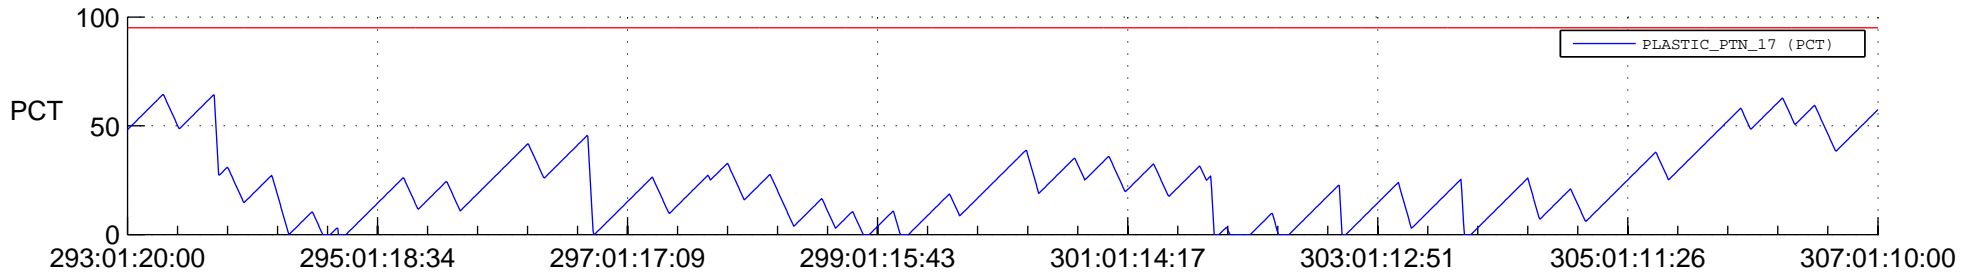

STEREO AHEAD SSR PCT Full Prediction

SWAVES_Percent_Full_Prediction

IMPACT_Percent_Full_Prediction

PLASTIC_Percent_Full_Prediction

Spacecraft_DownLink_Rate

Ground Time (2017:293:01:20:00.000 -2017:307:01:10:00.000)