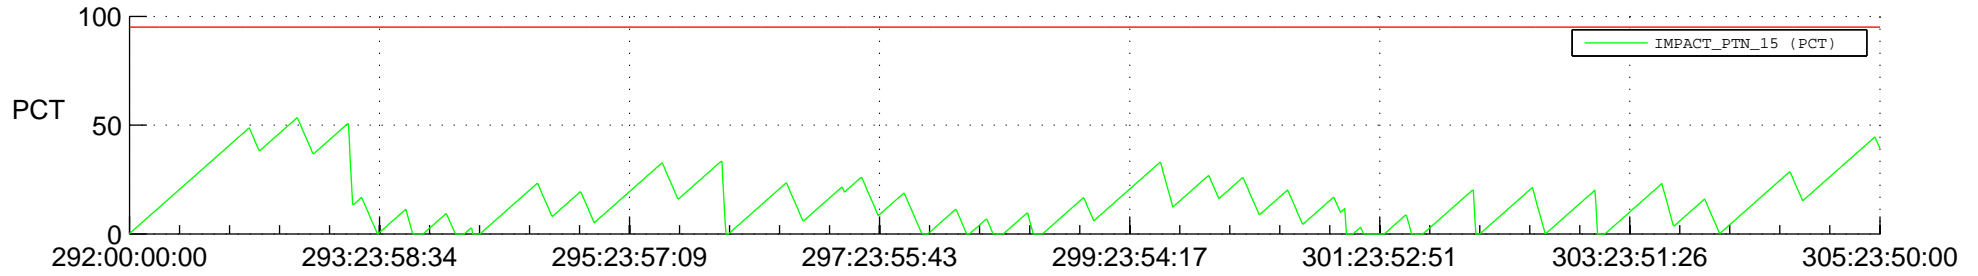

STEREO AHEAD SSR PCT Full Prediction

SWAVES_Percent_Full_Prediction

IMPACT_Percent_Full_Prediction

PLASTIC_Percent_Full_Prediction

Spacecraft_DownLink_Rate

Ground Time (2017:292:00:00:00.000 -2017:305:23:50:00.000)