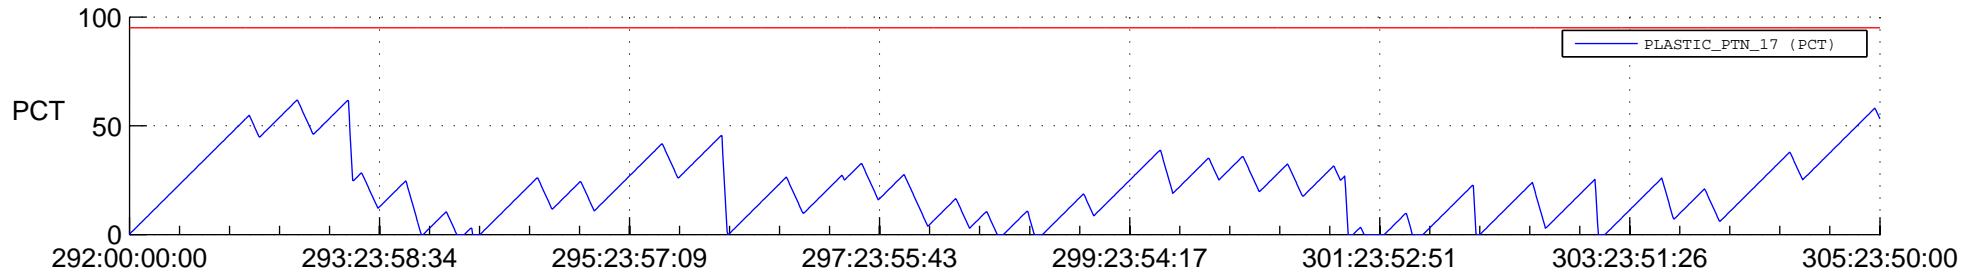

STEREO AHEAD SSR PCT Full Prediction

SWAVES_Percent_Full_Prediction

IMPACT_Percent_Full_Prediction

PLASTIC_Percent_Full_Prediction

Spacecraft_DownLink_Rate

Ground Time (2017:292:00:00:00.000 -2017:305:23:50:00.000)