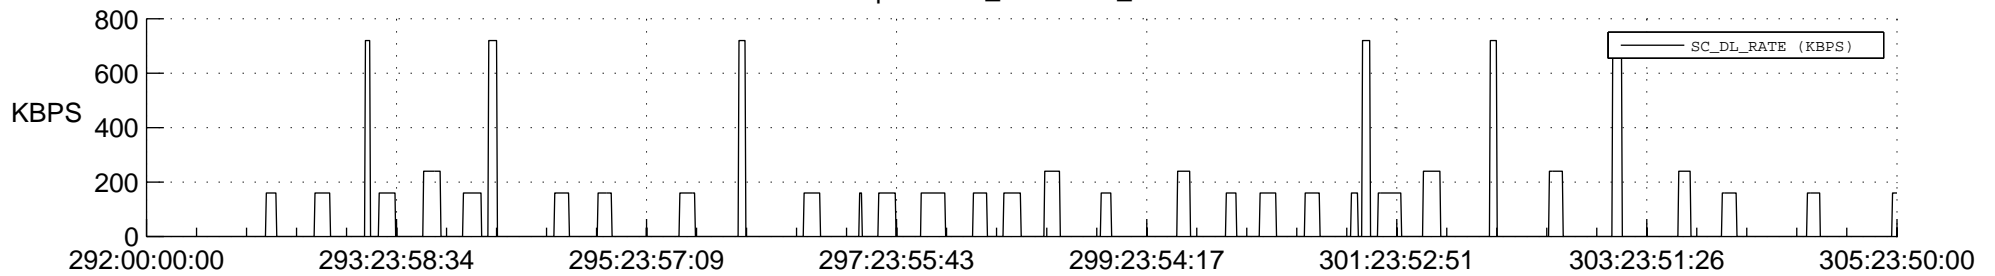

STEREO AHEAD SSR PCT Full Prediction

SWAVES_Percent_Full_Prediction

IMPACT_Percent_Full_Prediction

PLASTIC_Percent_Full_Prediction

Spacecraft_DownLink_Rate

Ground Time (2017:292:00:00:00.000 -2017:305:23:50:00.000)