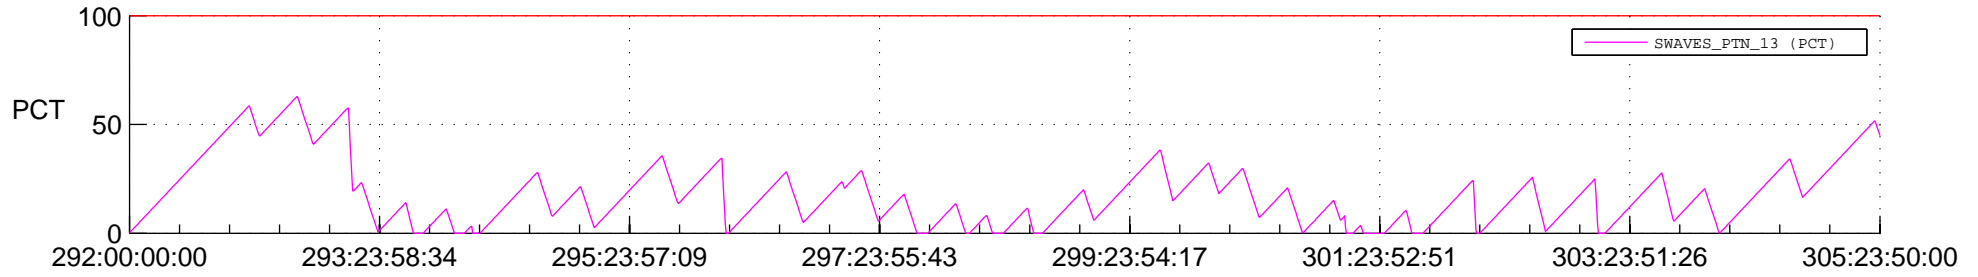

STEREO AHEAD SSR PCT Full Prediction

SWAVES_Percent_Full_Prediction

IMPACT_Percent_Full_Prediction

PLASTIC_Percent_Full_Prediction

Spacecraft_DownLink_Rate

Ground Time (2017:292:00:00:00.000 -2017:305:23:50:00.000)