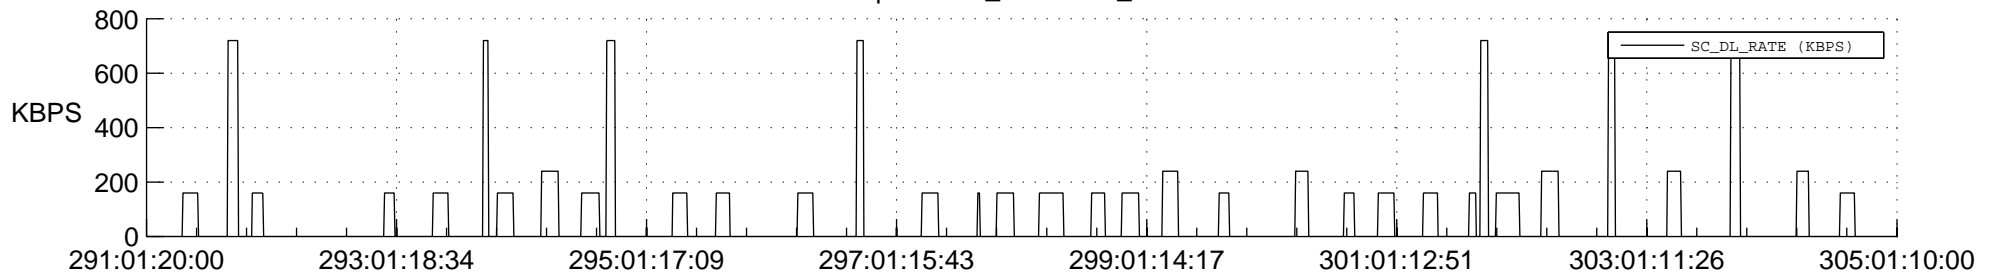

## Spacecraft\_DownLink\_Rate

Ground Time (2017:291:01:20:00.000 -2017:305:01:10:00.000)