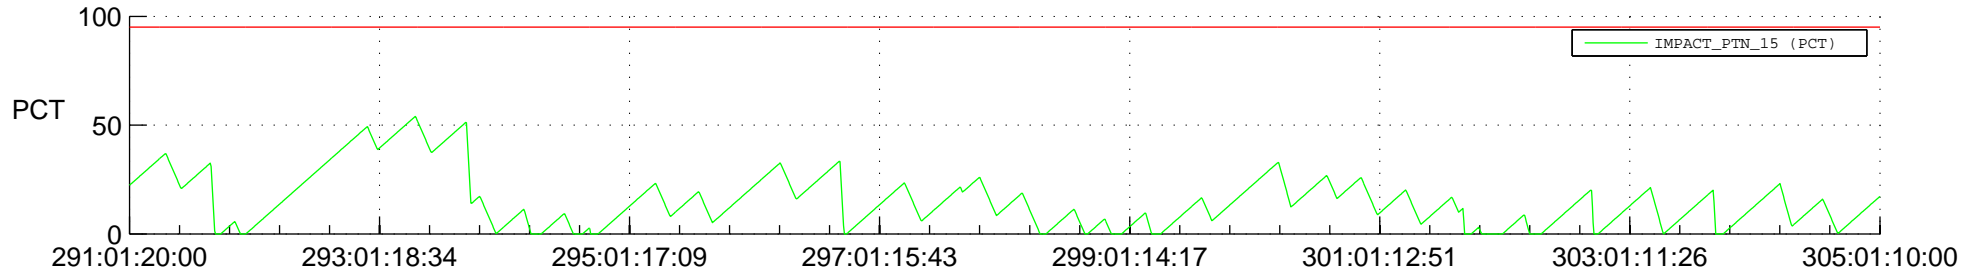

IMPACT_Percent_Full_Prediction