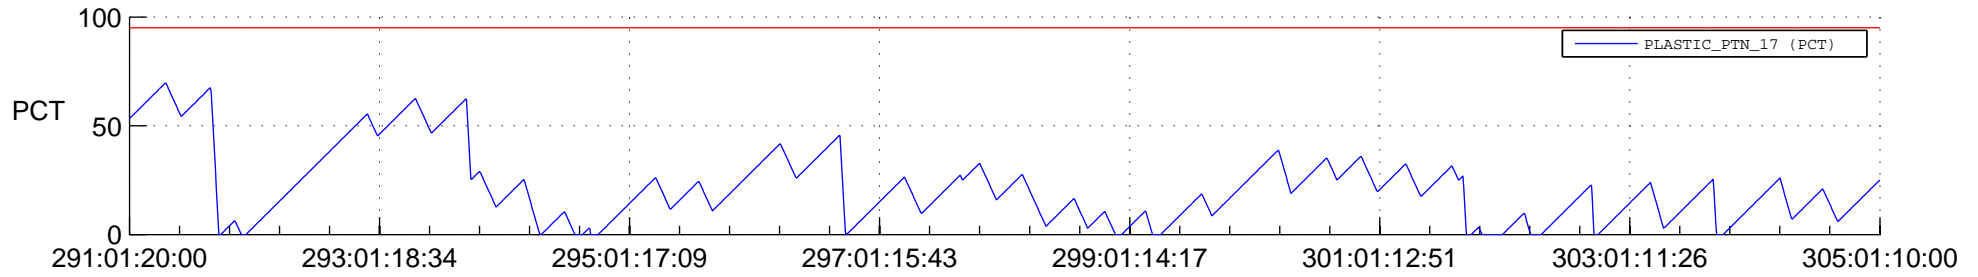

# STEREO AHEAD SSR PCT Full Prediction

## SWAVES\_Percent\_Full\_Prediction

## Spacecraft\_DownLink\_Rate

Ground Time (2017:291:01:20:00.000 -2017:305:01:10:00.000)