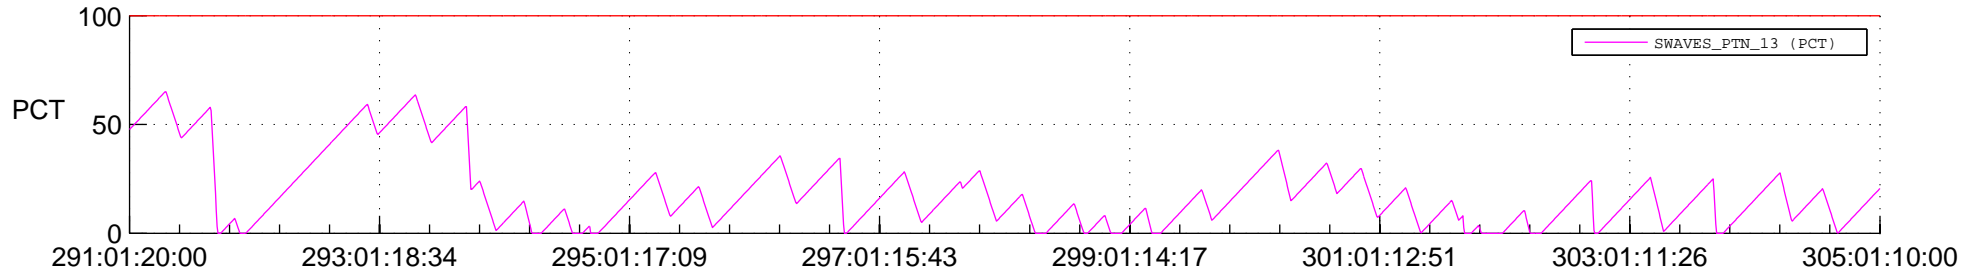

# STEREO AHEAD SSR PCT Full Prediction

## SWAVES\_Percent\_Full\_Prediction

## Spacecraft\_DownLink\_Rate

Ground Time (2017:291:01:20:00.000 -2017:305:01:10:00.000)