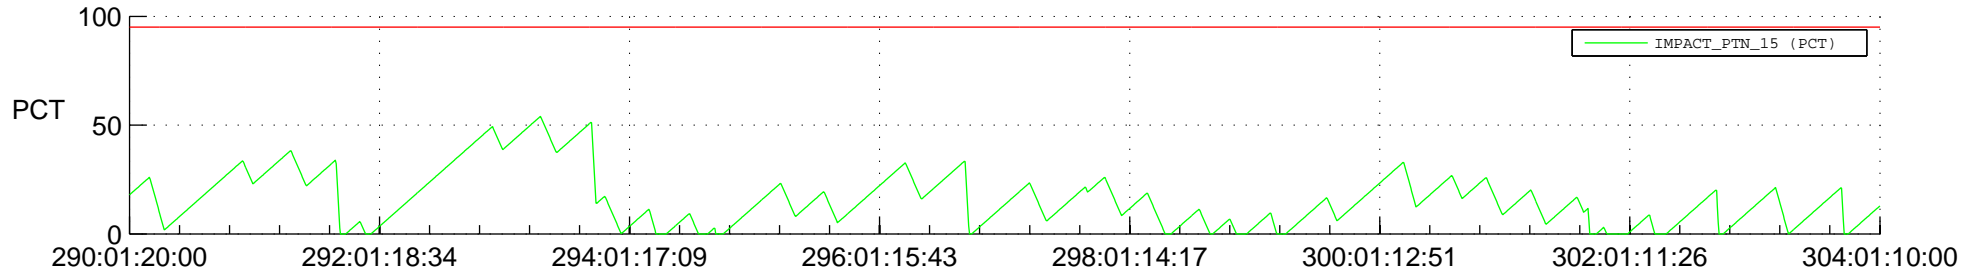

STEREO AHEAD SSR PCT Full Prediction

SWAVES_Percent_Full_Prediction

IMPACT_Percent_Full_Prediction

PLASTIC_Percent_Full_Prediction

Spacecraft_DownLink_Rate

Ground Time (2017:290:01:20:00.000 -2017:304:01:10:00.000)