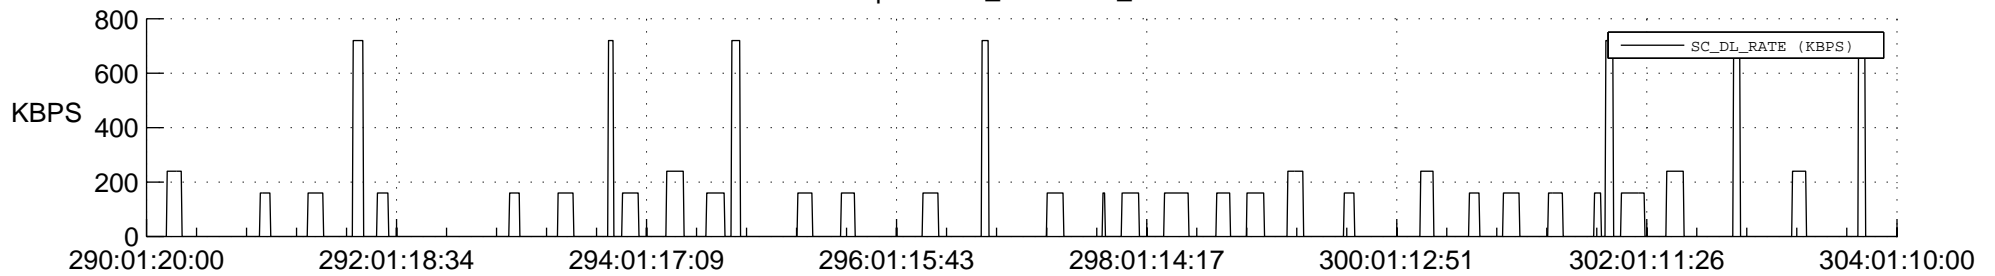

STEREO AHEAD SSR PCT Full Prediction

SWAVES_Percent_Full_Prediction

IMPACT_Percent_Full_Prediction

PLASTIC_Percent_Full_Prediction

Spacecraft_DownLink_Rate

Ground Time (2017:290:01:20:00.000 -2017:304:01:10:00.000)