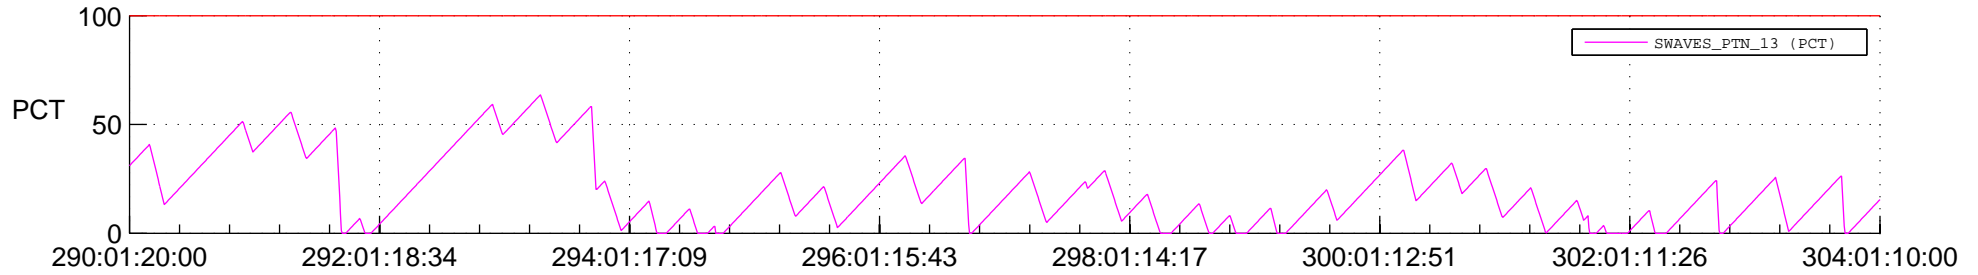

STEREO AHEAD SSR PCT Full Prediction

SWAVES_Percent_Full_Prediction

IMPACT_Percent_Full_Prediction

PLASTIC_Percent_Full_Prediction

Spacecraft_DownLink_Rate

Ground Time (2017:290:01:20:00.000 -2017:304:01:10:00.000)