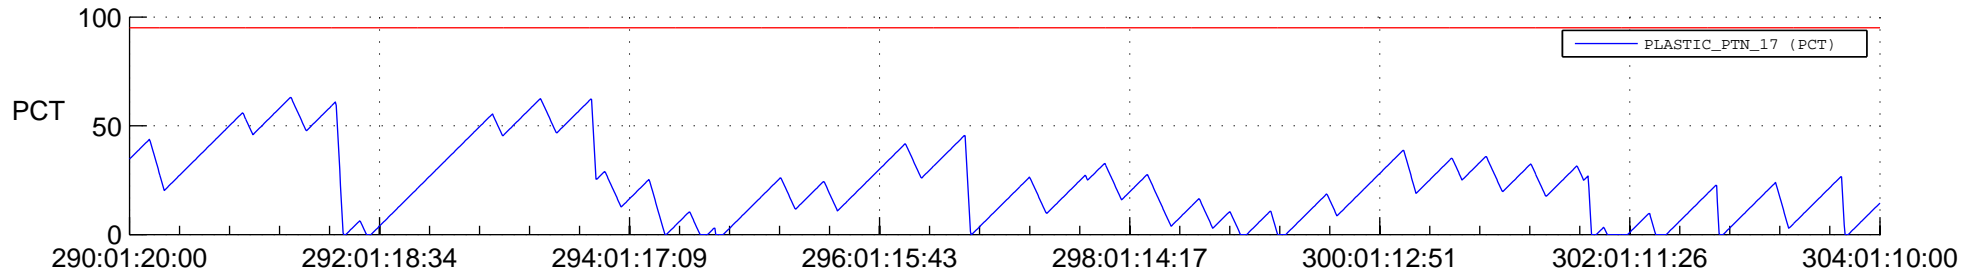

STEREO AHEAD SSR PCT Full Prediction

SWAVES_Percent_Full_Prediction

IMPACT_Percent_Full_Prediction

PLASTIC_Percent_Full_Prediction

Spacecraft_DownLink_Rate

Ground Time (2017:290:01:20:00.000 -2017:304:01:10:00.000)