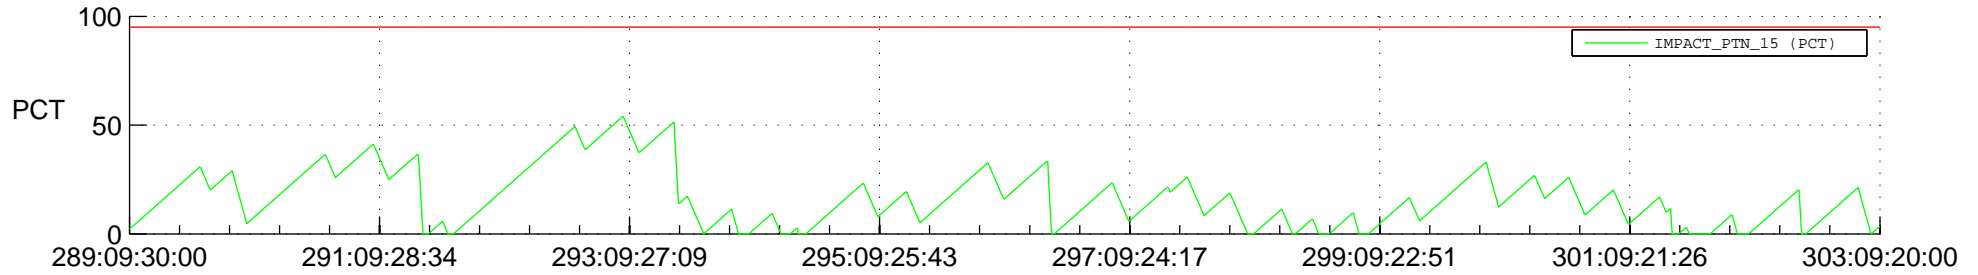

STEREO AHEAD SSR PCT Full Prediction

SWAVES_Percent_Full_Prediction

IMPACT_Percent_Full_Prediction

PLASTIC_Percent_Full_Prediction

Spacecraft_DownLink_Rate

Ground Time (2017:289:09:30:00.000 -2017:303:09:20:00.000)