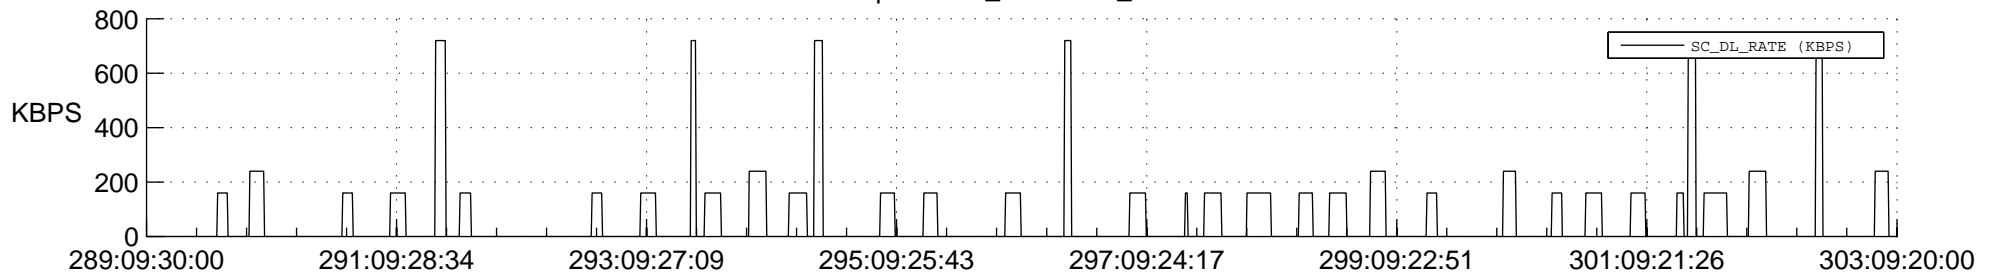

STEREO AHEAD SSR PCT Full Prediction

SWAVES_Percent_Full_Prediction

IMPACT_Percent_Full_Prediction

PLASTIC_Percent_Full_Prediction

Spacecraft_DownLink_Rate

Ground Time (2017:289:09:30:00.000 -2017:303:09:20:00.000)