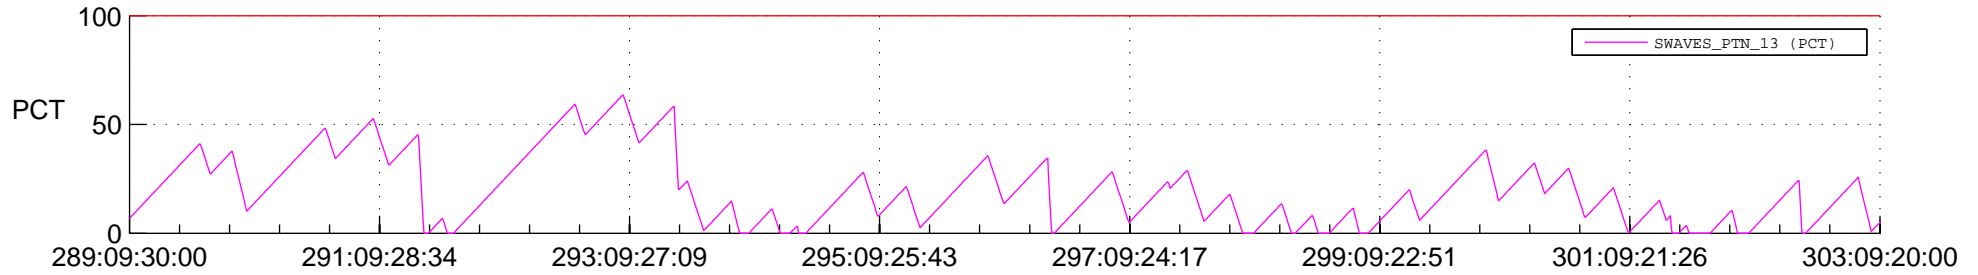

STEREO AHEAD SSR PCT Full Prediction

SWAVES_Percent_Full_Prediction

IMPACT_Percent_Full_Prediction

PLASTIC_Percent_Full_Prediction

Spacecraft_DownLink_Rate

Ground Time (2017:289:09:30:00.000 -2017:303:09:20:00.000)