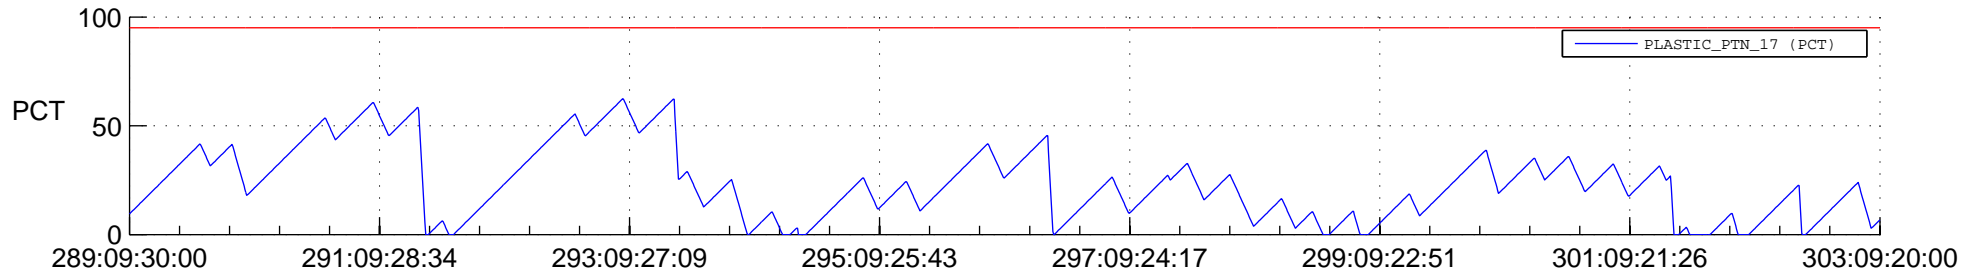

STEREO AHEAD SSR PCT Full Prediction

SWAVES_Percent_Full_Prediction

IMPACT_Percent_Full_Prediction

PLASTIC_Percent_Full_Prediction

Spacecraft_DownLink_Rate

Ground Time (2017:289:09:30:00.000 -2017:303:09:20:00.000)