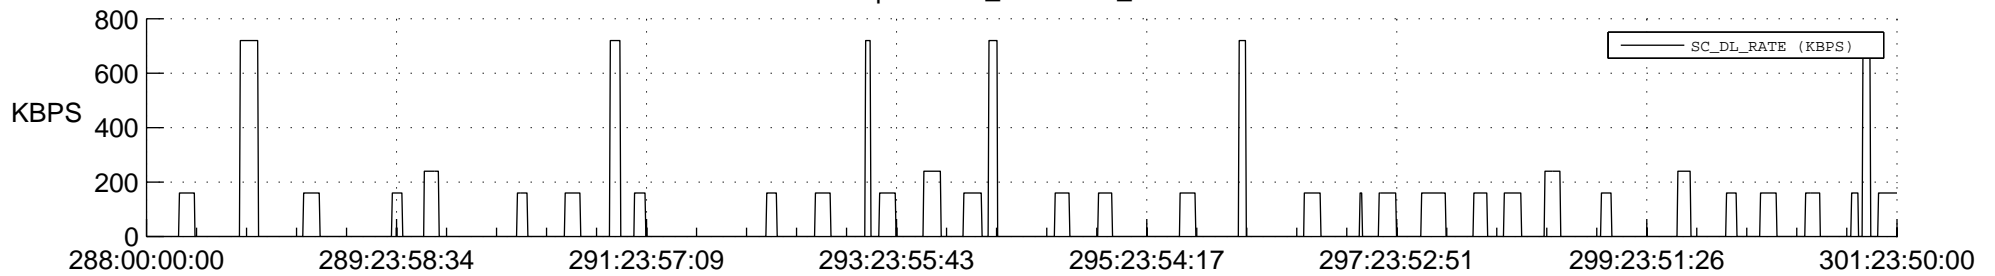

STEREO AHEAD SSR PCT Full Prediction

SWAVES_Percent_Full_Prediction

IMPACT_Percent_Full_Prediction

PLASTIC_Percent_Full_Prediction

Spacecraft_DownLink_Rate

Ground Time (2017:288:00:00:00.000 -2017:301:23:50:00.000)