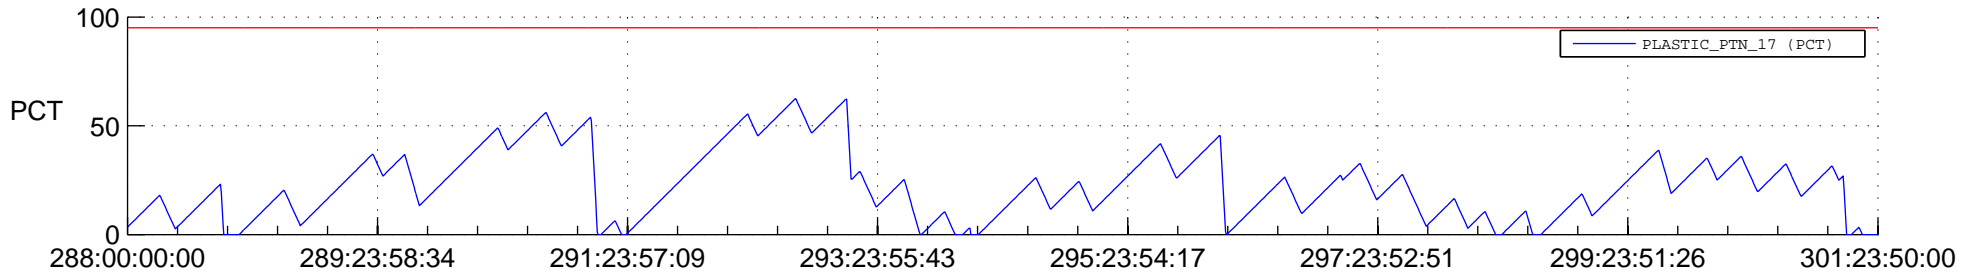

STEREO AHEAD SSR PCT Full Prediction

SWAVES_Percent_Full_Prediction

IMPACT_Percent_Full_Prediction

PLASTIC_Percent_Full_Prediction

Spacecraft_DownLink_Rate

Ground Time (2017:288:00:00:00.000 -2017:301:23:50:00.000)