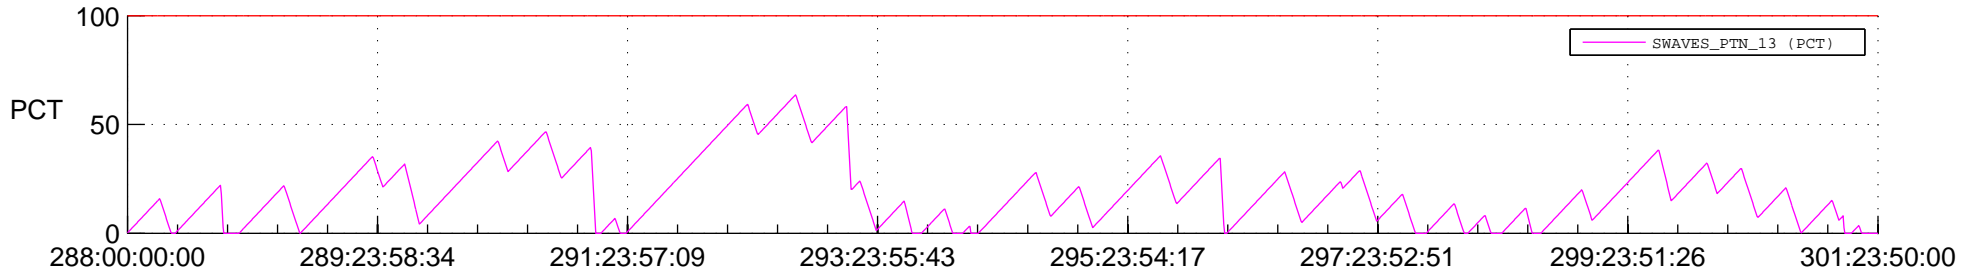

STEREO AHEAD SSR PCT Full Prediction

SWAVES_Percent_Full_Prediction

IMPACT_Percent_Full_Prediction

PLASTIC_Percent_Full_Prediction

Spacecraft_DownLink_Rate

Ground Time (2017:288:00:00:00.000 -2017:301:23:50:00.000)