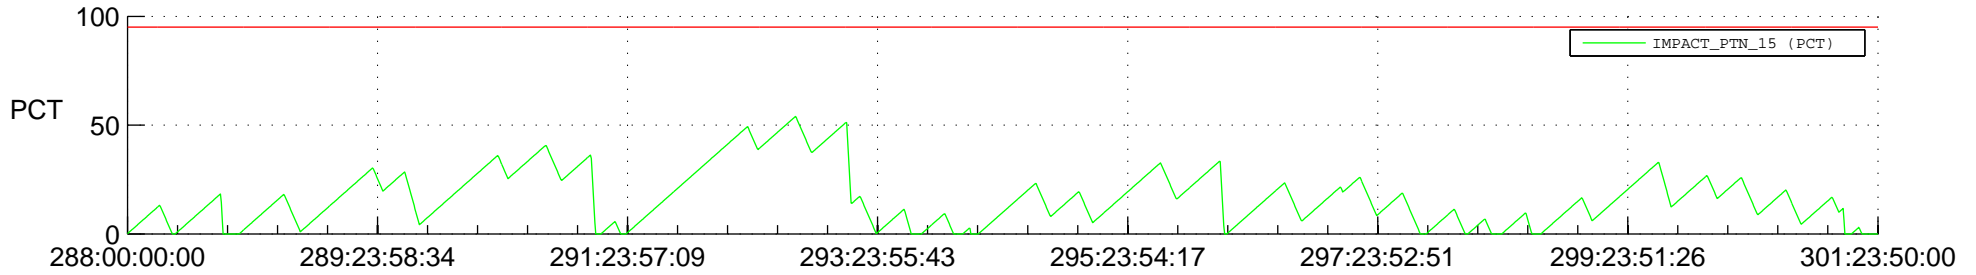

STEREO AHEAD SSR PCT Full Prediction

SWAVES_Percent_Full_Prediction

IMPACT_Percent_Full_Prediction

PLASTIC_Percent_Full_Prediction

Spacecraft_DownLink_Rate

Ground Time (2017:288:00:00:00.000 -2017:301:23:50:00.000)