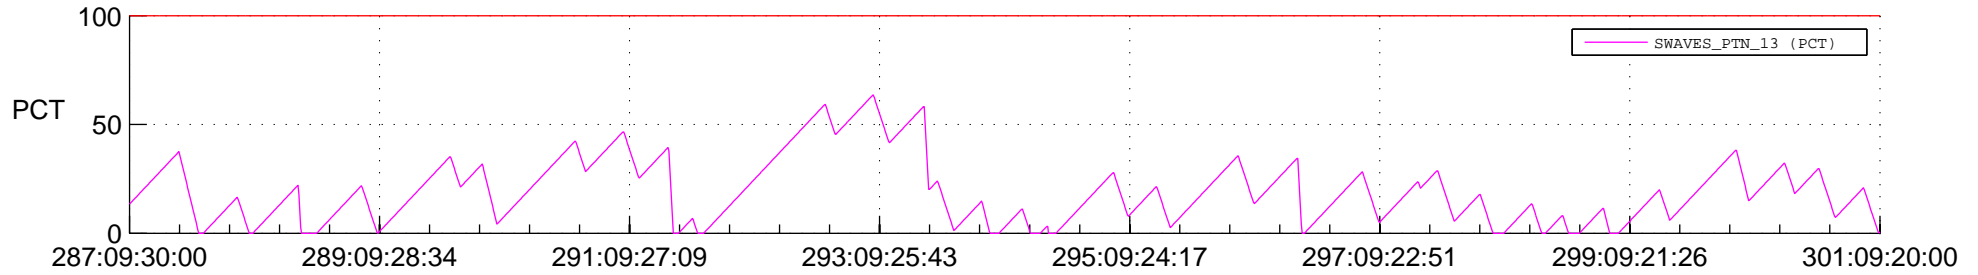

# STEREO AHEAD SSR PCT Full Prediction

## SWAVES\_Percent\_Full\_Prediction

## Spacecraft\_DownLink\_Rate

Ground Time (2017:287:09:30:00.000 -2017:301:09:20:00.000)