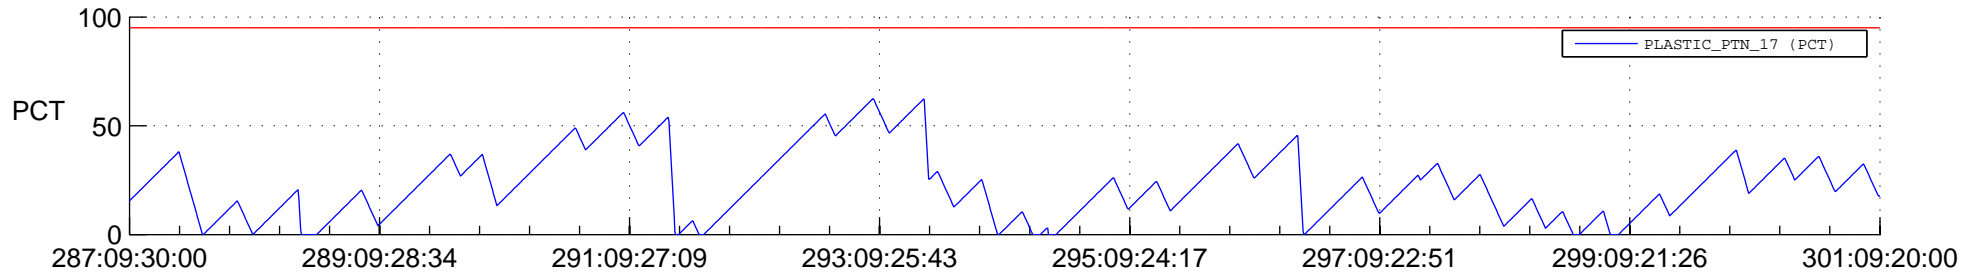

# STEREO AHEAD SSR PCT Full Prediction

## SWAVES\_Percent\_Full\_Prediction

## Spacecraft\_DownLink\_Rate

Ground Time (2017:287:09:30:00.000 -2017:301:09:20:00.000)