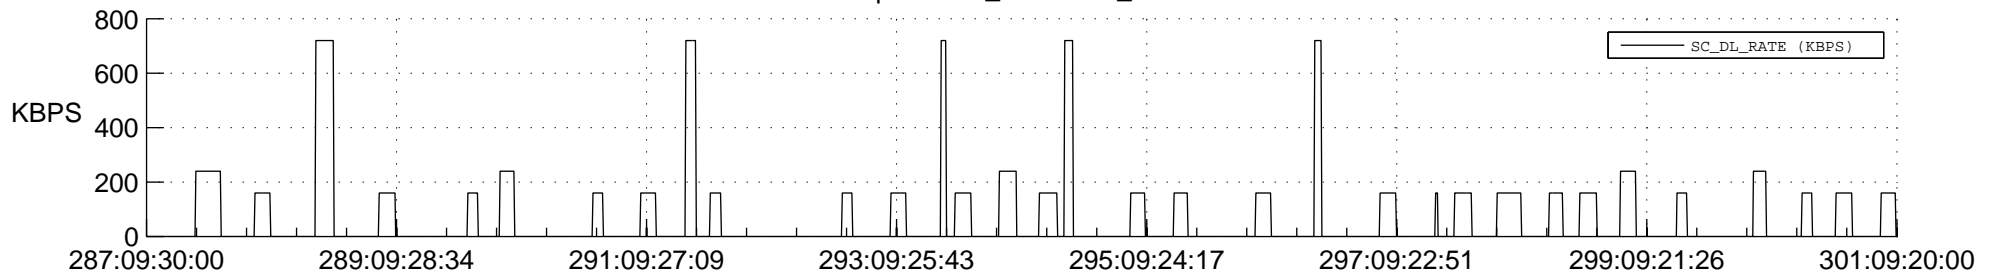

## Spacecraft\_DownLink\_Rate

Ground Time (2017:287:09:30:00.000 -2017:301:09:20:00.000)