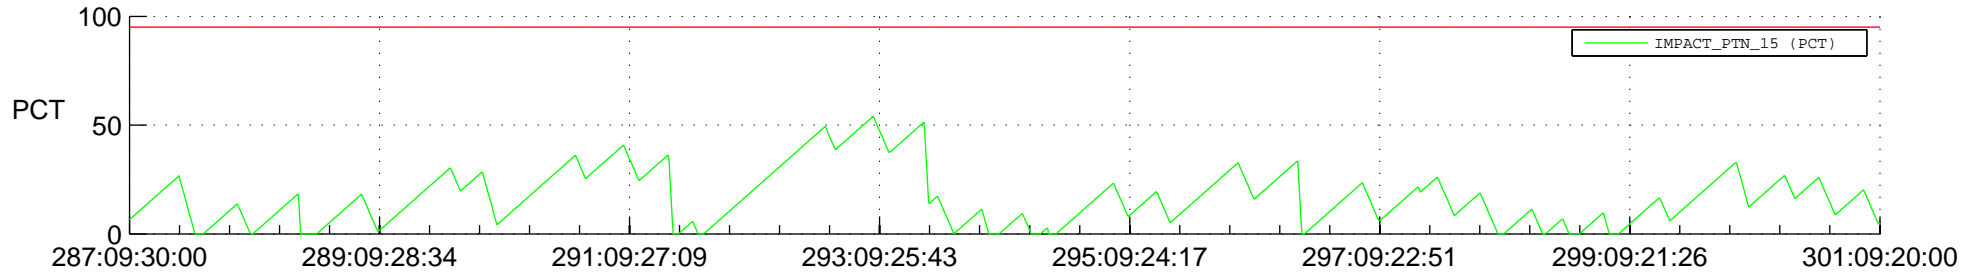

IMPACT_Percent_Full_Prediction