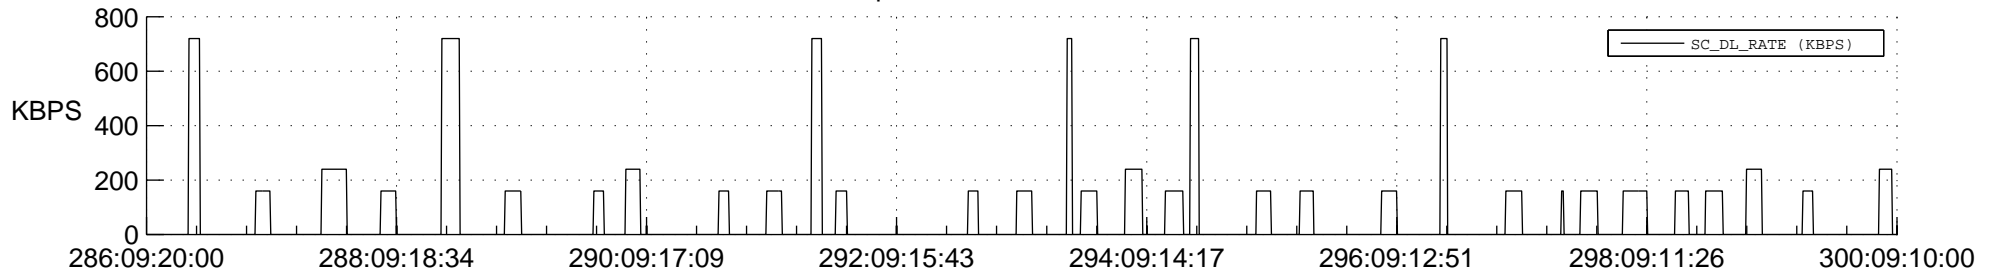

STEREO AHEAD SSR PCT Full Prediction

SWAVES_Percent_Full_Prediction

IMPACT_Percent_Full_Prediction

PLASTIC_Percent_Full_Prediction

Spacecraft_DownLink_Rate

Ground Time (2017:286:09:20:00.000 -2017:300:09:10:00.000)