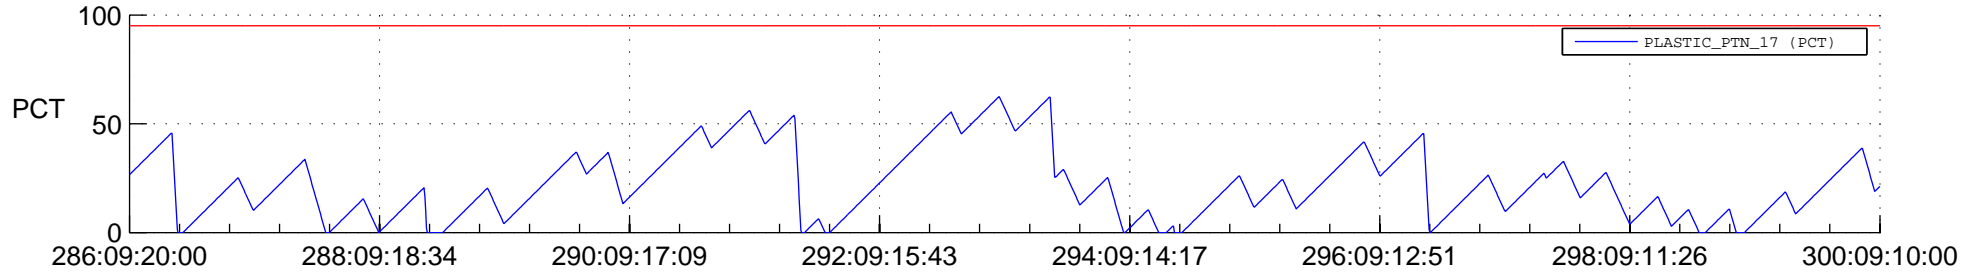

STEREO AHEAD SSR PCT Full Prediction

SWAVES_Percent_Full_Prediction

IMPACT_Percent_Full_Prediction

PLASTIC_Percent_Full_Prediction

Spacecraft_DownLink_Rate

Ground Time (2017:286:09:20:00.000 -2017:300:09:10:00.000)