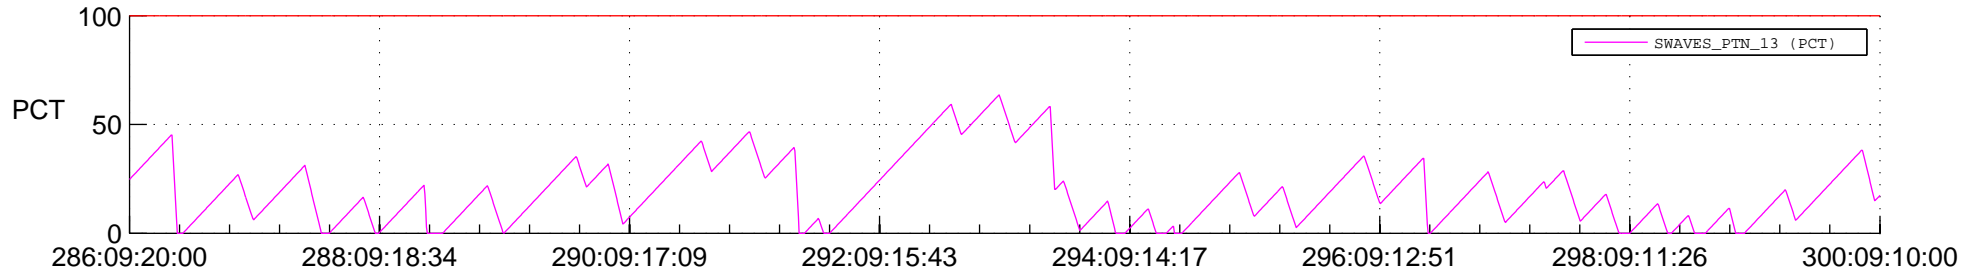

STEREO AHEAD SSR PCT Full Prediction

SWAVES_Percent_Full_Prediction

IMPACT_Percent_Full_Prediction

PLASTIC_Percent_Full_Prediction

Spacecraft_DownLink_Rate

Ground Time (2017:286:09:20:00.000 -2017:300:09:10:00.000)