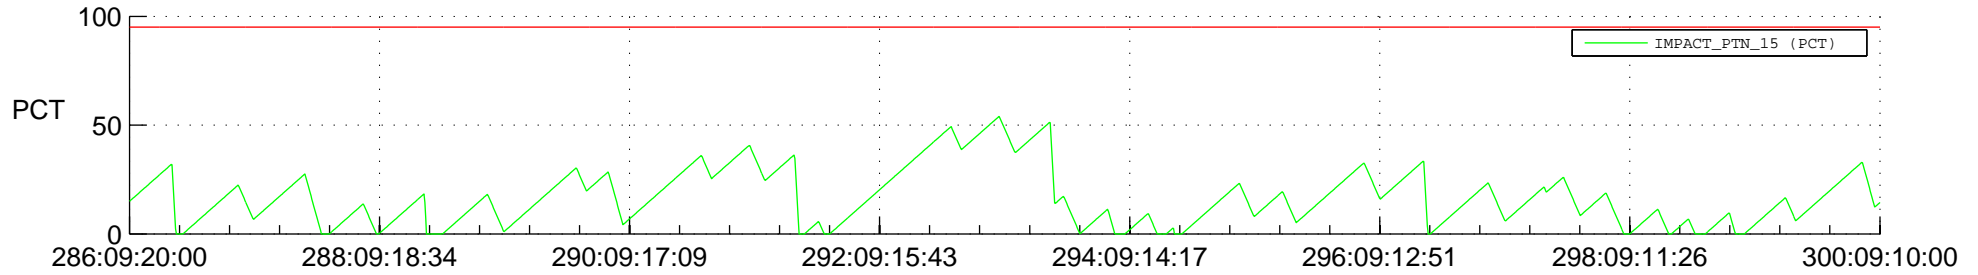

STEREO AHEAD SSR PCT Full Prediction

SWAVES_Percent_Full_Prediction

IMPACT_Percent_Full_Prediction

PLASTIC_Percent_Full_Prediction

Spacecraft_DownLink_Rate

Ground Time (2017:286:09:20:00.000 -2017:300:09:10:00.000)