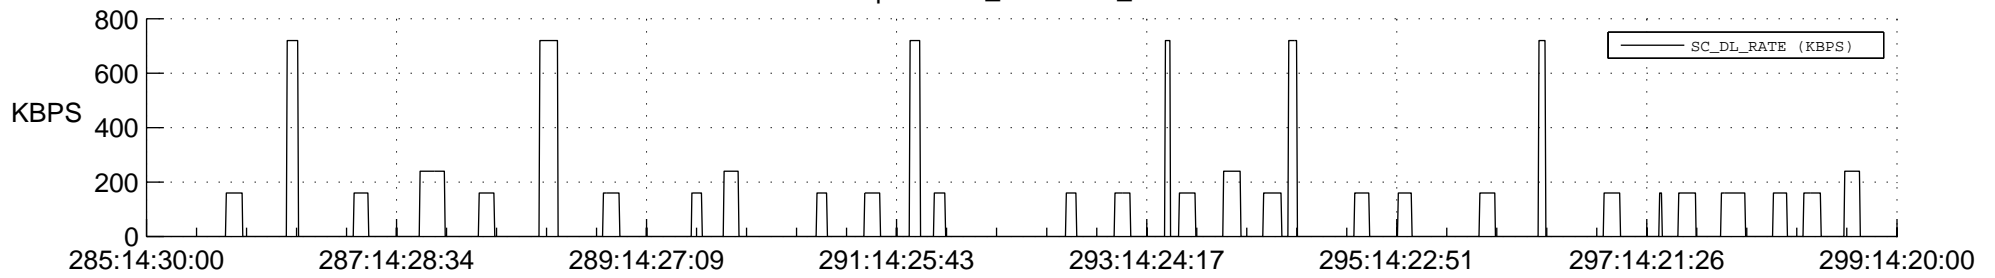

STEREO AHEAD SSR PCT Full Prediction

SWAVES_Percent_Full_Prediction

IMPACT_Percent_Full_Prediction

PLASTIC_Percent_Full_Prediction

Spacecraft_DownLink_Rate

Ground Time (2017:285:14:30:00.000 -2017:299:14:20:00.000)