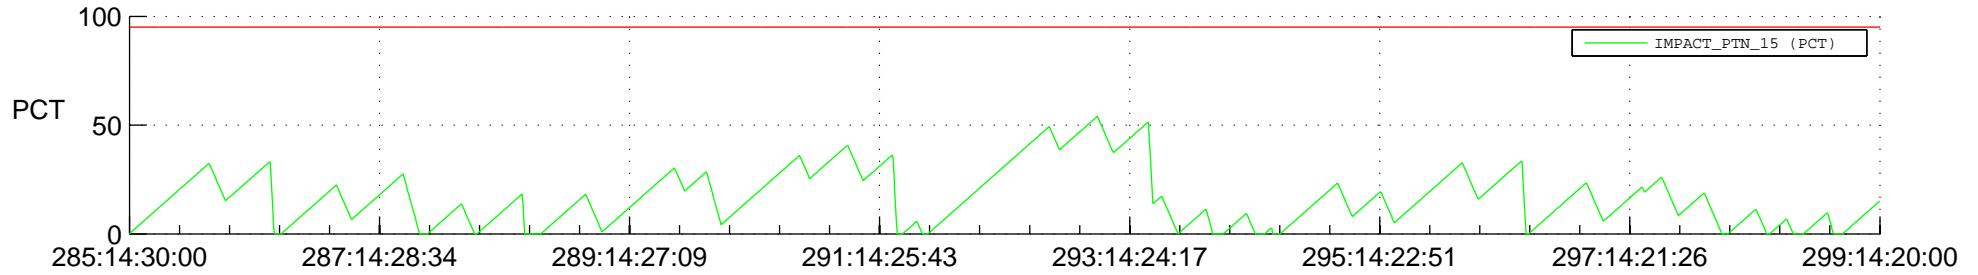

STEREO AHEAD SSR PCT Full Prediction

SWAVES_Percent_Full_Prediction

IMPACT_Percent_Full_Prediction

PLASTIC_Percent_Full_Prediction

Spacecraft_DownLink_Rate

Ground Time (2017:285:14:30:00.000 -2017:299:14:20:00.000)