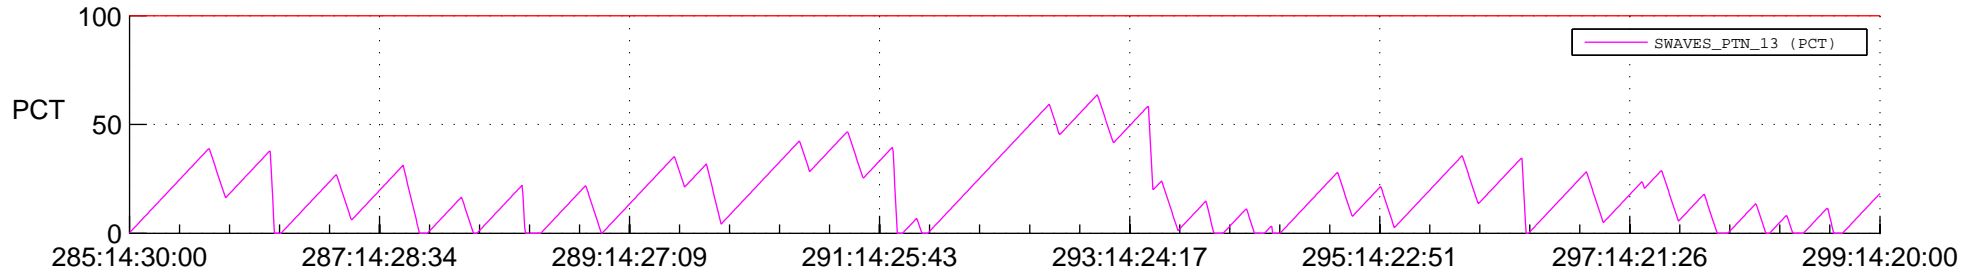

STEREO AHEAD SSR PCT Full Prediction

SWAVES_Percent_Full_Prediction

IMPACT_Percent_Full_Prediction

PLASTIC_Percent_Full_Prediction

Spacecraft_DownLink_Rate

Ground Time (2017:285:14:30:00.000 -2017:299:14:20:00.000)