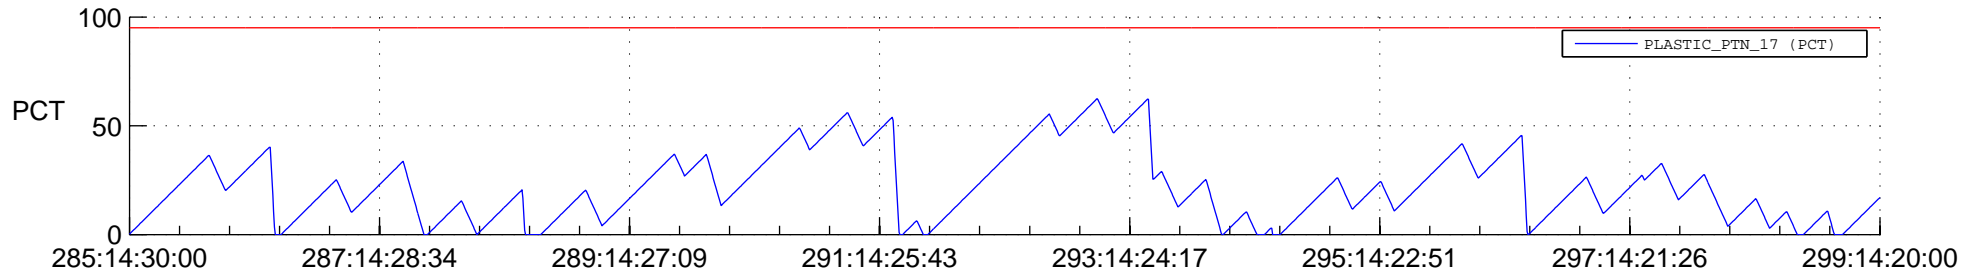

STEREO AHEAD SSR PCT Full Prediction

SWAVES_Percent_Full_Prediction

IMPACT_Percent_Full_Prediction

PLASTIC_Percent_Full_Prediction

Spacecraft_DownLink_Rate

Ground Time (2017:285:14:30:00.000 -2017:299:14:20:00.000)