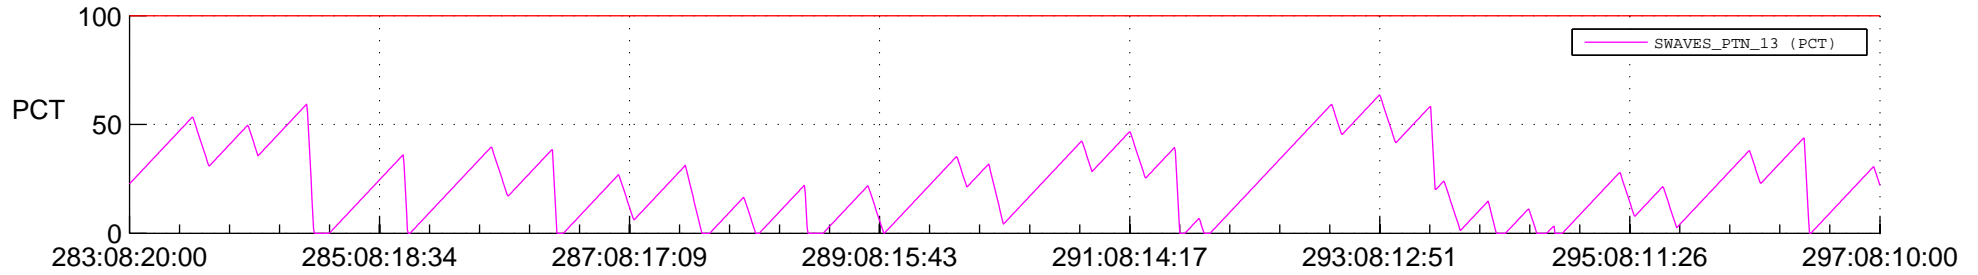

STEREO AHEAD SSR PCT Full Prediction

SWAVES_Percent_Full_Prediction

IMPACT_Percent_Full_Prediction

PLASTIC_Percent_Full_Prediction

Spacecraft_DownLink_Rate

Ground Time (2017:283:08:20:00.000 -2017:297:08:10:00.000)