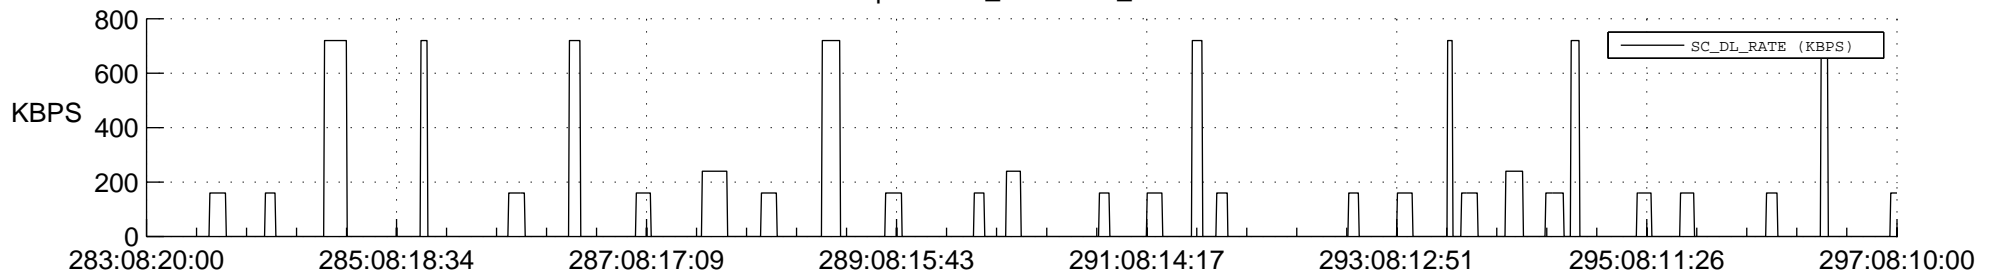

STEREO AHEAD SSR PCT Full Prediction

SWAVES_Percent_Full_Prediction

IMPACT_Percent_Full_Prediction

PLASTIC_Percent_Full_Prediction

Spacecraft_DownLink_Rate

Ground Time (2017:283:08:20:00.000 -2017:297:08:10:00.000)