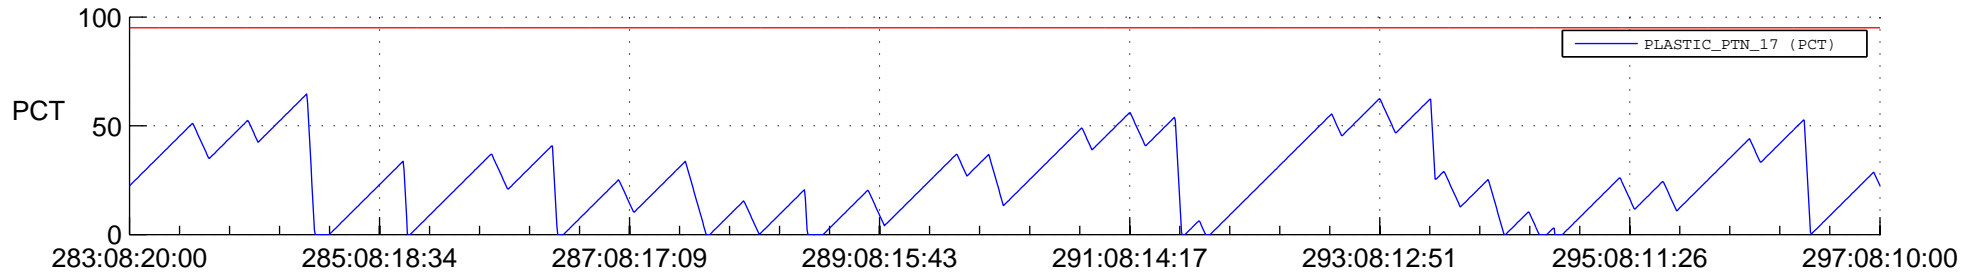

STEREO AHEAD SSR PCT Full Prediction

SWAVES_Percent_Full_Prediction

IMPACT_Percent_Full_Prediction

PLASTIC_Percent_Full_Prediction

Spacecraft_DownLink_Rate

Ground Time (2017:283:08:20:00.000 -2017:297:08:10:00.000)