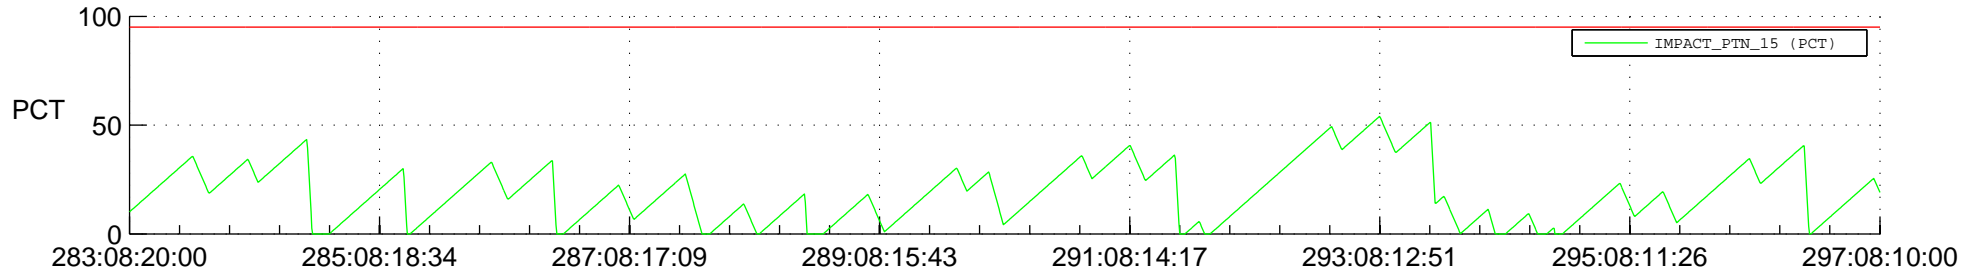

STEREO AHEAD SSR PCT Full Prediction

SWAVES_Percent_Full_Prediction

IMPACT_Percent_Full_Prediction

PLASTIC_Percent_Full_Prediction

Spacecraft_DownLink_Rate

Ground Time (2017:283:08:20:00.000 -2017:297:08:10:00.000)