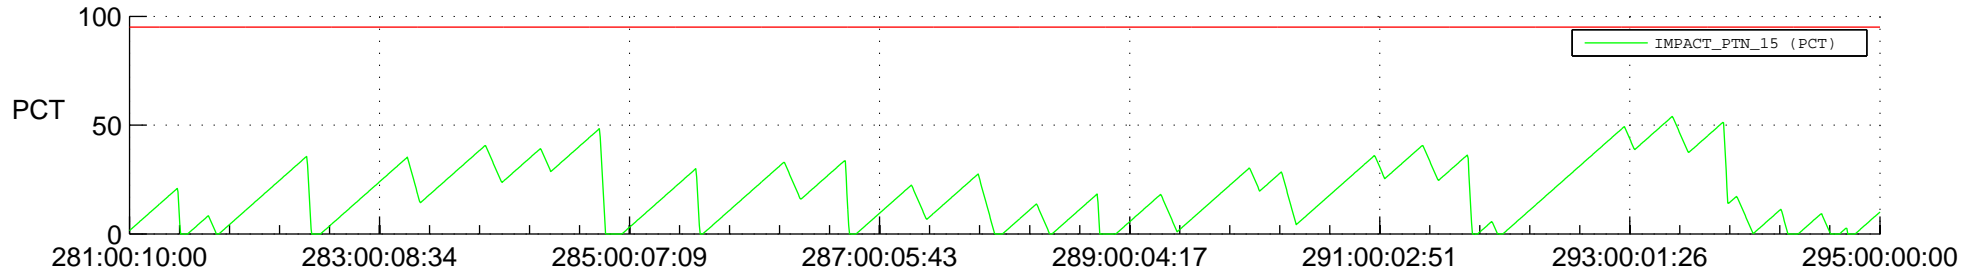

STEREO AHEAD SSR PCT Full Prediction

SWAVES_Percent_Full_Prediction

IMPACT_Percent_Full_Prediction

PLASTIC_Percent_Full_Prediction

Spacecraft_DownLink_Rate

Ground Time (2017:281:00:10:00.000 -2017:295:00:00:00.000)