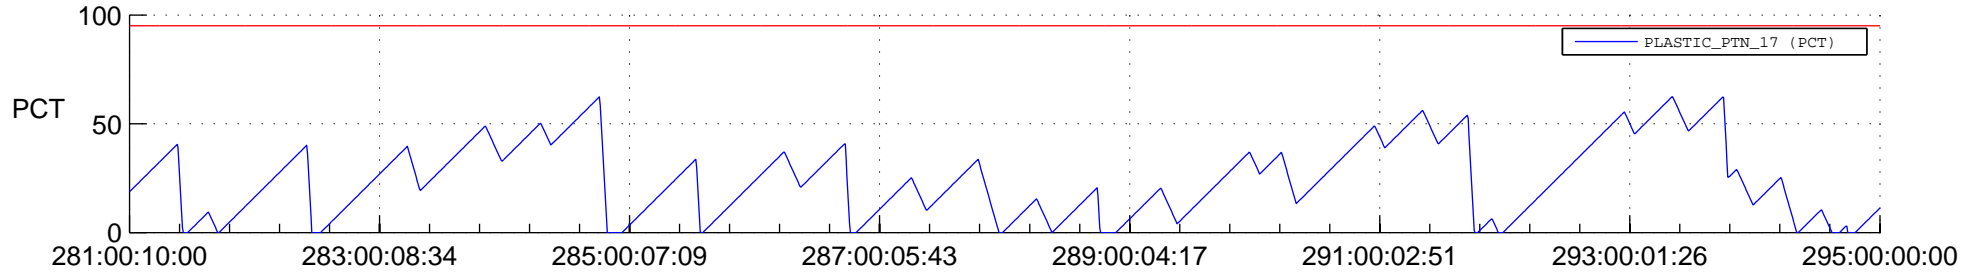

STEREO AHEAD SSR PCT Full Prediction

SWAVES_Percent_Full_Prediction

IMPACT_Percent_Full_Prediction

PLASTIC_Percent_Full_Prediction

Spacecraft_DownLink_Rate

Ground Time (2017:281:00:10:00.000 -2017:295:00:00:00.000)