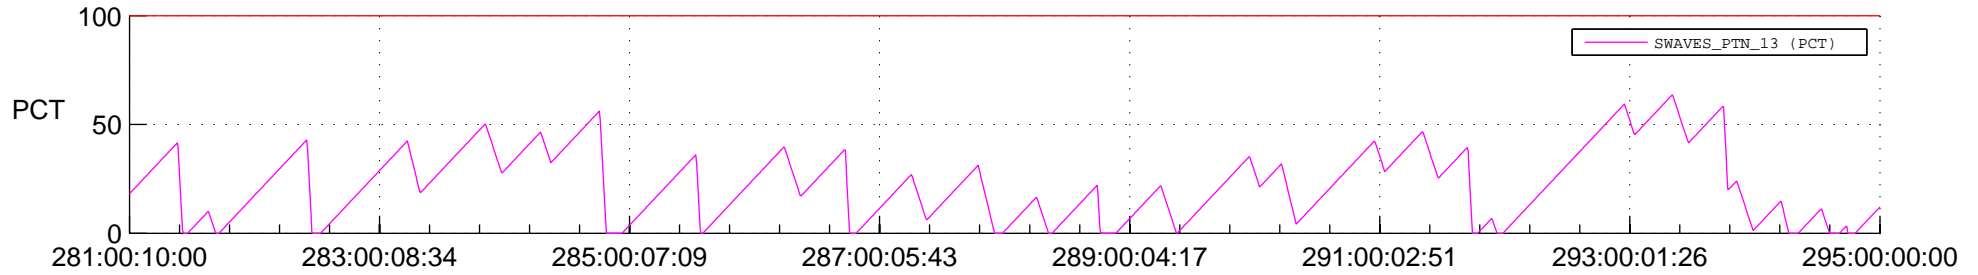

STEREO AHEAD SSR PCT Full Prediction

SWAVES_Percent_Full_Prediction

IMPACT_Percent_Full_Prediction

PLASTIC_Percent_Full_Prediction

Spacecraft_DownLink_Rate

Ground Time (2017:281:00:10:00.000 -2017:295:00:00:00.000)