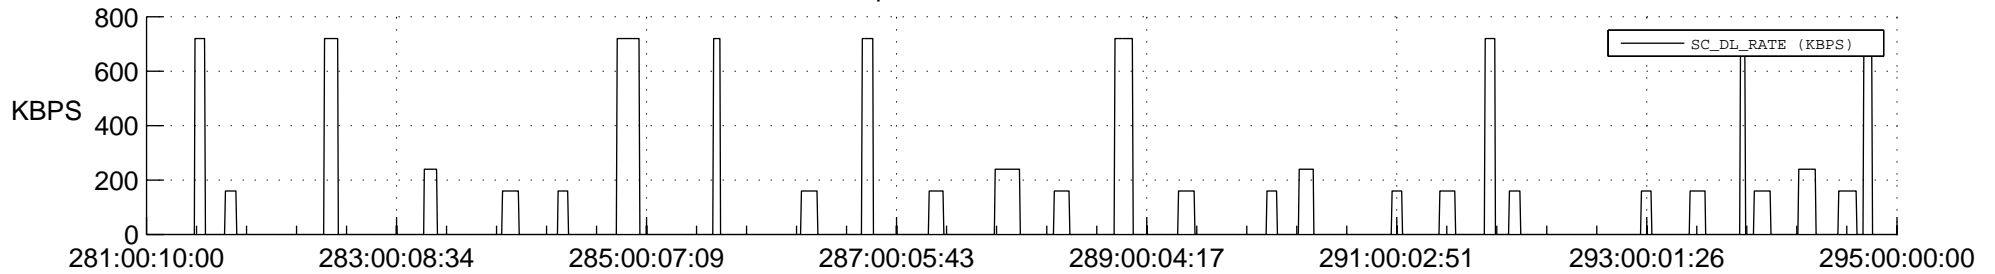

STEREO AHEAD SSR PCT Full Prediction

SWAVES_Percent_Full_Prediction

IMPACT_Percent_Full_Prediction

PLASTIC_Percent_Full_Prediction

Spacecraft_DownLink_Rate

Ground Time (2017:281:00:10:00.000 -2017:295:00:00:00.000)