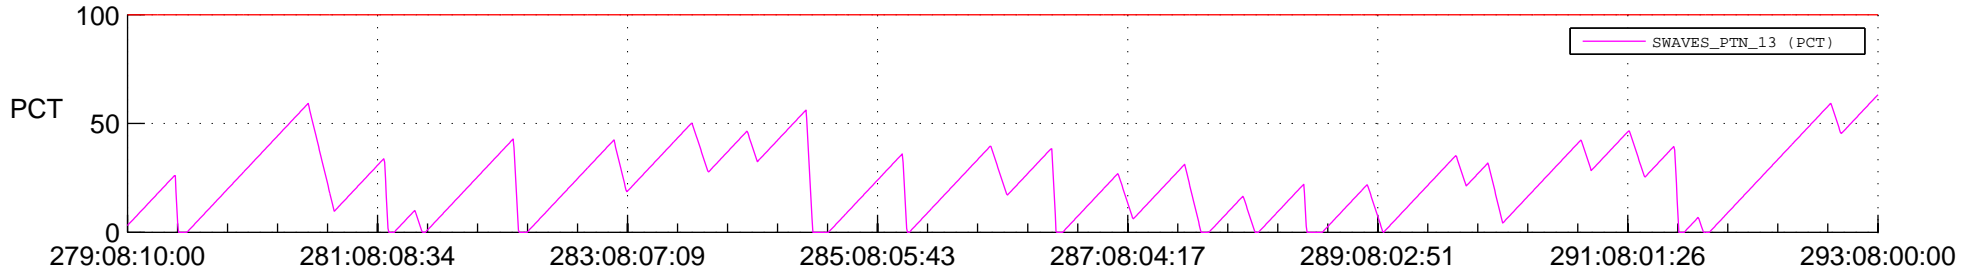

STEREO AHEAD SSR PCT Full Prediction

SWAVES_Percent_Full_Prediction

IMPACT_Percent_Full_Prediction

PLASTIC_Percent_Full_Prediction

Spacecraft_DownLink_Rate

Ground Time (2017:279:08:10:00.000 -2017:293:08:00:00.000)