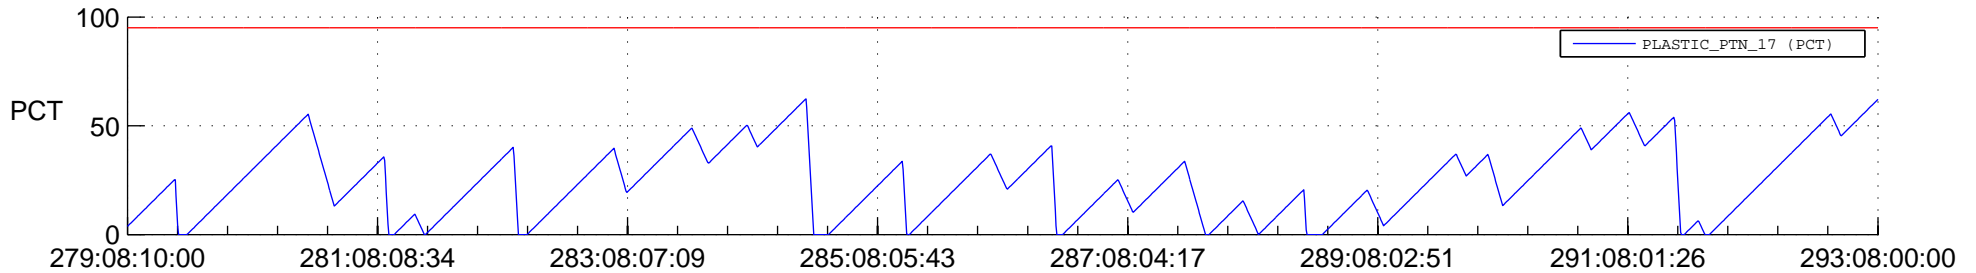

STEREO AHEAD SSR PCT Full Prediction

SWAVES_Percent_Full_Prediction

IMPACT_Percent_Full_Prediction

PLASTIC_Percent_Full_Prediction

Spacecraft_DownLink_Rate

Ground Time (2017:279:08:10:00.000 -2017:293:08:00:00.000)