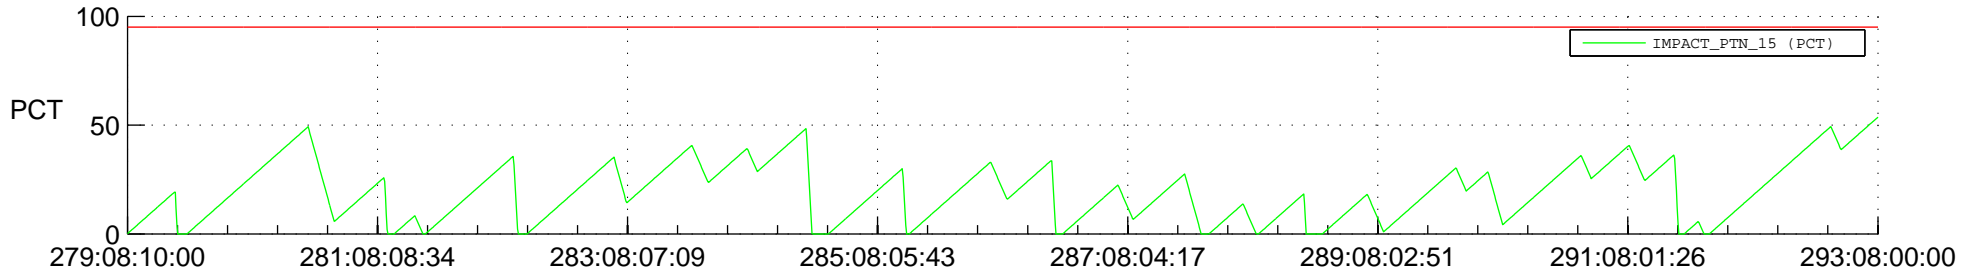

STEREO AHEAD SSR PCT Full Prediction

SWAVES_Percent_Full_Prediction

IMPACT_Percent_Full_Prediction

PLASTIC_Percent_Full_Prediction

Spacecraft_DownLink_Rate

Ground Time (2017:279:08:10:00.000 -2017:293:08:00:00.000)