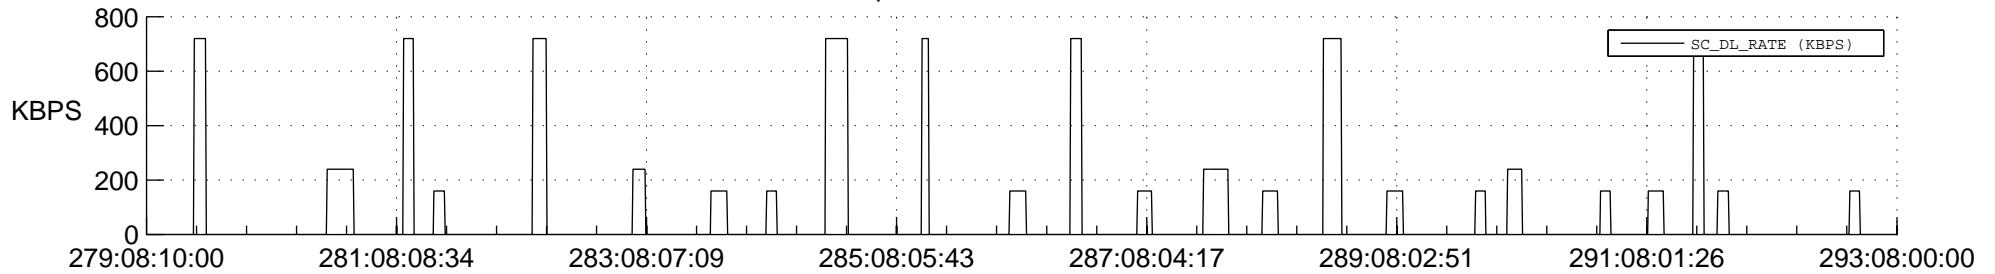

STEREO AHEAD SSR PCT Full Prediction

SWAVES_Percent_Full_Prediction

IMPACT_Percent_Full_Prediction

PLASTIC_Percent_Full_Prediction

Spacecraft_DownLink_Rate

Ground Time (2017:279:08:10:00.000 -2017:293:08:00:00.000)