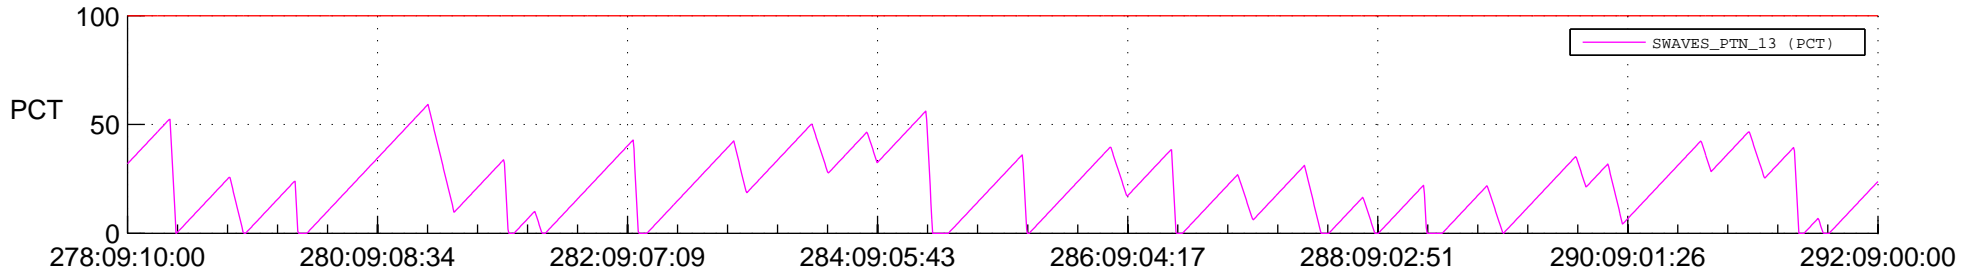

STEREO AHEAD SSR PCT Full Prediction

SWAVES_Percent_Full_Prediction

IMPACT_Percent_Full_Prediction

PLASTIC_Percent_Full_Prediction

Spacecraft_DownLink_Rate

Ground Time (2017:278:09:10:00.000 -2017:292:09:00:00.000)