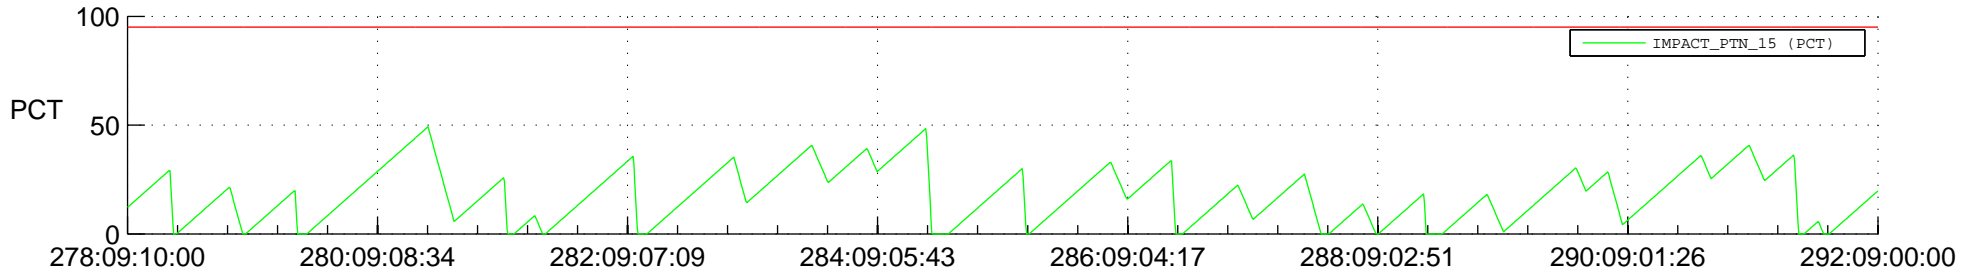

STEREO AHEAD SSR PCT Full Prediction

SWAVES_Percent_Full_Prediction

IMPACT_Percent_Full_Prediction

PLASTIC_Percent_Full_Prediction

Spacecraft_DownLink_Rate

Ground Time (2017:278:09:10:00.000 -2017:292:09:00:00.000)