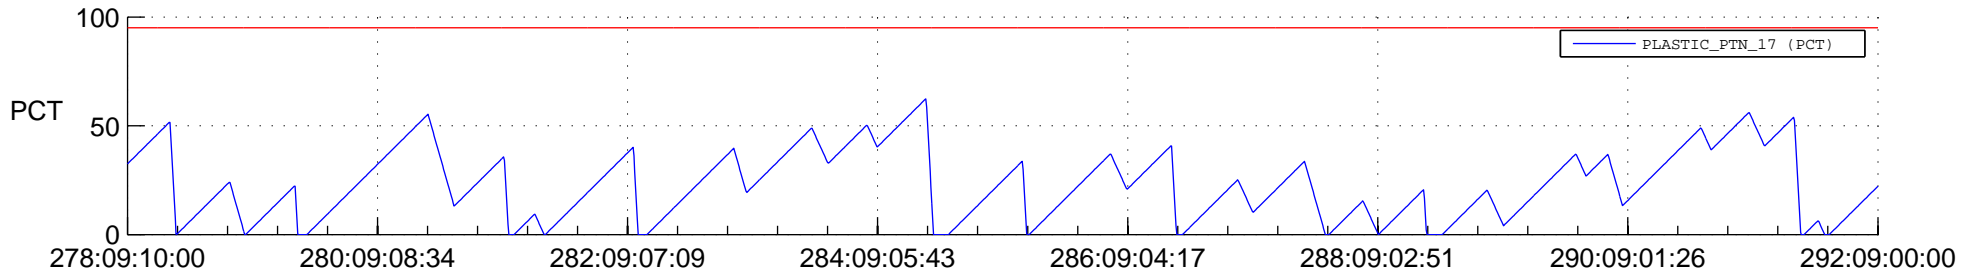

STEREO AHEAD SSR PCT Full Prediction

SWAVES_Percent_Full_Prediction

IMPACT_Percent_Full_Prediction

PLASTIC_Percent_Full_Prediction

Spacecraft_DownLink_Rate

Ground Time (2017:278:09:10:00.000 -2017:292:09:00:00.000)