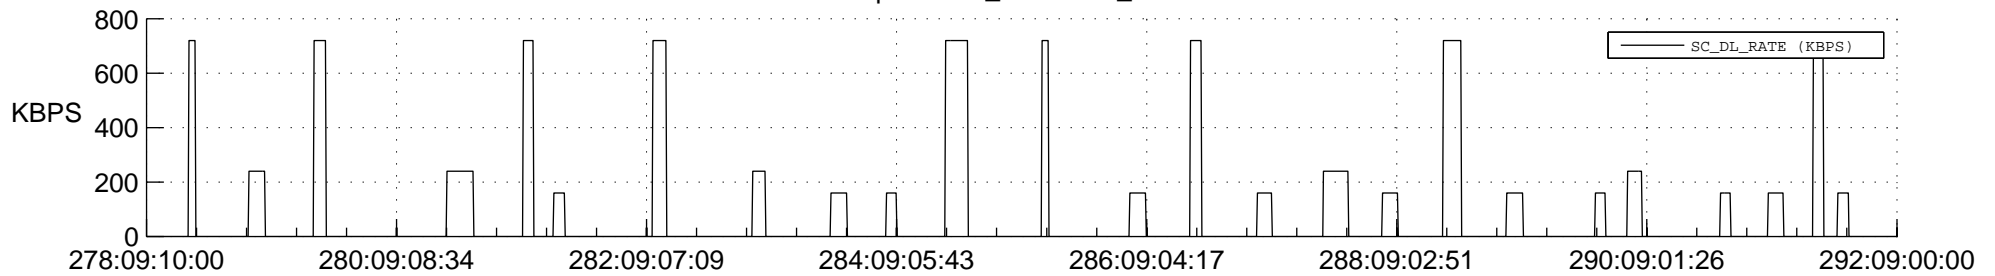

STEREO AHEAD SSR PCT Full Prediction

SWAVES_Percent_Full_Prediction

IMPACT_Percent_Full_Prediction

PLASTIC_Percent_Full_Prediction

Spacecraft_DownLink_Rate

Ground Time (2017:278:09:10:00.000 -2017:292:09:00:00.000)