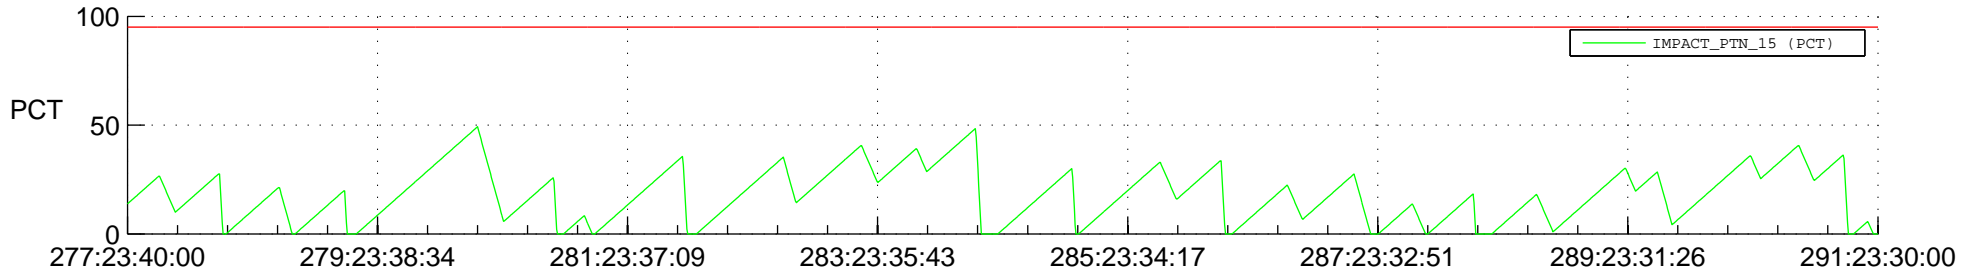

STEREO AHEAD SSR PCT Full Prediction

SWAVES_Percent_Full_Prediction

IMPACT_Percent_Full_Prediction

PLASTIC_Percent_Full_Prediction

Spacecraft_DownLink_Rate

Ground Time (2017:277:23:40:00.000 -2017:291:23:30:00.000)