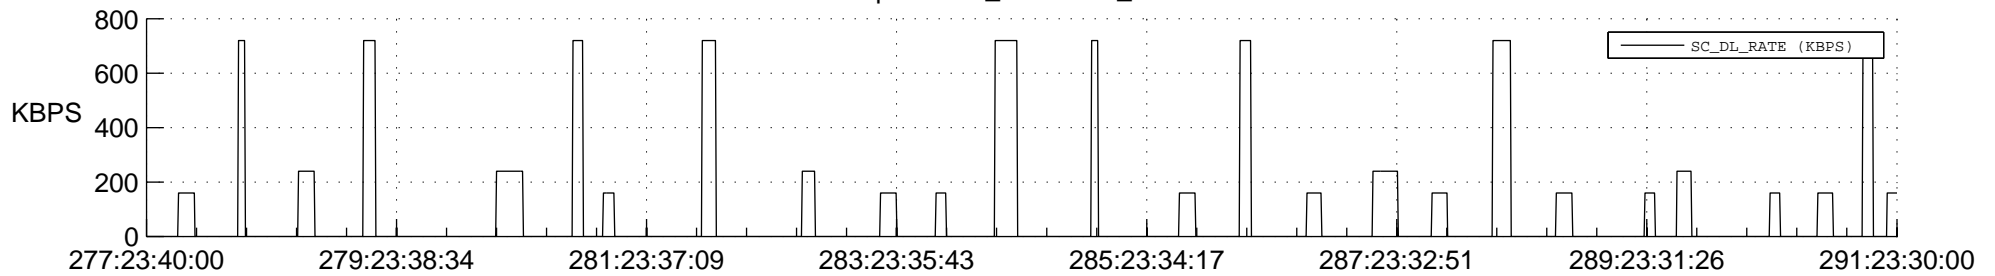

STEREO AHEAD SSR PCT Full Prediction

SWAVES_Percent_Full_Prediction

IMPACT_Percent_Full_Prediction

PLASTIC_Percent_Full_Prediction

Spacecraft_DownLink_Rate

Ground Time (2017:277:23:40:00.000 -2017:291:23:30:00.000)