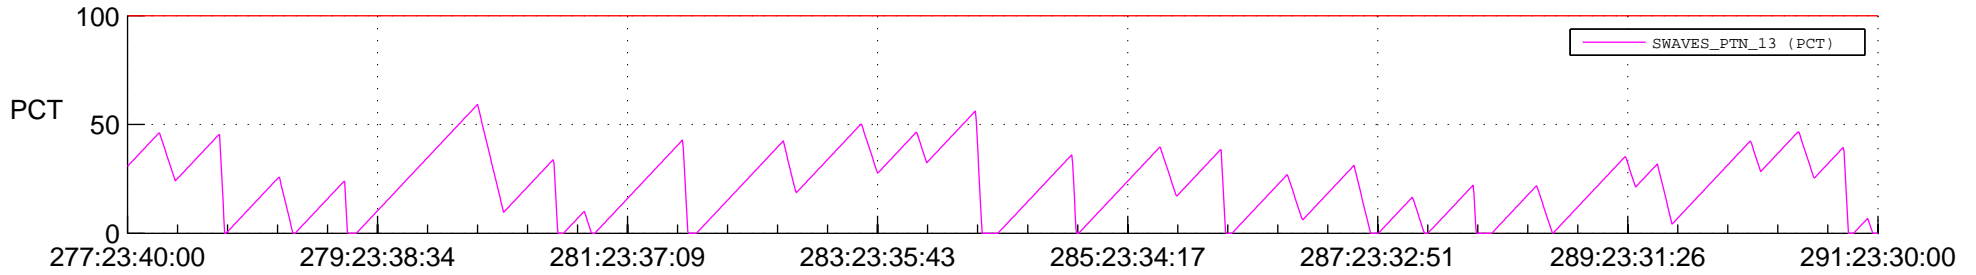

STEREO AHEAD SSR PCT Full Prediction

SWAVES_Percent_Full_Prediction

IMPACT_Percent_Full_Prediction

PLASTIC_Percent_Full_Prediction

Spacecraft_DownLink_Rate

Ground Time (2017:277:23:40:00.000 -2017:291:23:30:00.000)