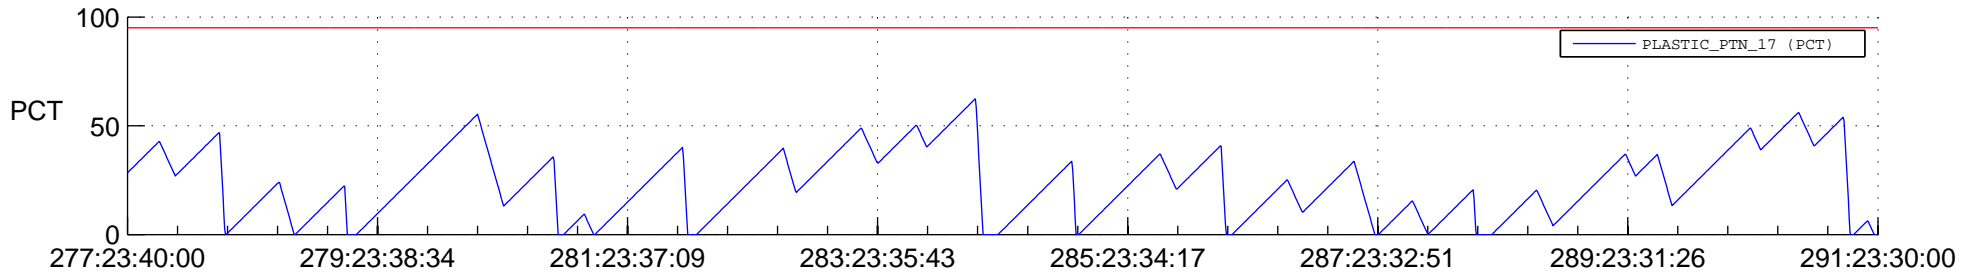

STEREO AHEAD SSR PCT Full Prediction

SWAVES_Percent_Full_Prediction

IMPACT_Percent_Full_Prediction

PLASTIC_Percent_Full_Prediction

Spacecraft_DownLink_Rate

Ground Time (2017:277:23:40:00.000 -2017:291:23:30:00.000)