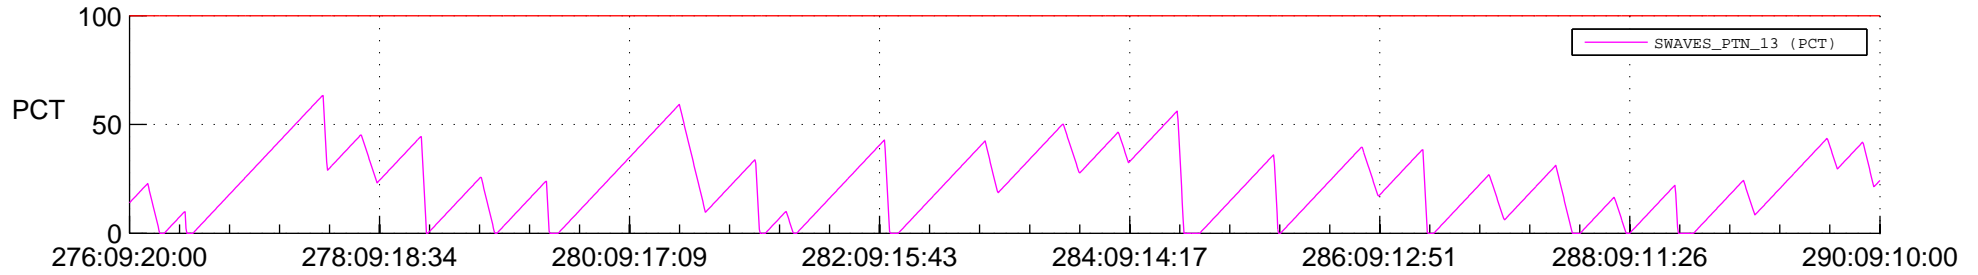

STEREO AHEAD SSR PCT Full Prediction

SWAVES_Percent_Full_Prediction

IMPACT_Percent_Full_Prediction

PLASTIC_Percent_Full_Prediction

Spacecraft_DownLink_Rate

Ground Time (2017:276:09:20:00.000 -2017:290:09:10:00.000)