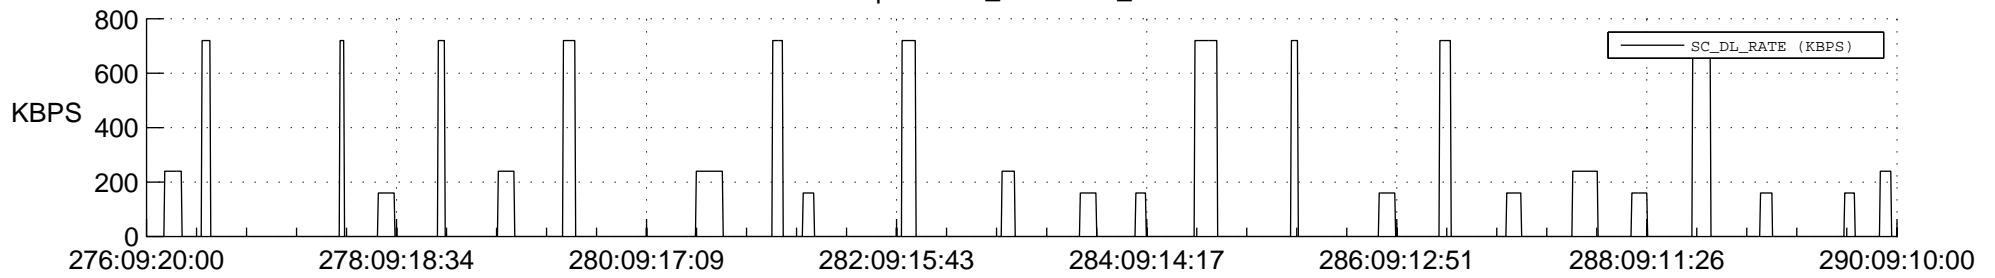

STEREO AHEAD SSR PCT Full Prediction

SWAVES_Percent_Full_Prediction

IMPACT_Percent_Full_Prediction

PLASTIC_Percent_Full_Prediction

Spacecraft_DownLink_Rate

Ground Time (2017:276:09:20:00.000 -2017:290:09:10:00.000)