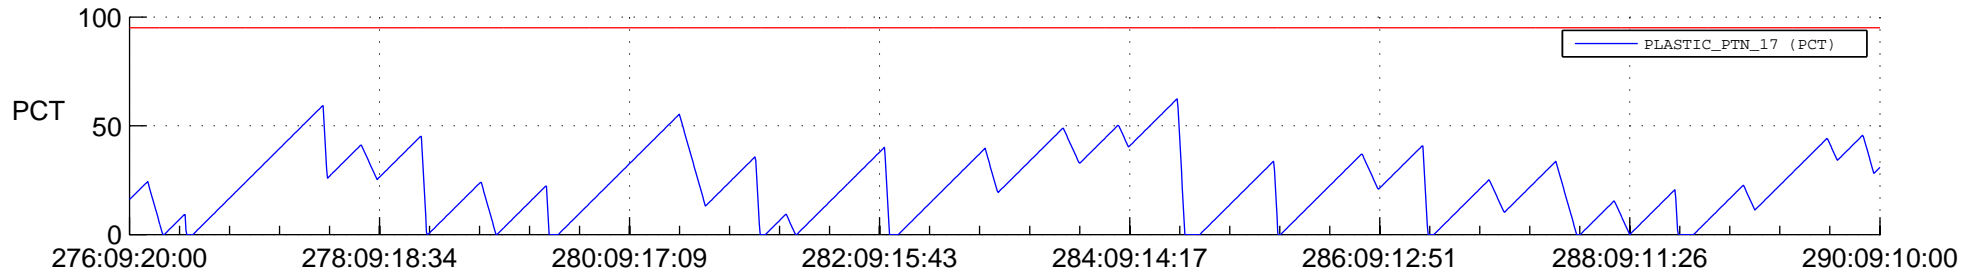

STEREO AHEAD SSR PCT Full Prediction

SWAVES_Percent_Full_Prediction

IMPACT_Percent_Full_Prediction

PLASTIC_Percent_Full_Prediction

Spacecraft_DownLink_Rate

Ground Time (2017:276:09:20:00.000 -2017:290:09:10:00.000)