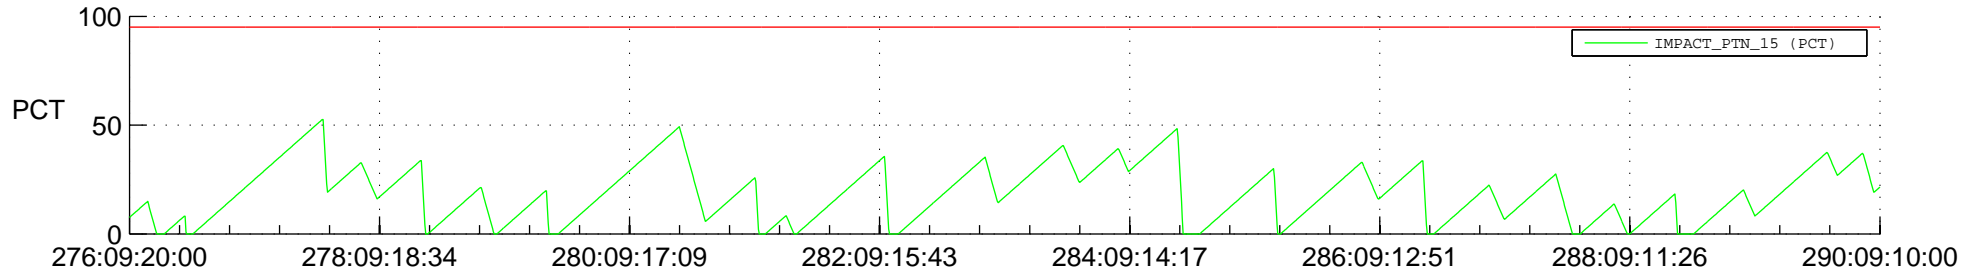

STEREO AHEAD SSR PCT Full Prediction

SWAVES_Percent_Full_Prediction

IMPACT_Percent_Full_Prediction

PLASTIC_Percent_Full_Prediction

Spacecraft_DownLink_Rate

Ground Time (2017:276:09:20:00.000 -2017:290:09:10:00.000)