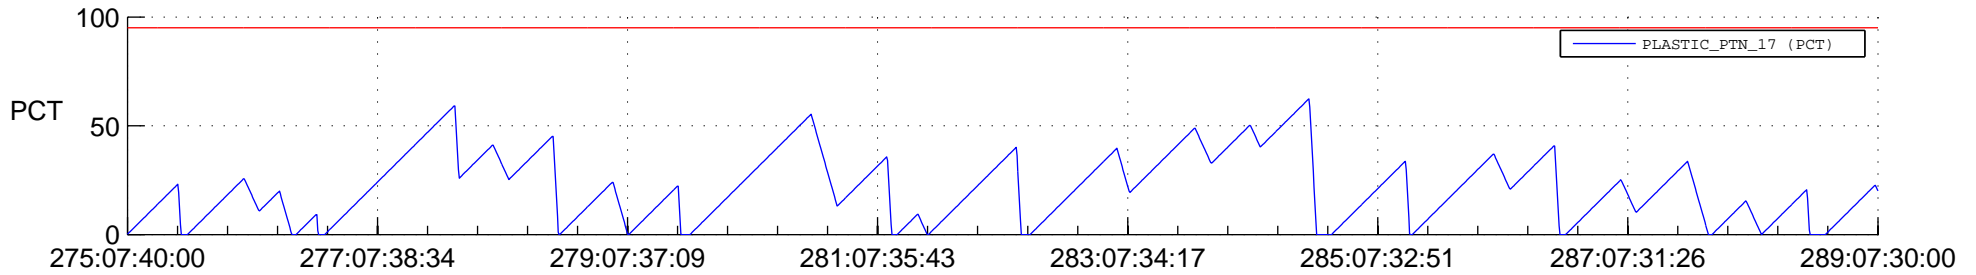

STEREO AHEAD SSR PCT Full Prediction

SWAVES_Percent_Full_Prediction

IMPACT_Percent_Full_Prediction

PLASTIC_Percent_Full_Prediction

Spacecraft_DownLink_Rate

Ground Time (2017:275:07:40:00.000 -2017:289:07:30:00.000)