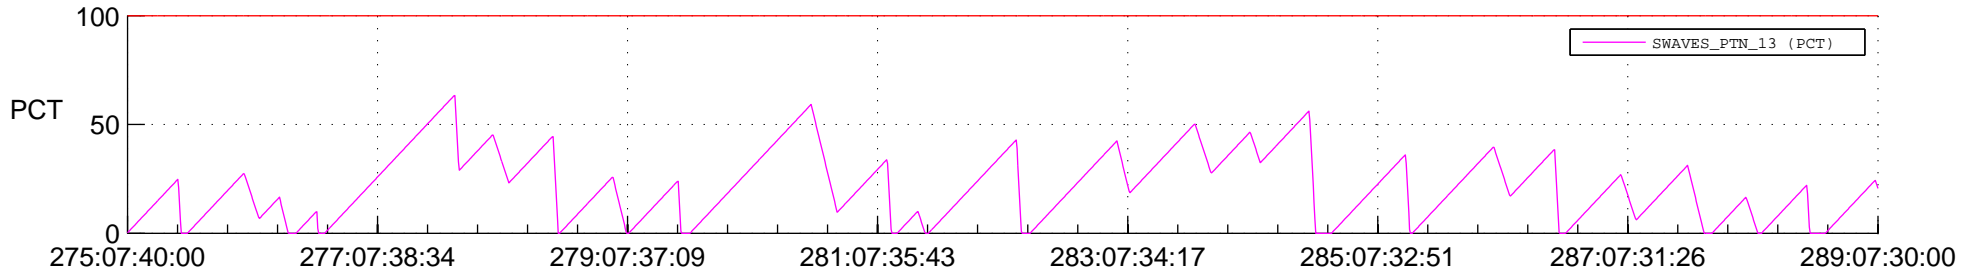

STEREO AHEAD SSR PCT Full Prediction

SWAVES_Percent_Full_Prediction

IMPACT_Percent_Full_Prediction

PLASTIC_Percent_Full_Prediction

Spacecraft_DownLink_Rate

Ground Time (2017:275:07:40:00.000 -2017:289:07:30:00.000)