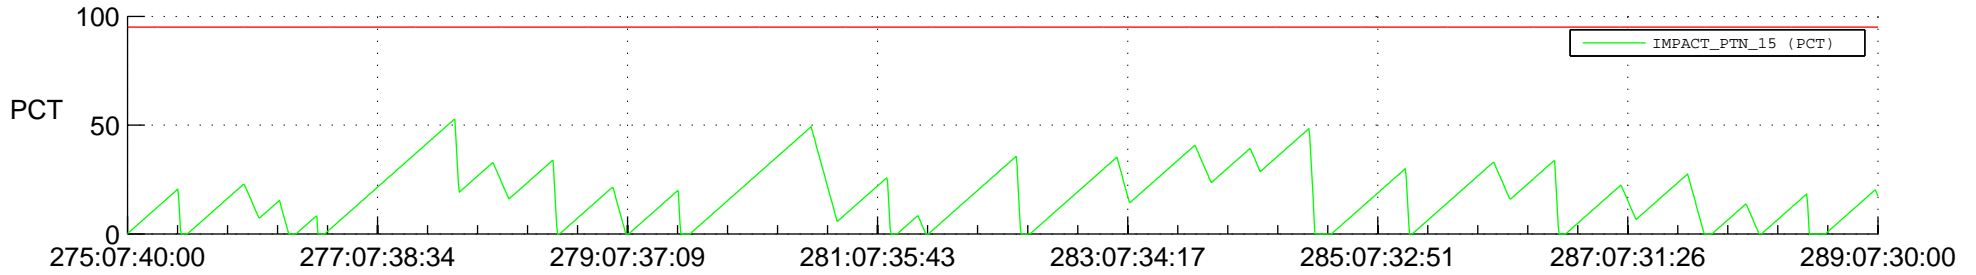

STEREO AHEAD SSR PCT Full Prediction

SWAVES_Percent_Full_Prediction

IMPACT_Percent_Full_Prediction

PLASTIC_Percent_Full_Prediction

Spacecraft_DownLink_Rate

Ground Time (2017:275:07:40:00.000 -2017:289:07:30:00.000)