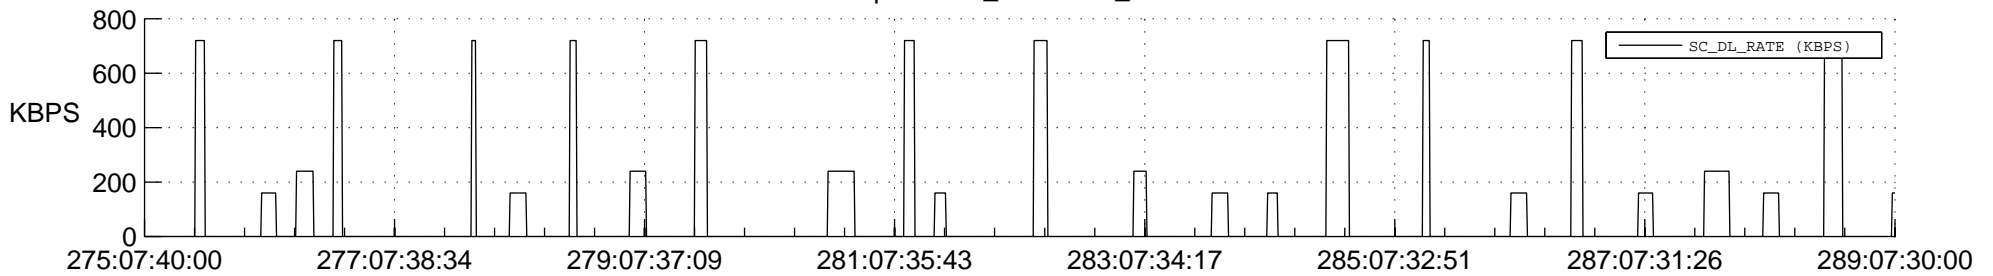

STEREO AHEAD SSR PCT Full Prediction

SWAVES_Percent_Full_Prediction

IMPACT_Percent_Full_Prediction

PLASTIC_Percent_Full_Prediction

Spacecraft_DownLink_Rate

Ground Time (2017:275:07:40:00.000 -2017:289:07:30:00.000)