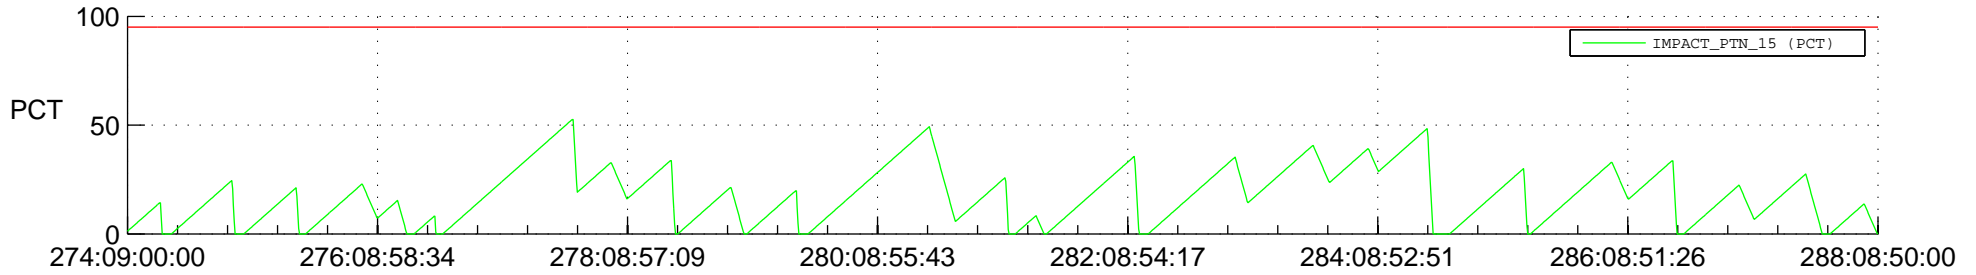

STEREO AHEAD SSR PCT Full Prediction

SWAVES_Percent_Full_Prediction

IMPACT_Percent_Full_Prediction

PLASTIC_Percent_Full_Prediction

Spacecraft_DownLink_Rate

Ground Time (2017:274:09:00:00.000 -2017:288:08:50:00.000)