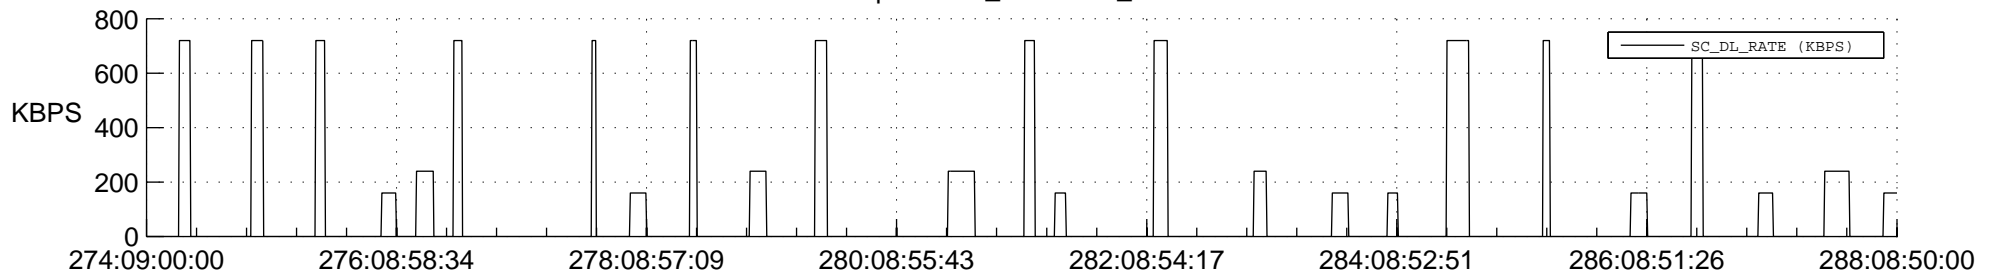

STEREO AHEAD SSR PCT Full Prediction

SWAVES_Percent_Full_Prediction

IMPACT_Percent_Full_Prediction

PLASTIC_Percent_Full_Prediction

Spacecraft_DownLink_Rate

Ground Time (2017:274:09:00:00.000 -2017:288:08:50:00.000)