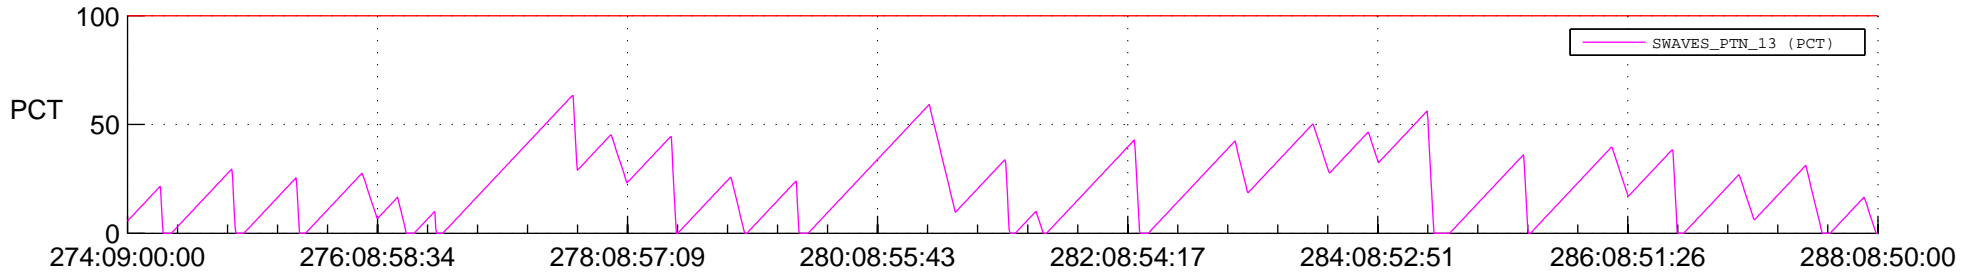

STEREO AHEAD SSR PCT Full Prediction

SWAVES_Percent_Full_Prediction

IMPACT_Percent_Full_Prediction

PLASTIC_Percent_Full_Prediction

Spacecraft_DownLink_Rate

Ground Time (2017:274:09:00:00.000 -2017:288:08:50:00.000)