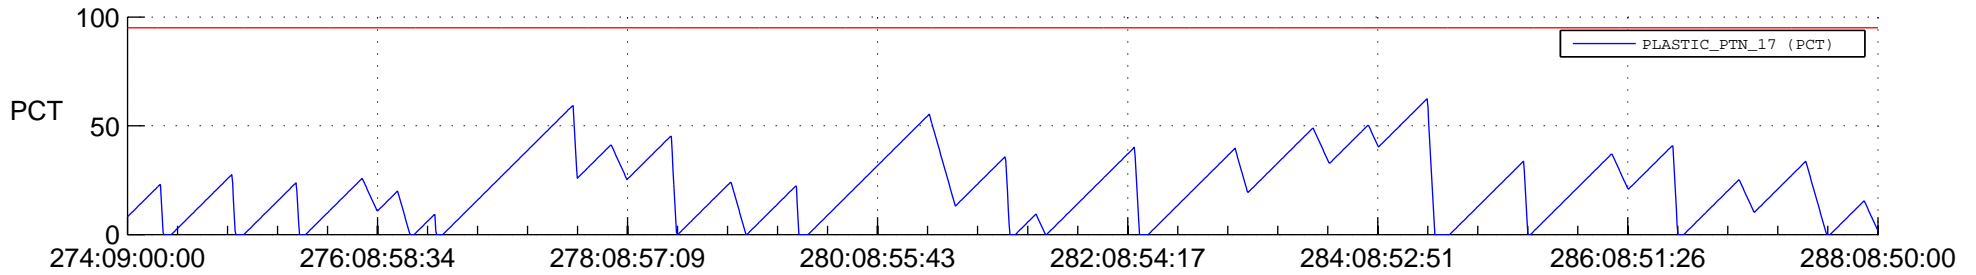

STEREO AHEAD SSR PCT Full Prediction

SWAVES_Percent_Full_Prediction

IMPACT_Percent_Full_Prediction

PLASTIC_Percent_Full_Prediction

Spacecraft_DownLink_Rate

Ground Time (2017:274:09:00:00.000 -2017:288:08:50:00.000)