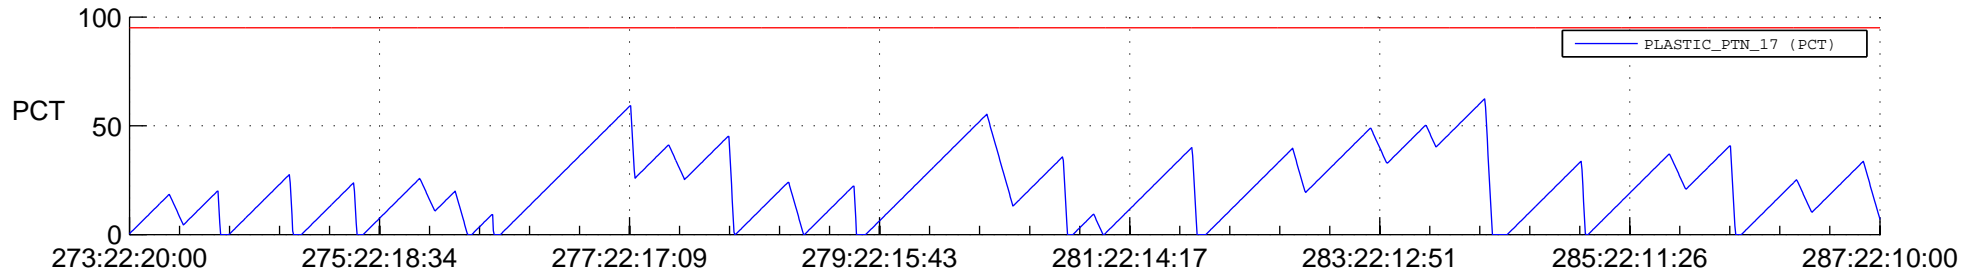

## SWAVES\_Percent\_Full\_Prediction

## Spacecraft\_DownLink\_Rate

Ground Time (2017:273:22:20:00.000 -2017:287:22:10:00.000)