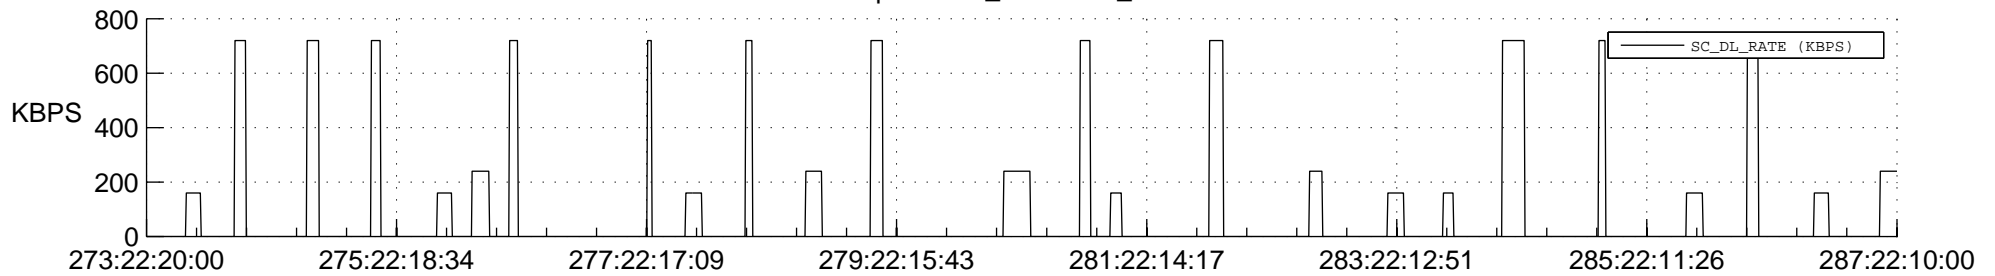

## Spacecraft\_DownLink\_Rate

Ground Time (2017:273:22:20:00.000 -2017:287:22:10:00.000)