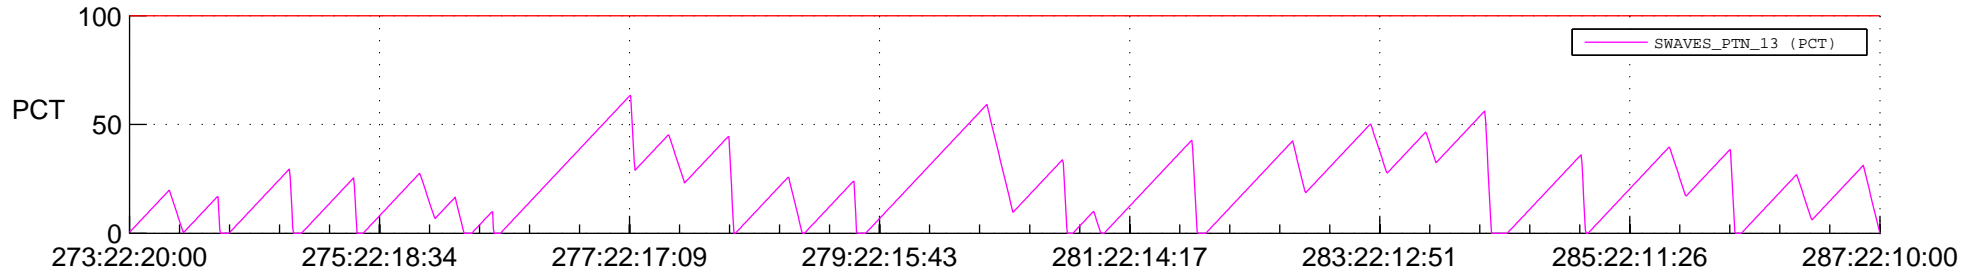

## SWAVES\_Percent\_Full\_Prediction

## Spacecraft\_DownLink\_Rate

Ground Time (2017:273:22:20:00.000 -2017:287:22:10:00.000)