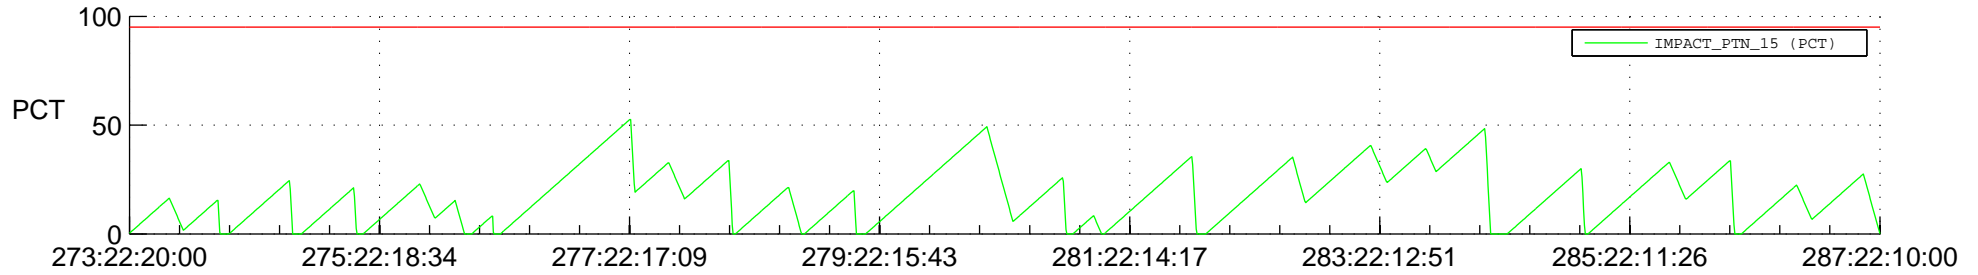

IMPACT_Percent_Full_Prediction