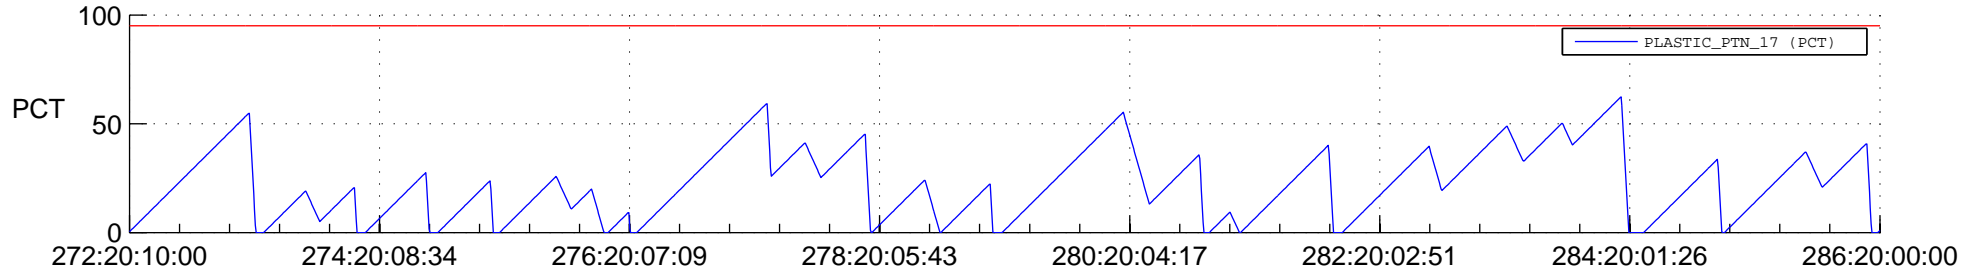

STEREO AHEAD SSR PCT Full Prediction

SWAVES_Percent_Full_Prediction

IMPACT_Percent_Full_Prediction

PLASTIC_Percent_Full_Prediction

Spacecraft_DownLink_Rate

Ground Time (2017:272:20:10:00.000 -2017:286:20:00:00.000)