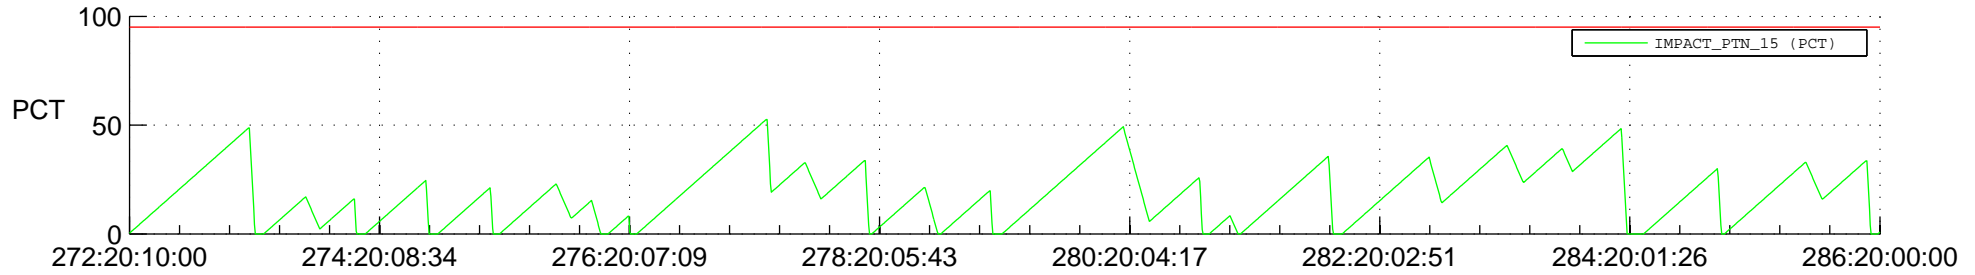

STEREO AHEAD SSR PCT Full Prediction

SWAVES_Percent_Full_Prediction

IMPACT_Percent_Full_Prediction

PLASTIC_Percent_Full_Prediction

Spacecraft_DownLink_Rate

Ground Time (2017:272:20:10:00.000 -2017:286:20:00:00.000)