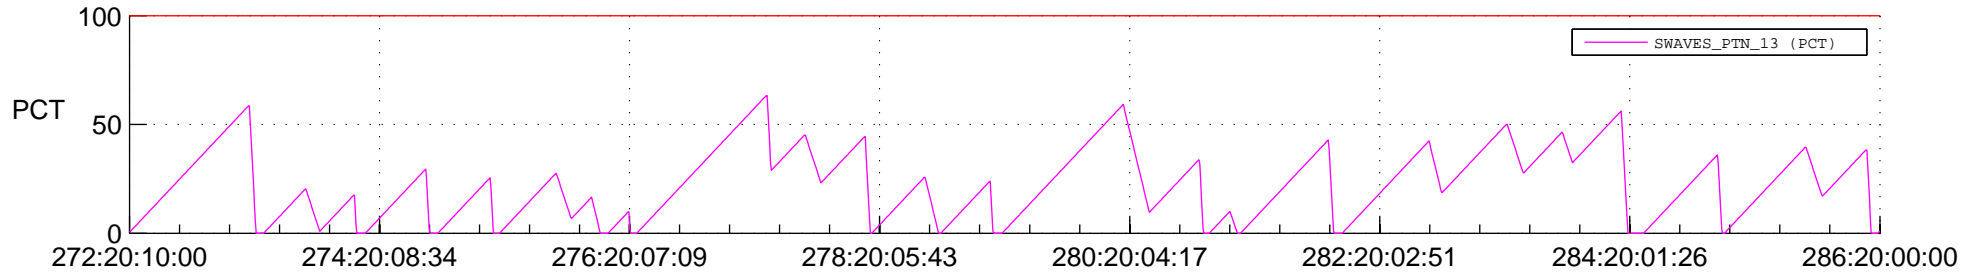

STEREO AHEAD SSR PCT Full Prediction

SWAVES_Percent_Full_Prediction

IMPACT_Percent_Full_Prediction

PLASTIC_Percent_Full_Prediction

Spacecraft_DownLink_Rate

Ground Time (2017:272:20:10:00.000 -2017:286:20:00:00.000)