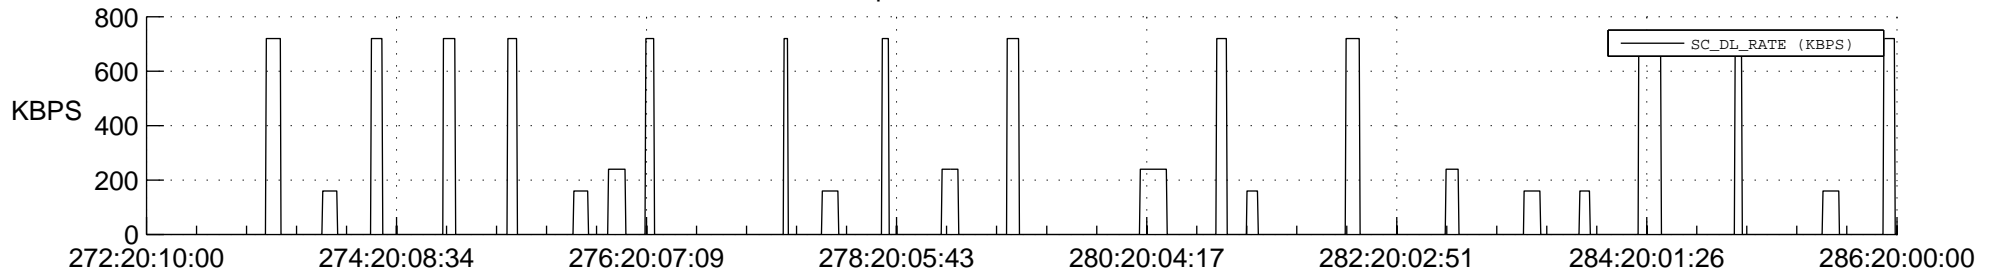

STEREO AHEAD SSR PCT Full Prediction

SWAVES_Percent_Full_Prediction

IMPACT_Percent_Full_Prediction

PLASTIC_Percent_Full_Prediction

Spacecraft_DownLink_Rate

Ground Time (2017:272:20:10:00.000 -2017:286:20:00:00.000)