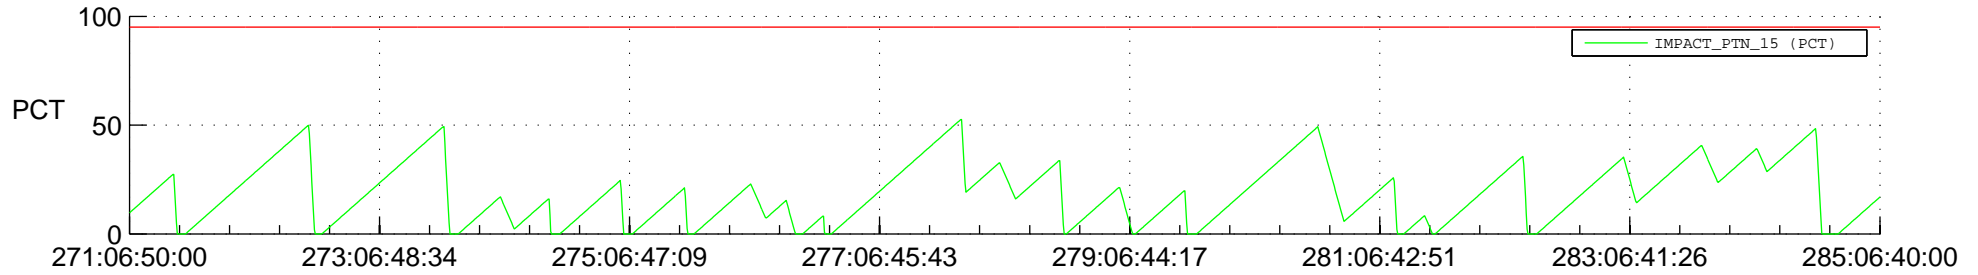

STEREO AHEAD SSR PCT Full Prediction

SWAVES_Percent_Full_Prediction

IMPACT_Percent_Full_Prediction

PLASTIC_Percent_Full_Prediction

Spacecraft_DownLink_Rate

Ground Time (2017:271:06:50:00.000 -2017:285:06:40:00.000)