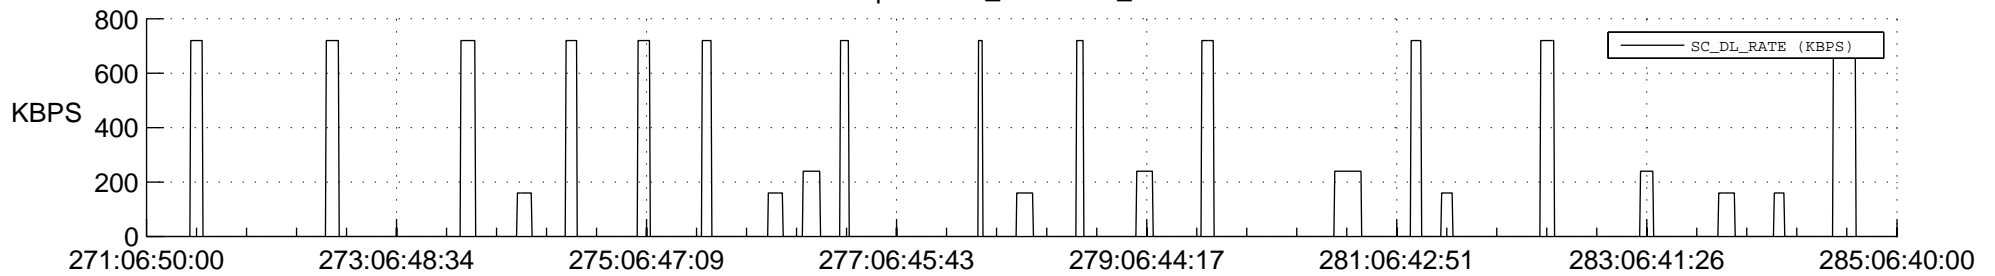

STEREO AHEAD SSR PCT Full Prediction

SWAVES_Percent_Full_Prediction

IMPACT_Percent_Full_Prediction

PLASTIC_Percent_Full_Prediction

Spacecraft_DownLink_Rate

Ground Time (2017:271:06:50:00.000 -2017:285:06:40:00.000)