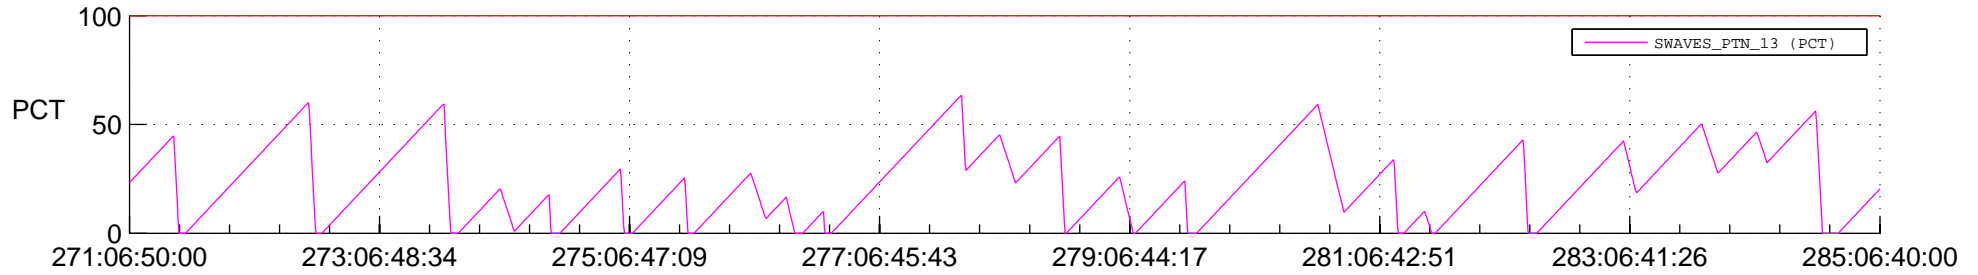

STEREO AHEAD SSR PCT Full Prediction

SWAVES_Percent_Full_Prediction

IMPACT_Percent_Full_Prediction

PLASTIC_Percent_Full_Prediction

Spacecraft_DownLink_Rate

Ground Time (2017:271:06:50:00.000 -2017:285:06:40:00.000)