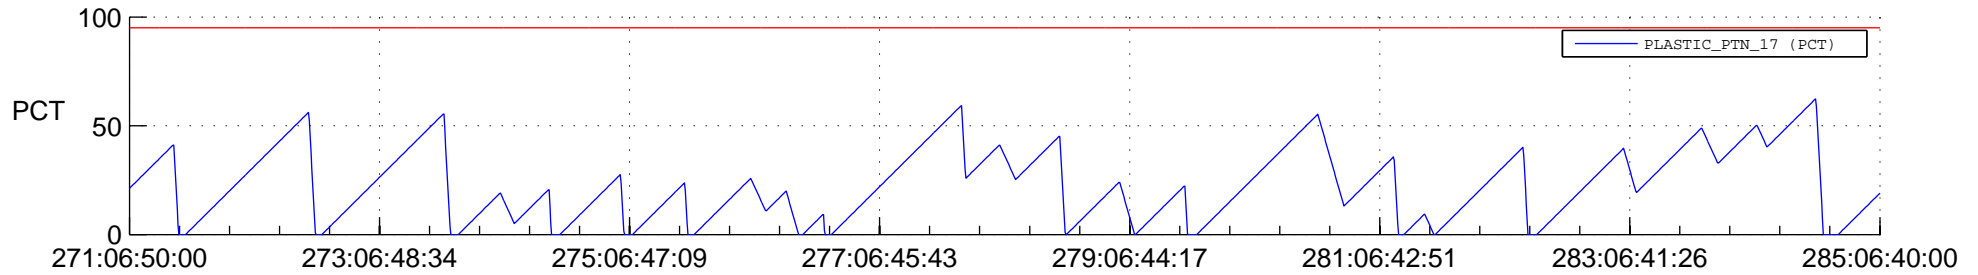

STEREO AHEAD SSR PCT Full Prediction

SWAVES_Percent_Full_Prediction

IMPACT_Percent_Full_Prediction

PLASTIC_Percent_Full_Prediction

Spacecraft_DownLink_Rate

Ground Time (2017:271:06:50:00.000 -2017:285:06:40:00.000)