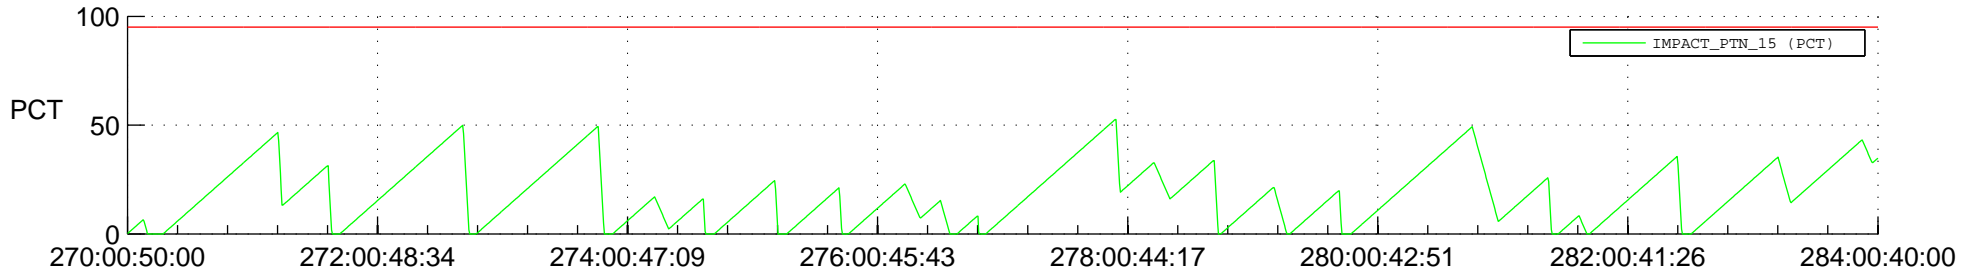

STEREO AHEAD SSR PCT Full Prediction

SWAVES_Percent_Full_Prediction

IMPACT_Percent_Full_Prediction

PLASTIC_Percent_Full_Prediction

Spacecraft_DownLink_Rate