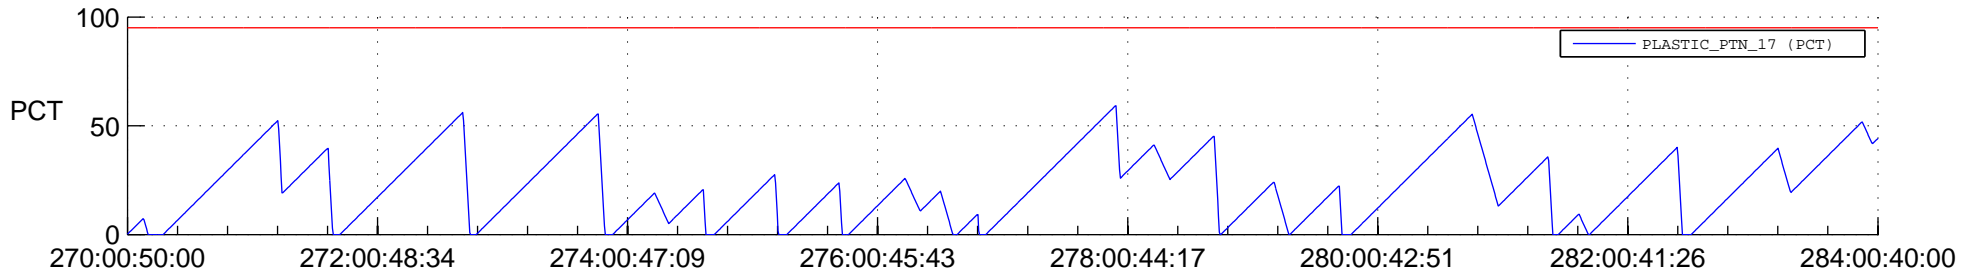

STEREO AHEAD SSR PCT Full Prediction

SWAVES_Percent_Full_Prediction

IMPACT_Percent_Full_Prediction

PLASTIC_Percent_Full_Prediction

Spacecraft_DownLink_Rate