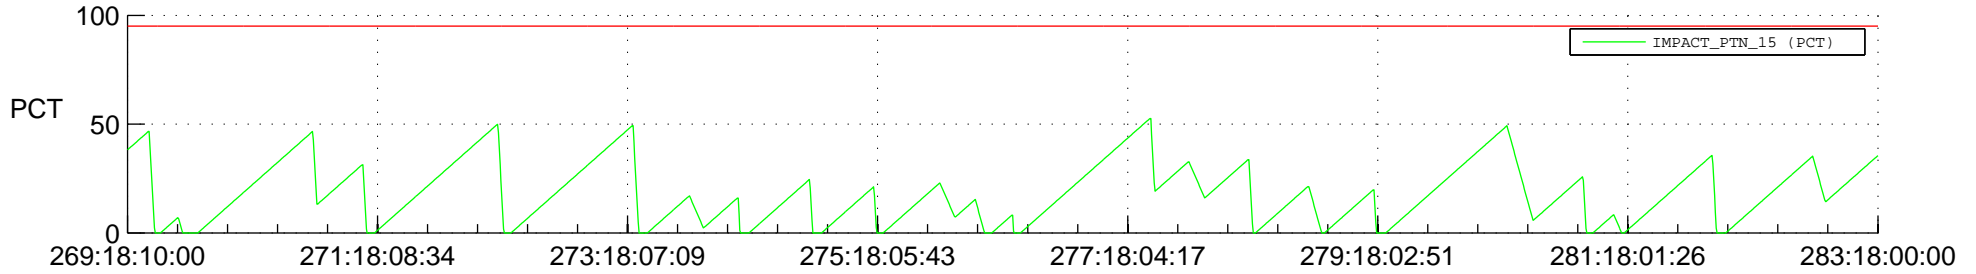

IMPACT_Percent_Full_Prediction