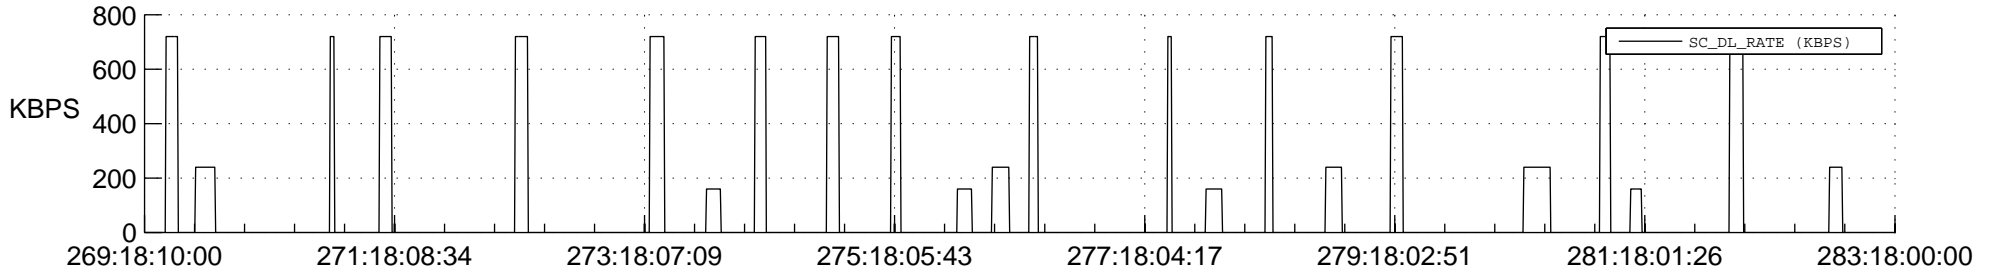

## Spacecraft\_DownLink\_Rate

Ground Time (2017:269:18:10:00.000 -2017:283:18:00:00.000)