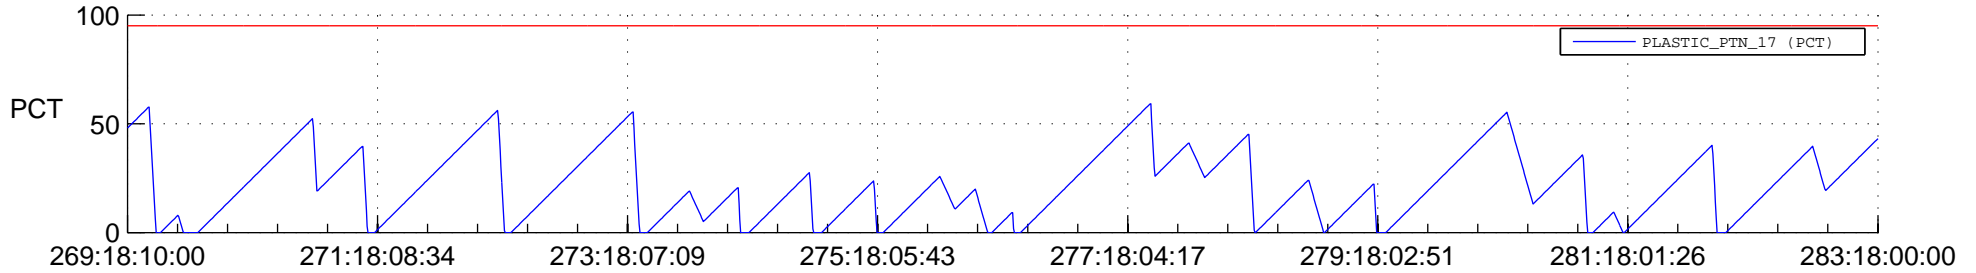

# STEREO AHEAD SSR PCT Full Prediction

## SWAVES\_Percent\_Full\_Prediction

## Spacecraft\_DownLink\_Rate

Ground Time (2017:269:18:10:00.000 -2017:283:18:00:00.000)