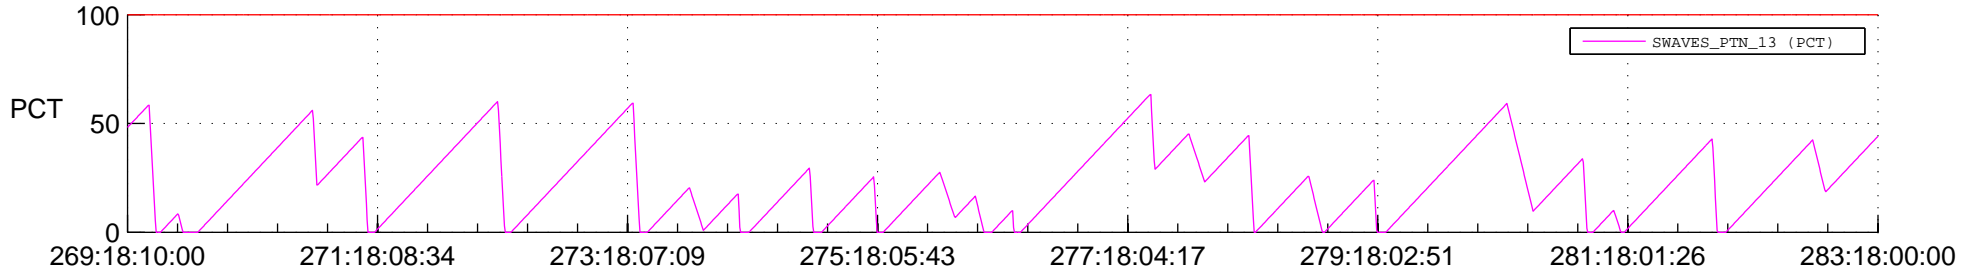

# STEREO AHEAD SSR PCT Full Prediction

## SWAVES\_Percent\_Full\_Prediction

## Spacecraft\_DownLink\_Rate

Ground Time (2017:269:18:10:00.000 -2017:283:18:00:00.000)