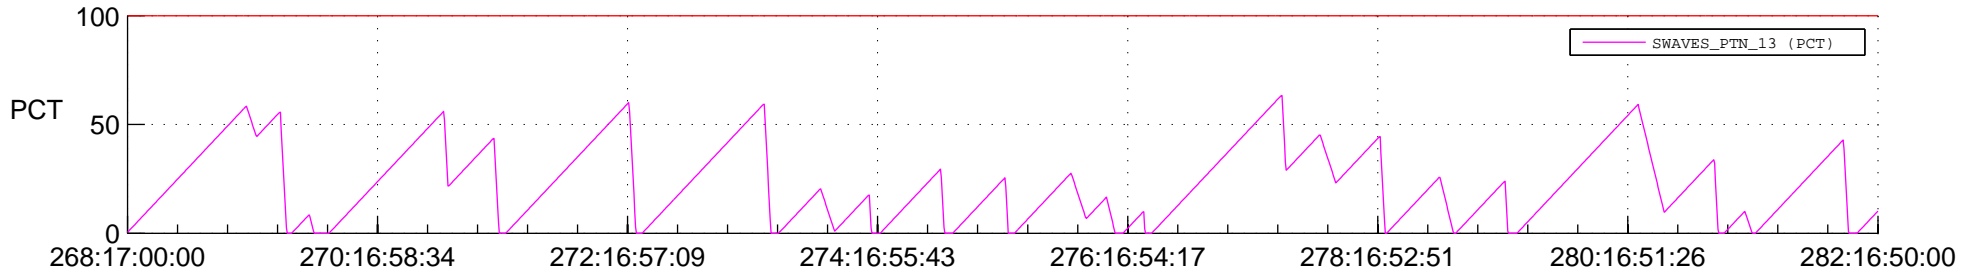

STEREO AHEAD SSR PCT Full Prediction

SWAVES_Percent_Full_Prediction

IMPACT_Percent_Full_Prediction

PLASTIC_Percent_Full_Prediction

Spacecraft_DownLink_Rate

Ground Time (2017:268:17:00:00.000 -2017:282:16:50:00.000)