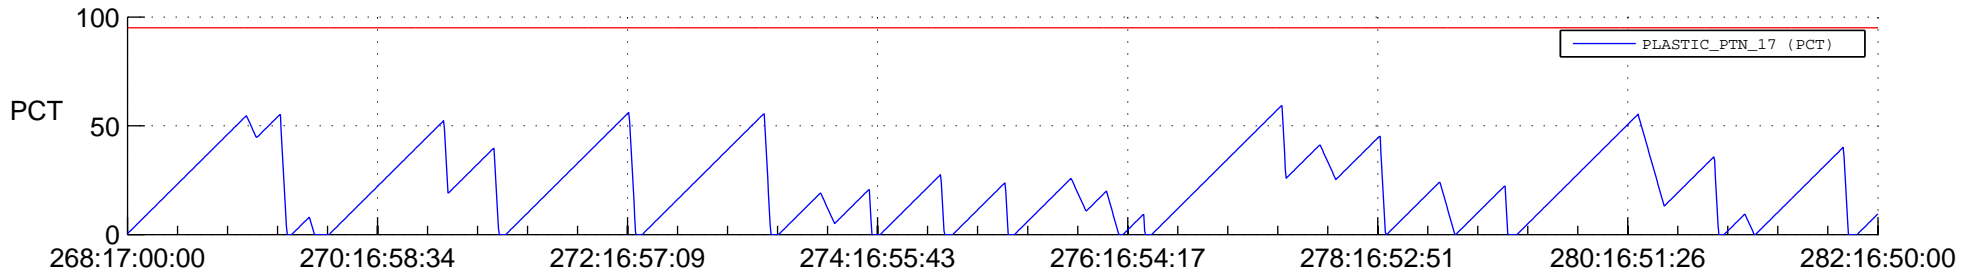

STEREO AHEAD SSR PCT Full Prediction

SWAVES_Percent_Full_Prediction

IMPACT_Percent_Full_Prediction

PLASTIC_Percent_Full_Prediction

Spacecraft_DownLink_Rate

Ground Time (2017:268:17:00:00.000 -2017:282:16:50:00.000)