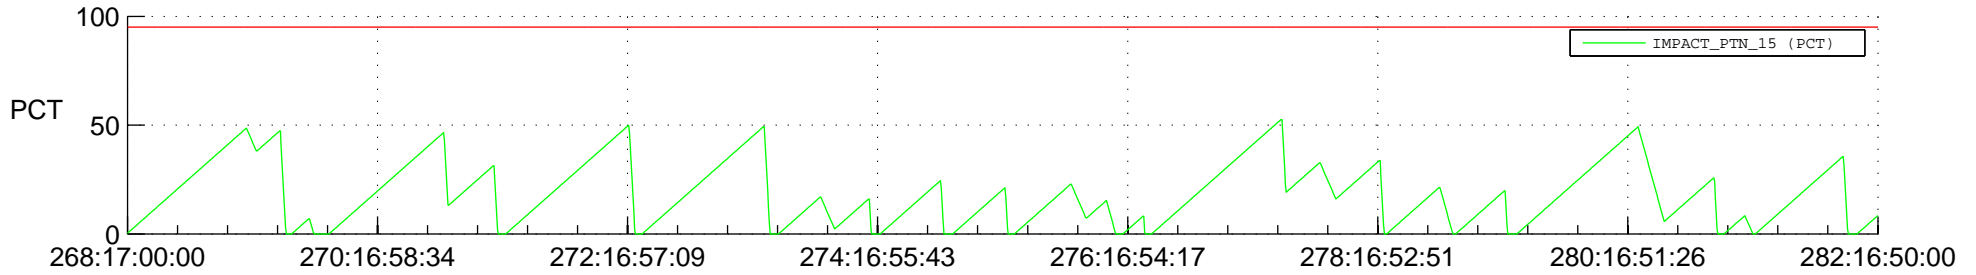

STEREO AHEAD SSR PCT Full Prediction

SWAVES_Percent_Full_Prediction

IMPACT_Percent_Full_Prediction

PLASTIC_Percent_Full_Prediction

Spacecraft_DownLink_Rate

Ground Time (2017:268:17:00:00.000 -2017:282:16:50:00.000)