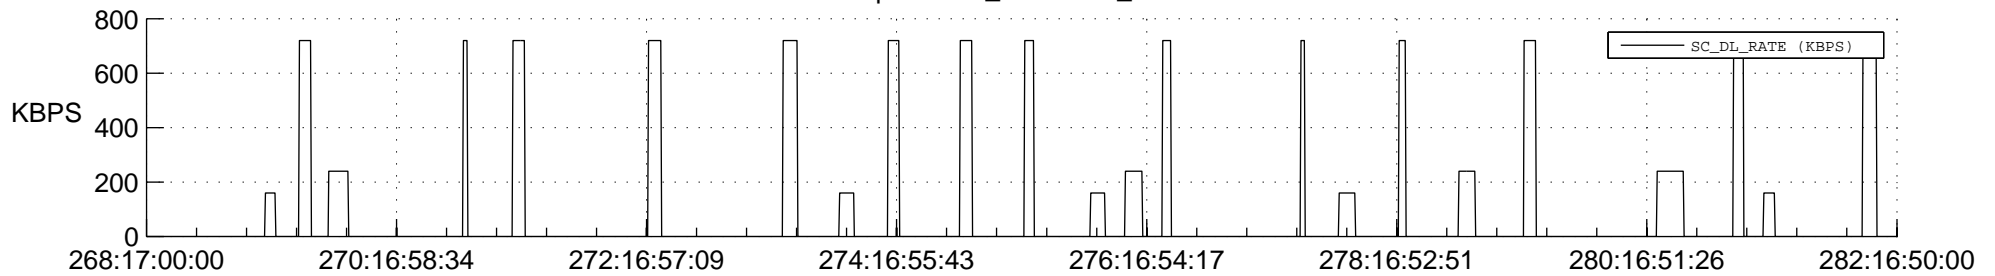

STEREO AHEAD SSR PCT Full Prediction

SWAVES_Percent_Full_Prediction

IMPACT_Percent_Full_Prediction

PLASTIC_Percent_Full_Prediction

Spacecraft_DownLink_Rate

Ground Time (2017:268:17:00:00.000 -2017:282:16:50:00.000)