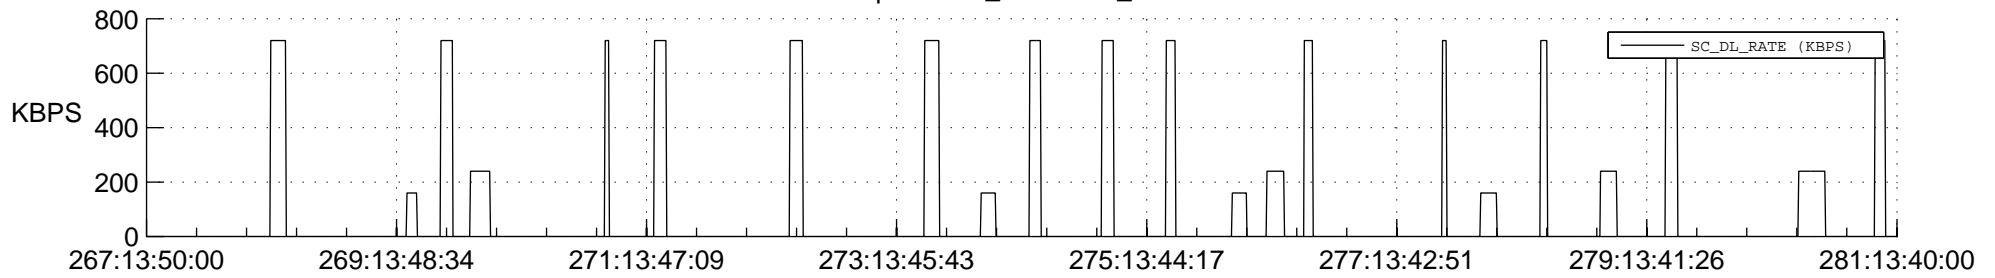

STEREO AHEAD SSR PCT Full Prediction

SWAVES_Percent_Full_Prediction

IMPACT_Percent_Full_Prediction

PLASTIC_Percent_Full_Prediction

Spacecraft_DownLink_Rate

Ground Time (2017:267:13:50:00.000 -2017:281:13:40:00.000)