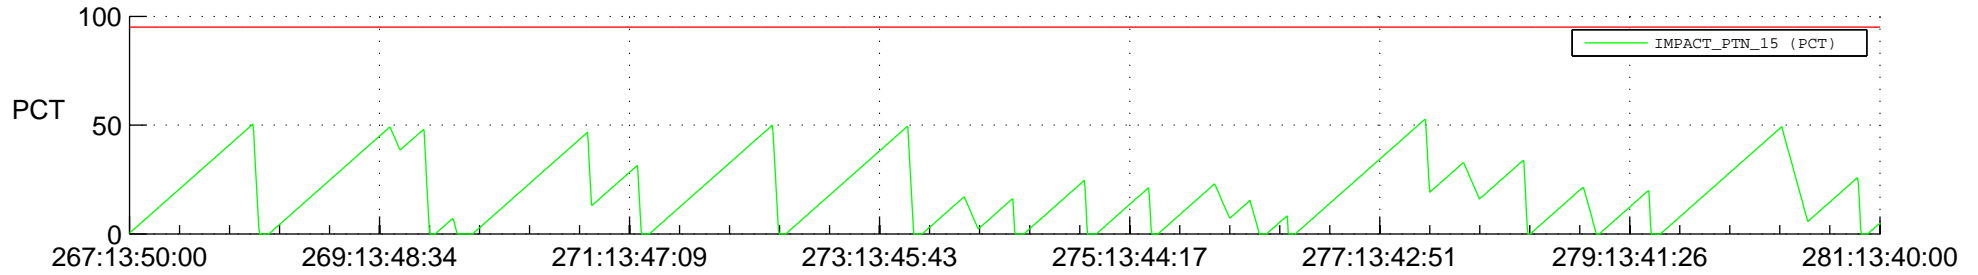

STEREO AHEAD SSR PCT Full Prediction

SWAVES_Percent_Full_Prediction

IMPACT_Percent_Full_Prediction

PLASTIC_Percent_Full_Prediction

Spacecraft_DownLink_Rate

Ground Time (2017:267:13:50:00.000 -2017:281:13:40:00.000)