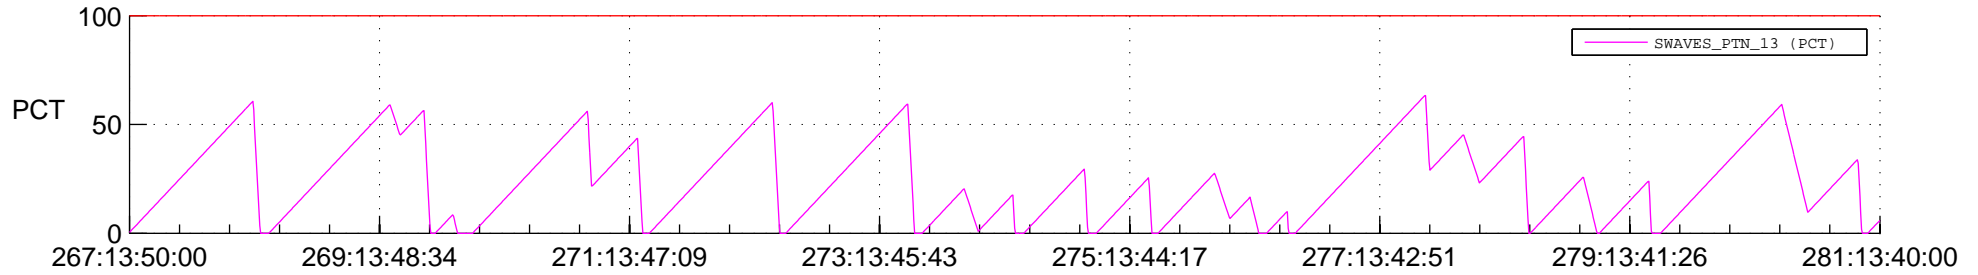

STEREO AHEAD SSR PCT Full Prediction

SWAVES_Percent_Full_Prediction

IMPACT_Percent_Full_Prediction

PLASTIC_Percent_Full_Prediction

Spacecraft_DownLink_Rate

Ground Time (2017:267:13:50:00.000 -2017:281:13:40:00.000)