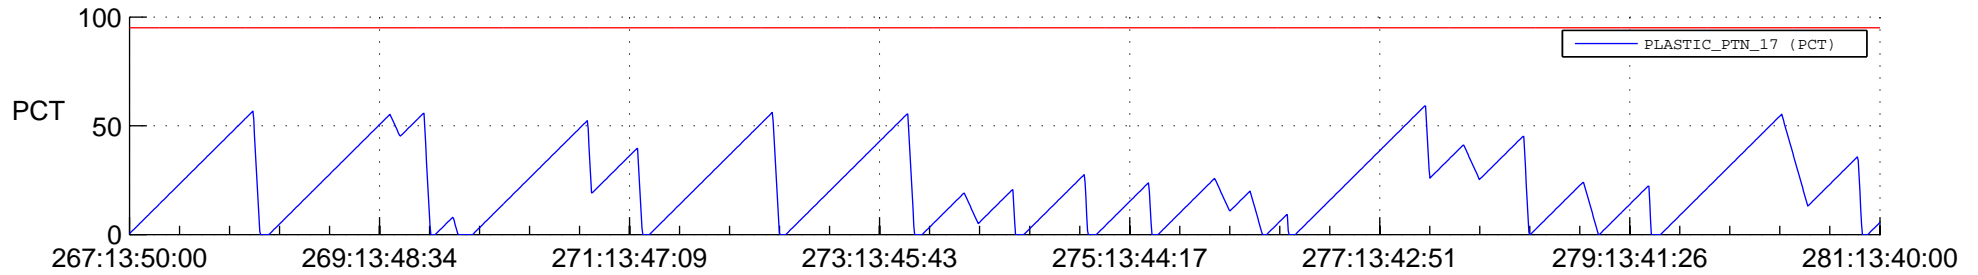

STEREO AHEAD SSR PCT Full Prediction

SWAVES_Percent_Full_Prediction

IMPACT_Percent_Full_Prediction

PLASTIC_Percent_Full_Prediction

Spacecraft_DownLink_Rate

Ground Time (2017:267:13:50:00.000 -2017:281:13:40:00.000)