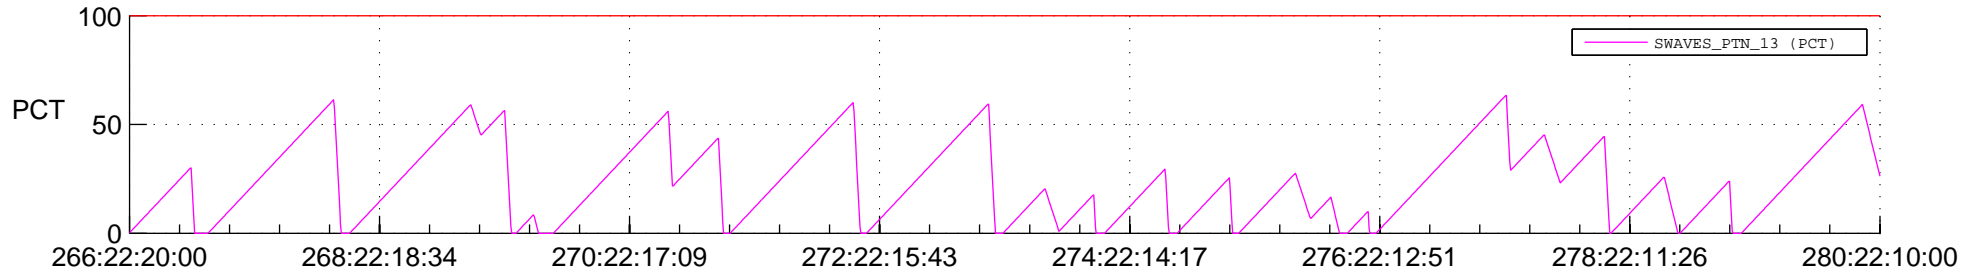

STEREO AHEAD SSR PCT Full Prediction

SWAVES_Percent_Full_Prediction

IMPACT_Percent_Full_Prediction

PLASTIC_Percent_Full_Prediction

Spacecraft_DownLink_Rate