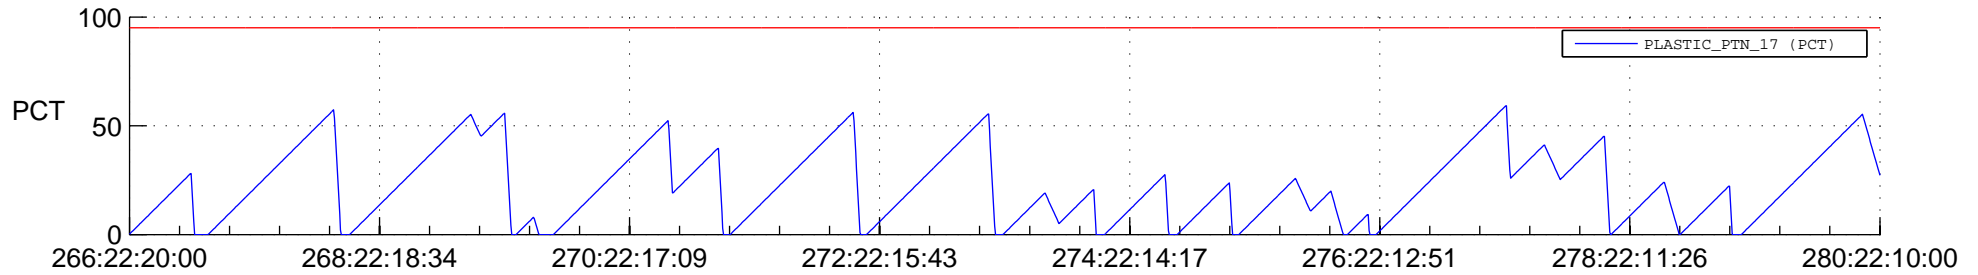

STEREO AHEAD SSR PCT Full Prediction

SWAVES_Percent_Full_Prediction

IMPACT_Percent_Full_Prediction

PLASTIC_Percent_Full_Prediction

Spacecraft_DownLink_Rate