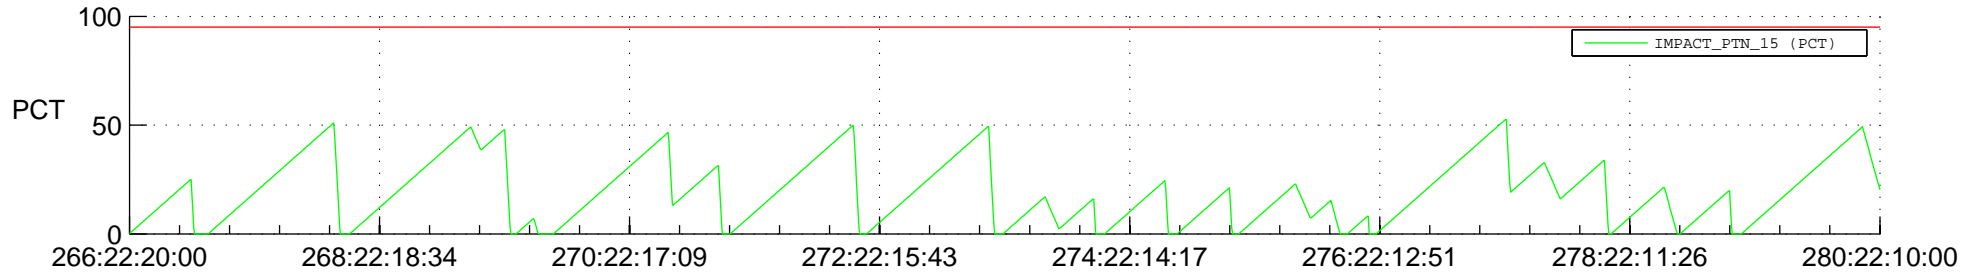

STEREO AHEAD SSR PCT Full Prediction

SWAVES_Percent_Full_Prediction

IMPACT_Percent_Full_Prediction

PLASTIC_Percent_Full_Prediction

Spacecraft_DownLink_Rate