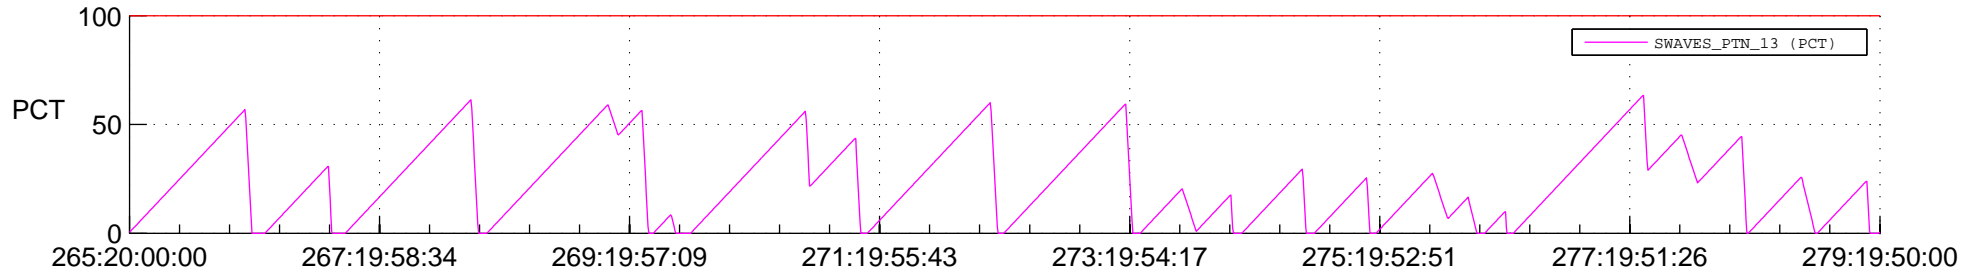

STEREO AHEAD SSR PCT Full Prediction

SWAVES_Percent_Full_Prediction

IMPACT_Percent_Full_Prediction

PLASTIC_Percent_Full_Prediction

Spacecraft_DownLink_Rate

Ground Time (2017:265:20:00:00.000 -2017:279:19:50:00.000)