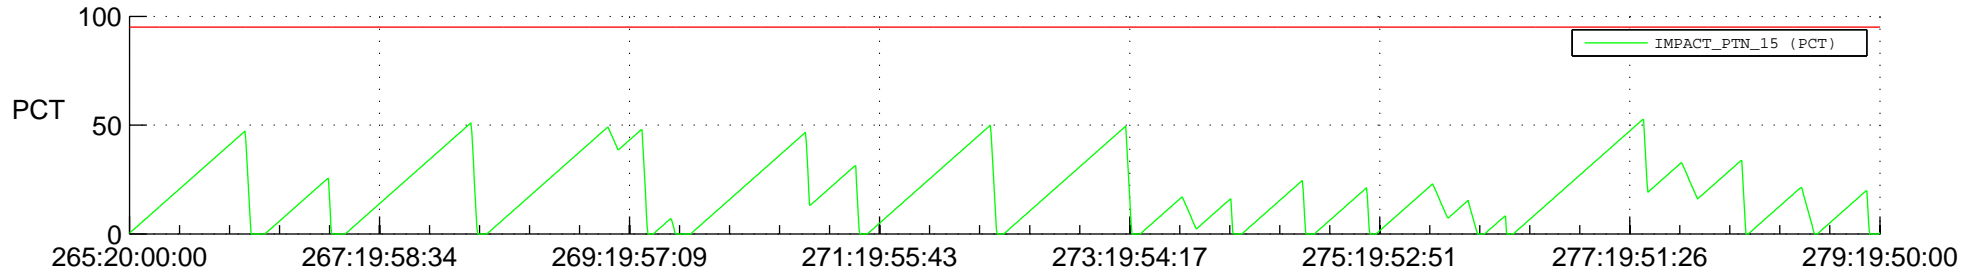

STEREO AHEAD SSR PCT Full Prediction

SWAVES_Percent_Full_Prediction

IMPACT_Percent_Full_Prediction

PLASTIC_Percent_Full_Prediction

Spacecraft_DownLink_Rate

Ground Time (2017:265:20:00:00.000 -2017:279:19:50:00.000)