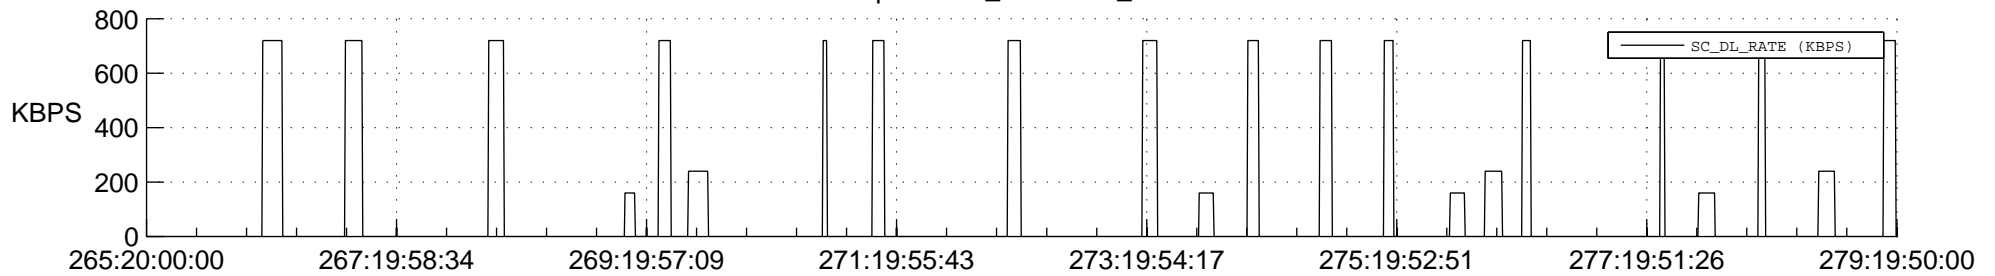

STEREO AHEAD SSR PCT Full Prediction

SWAVES_Percent_Full_Prediction

IMPACT_Percent_Full_Prediction

PLASTIC_Percent_Full_Prediction

Spacecraft_DownLink_Rate

Ground Time (2017:265:20:00:00.000 -2017:279:19:50:00.000)