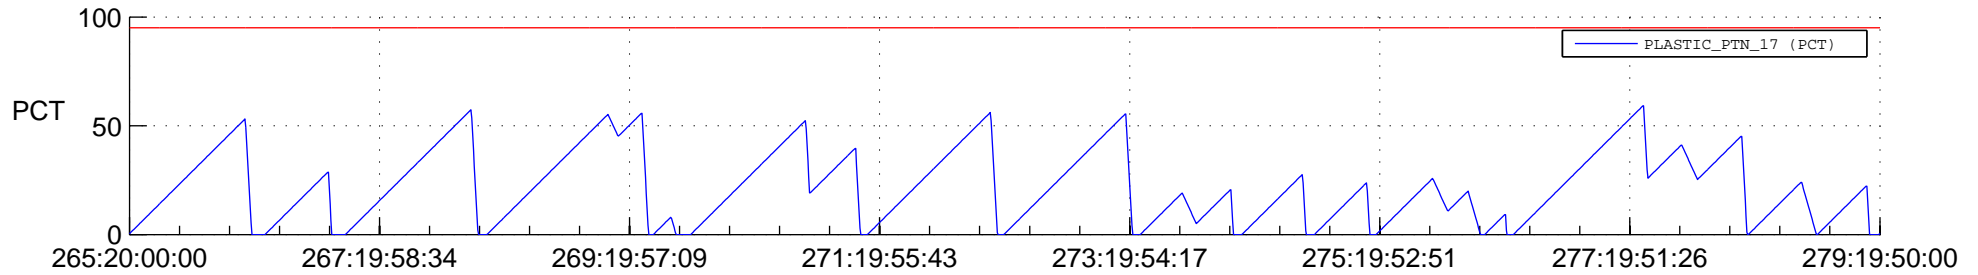

STEREO AHEAD SSR PCT Full Prediction

SWAVES_Percent_Full_Prediction

IMPACT_Percent_Full_Prediction

PLASTIC_Percent_Full_Prediction

Spacecraft_DownLink_Rate

Ground Time (2017:265:20:00:00.000 -2017:279:19:50:00.000)