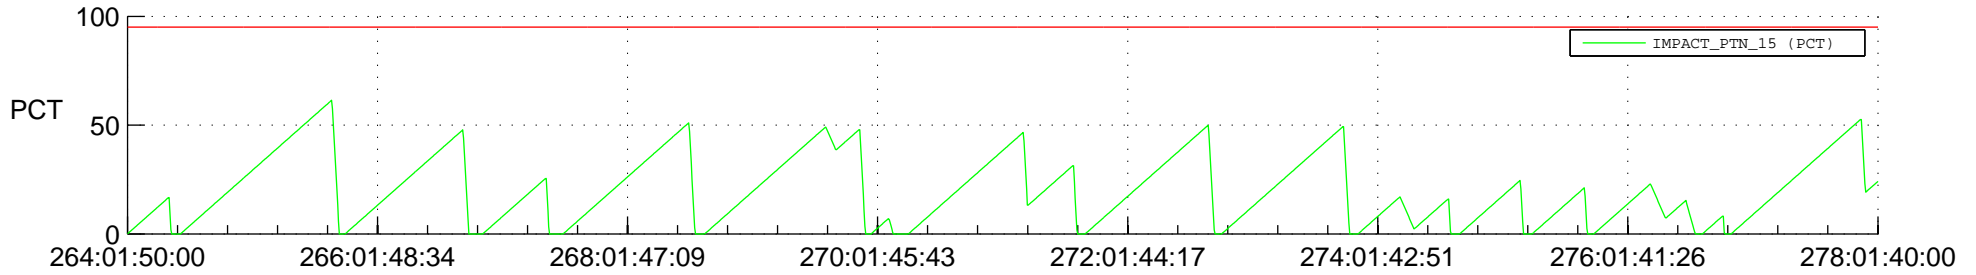

IMPACT_Percent_Full_Prediction