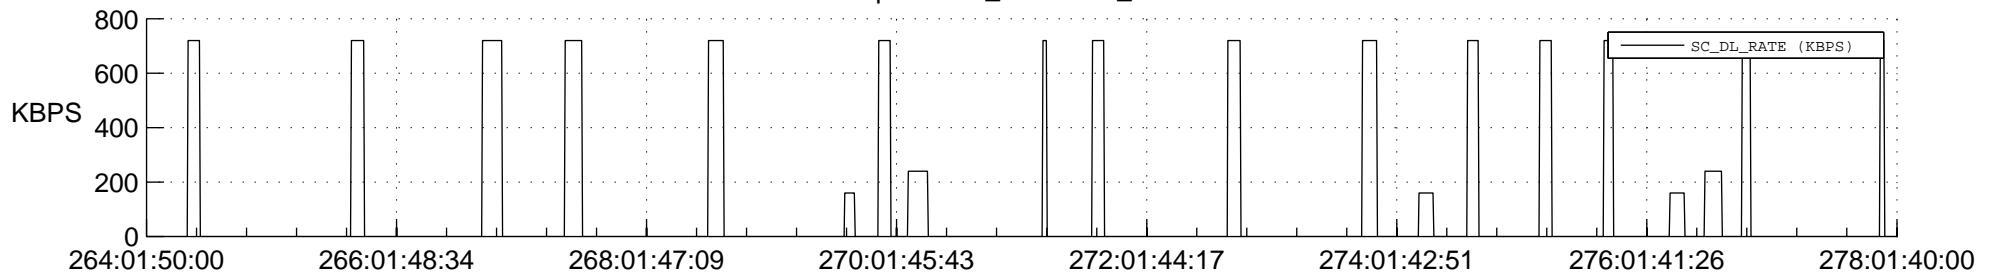

## Spacecraft\_DownLink\_Rate

Ground Time (2017:264:01:50:00.000 -2017:278:01:40:00.000)