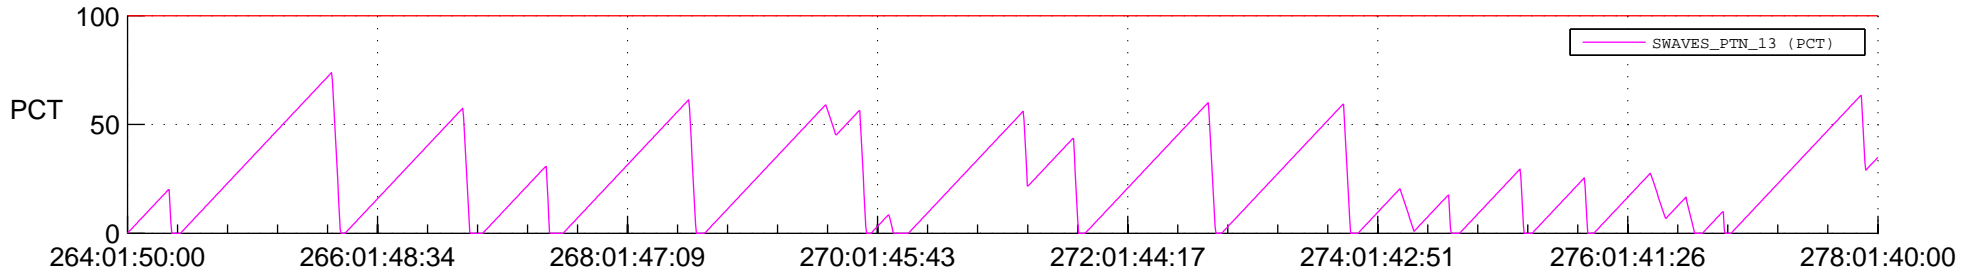

# STEREO AHEAD SSR PCT Full Prediction

## SWAVES\_Percent\_Full\_Prediction

## Spacecraft\_DownLink\_Rate

Ground Time (2017:264:01:50:00.000 -2017:278:01:40:00.000)