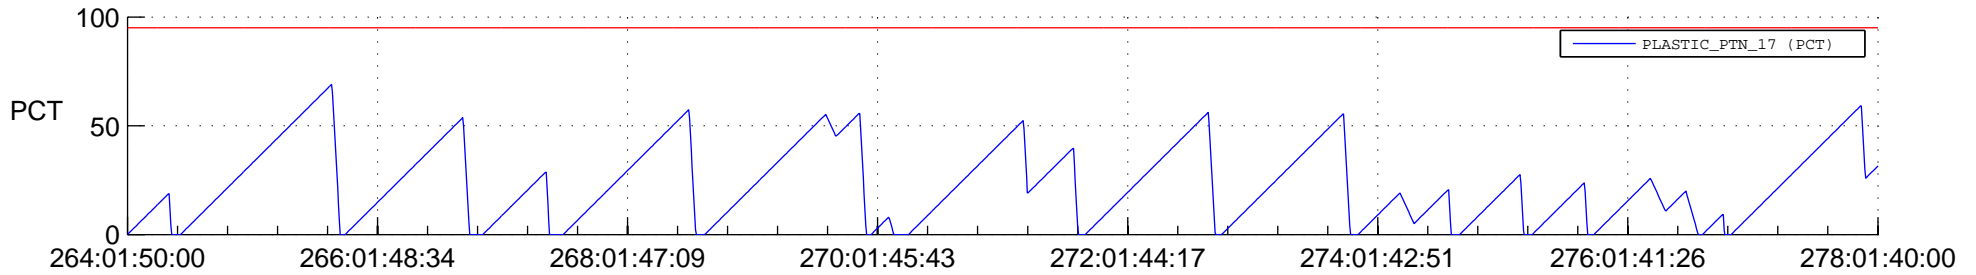

# STEREO AHEAD SSR PCT Full Prediction

## SWAVES\_Percent\_Full\_Prediction

## Spacecraft\_DownLink\_Rate

Ground Time (2017:264:01:50:00.000 -2017:278:01:40:00.000)