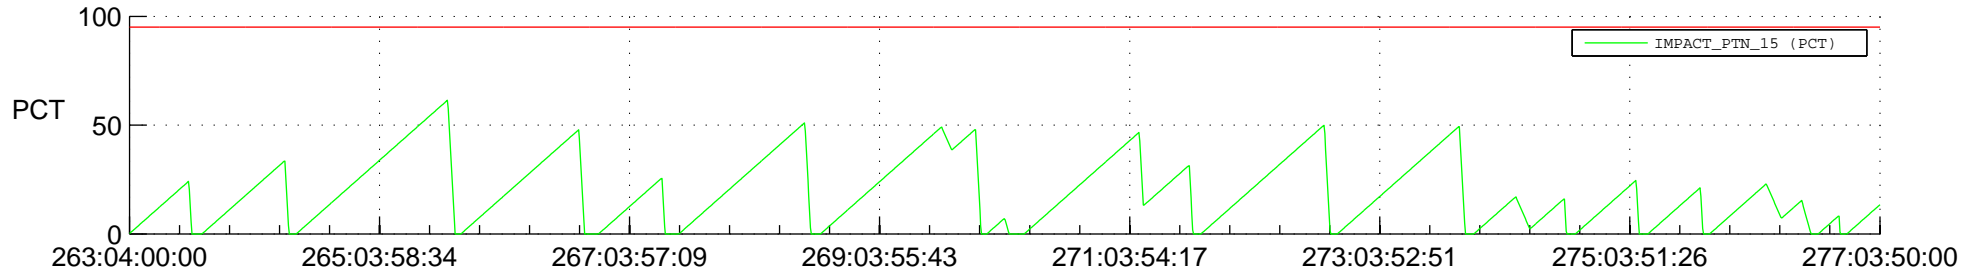

STEREO AHEAD SSR PCT Full Prediction

SWAVES_Percent_Full_Prediction

IMPACT_Percent_Full_Prediction

PLASTIC_Percent_Full_Prediction

Spacecraft_DownLink_Rate

Ground Time (2017:263:04:00:00.000 -2017:277:03:50:00.000)