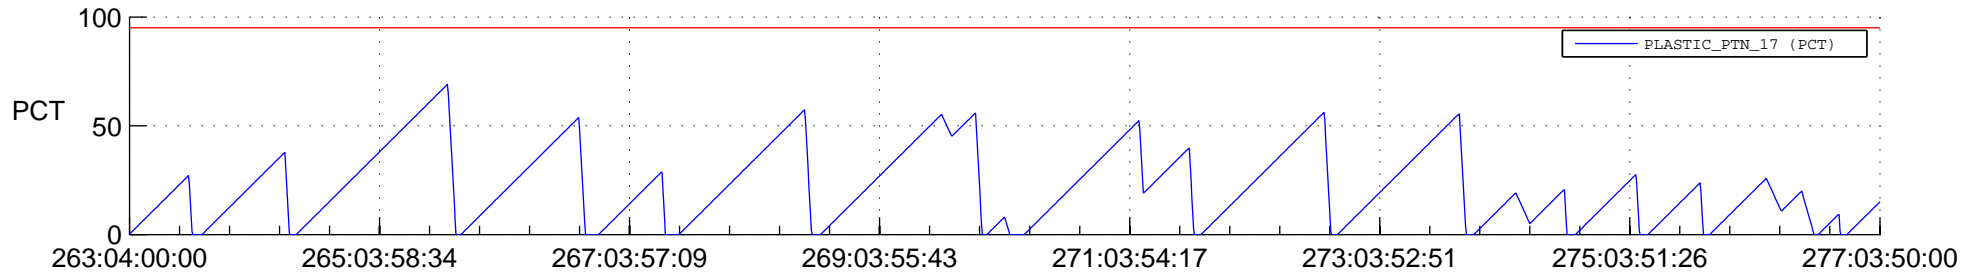

STEREO AHEAD SSR PCT Full Prediction

SWAVES_Percent_Full_Prediction

IMPACT_Percent_Full_Prediction

PLASTIC_Percent_Full_Prediction

Spacecraft_DownLink_Rate

Ground Time (2017:263:04:00:00.000 -2017:277:03:50:00.000)