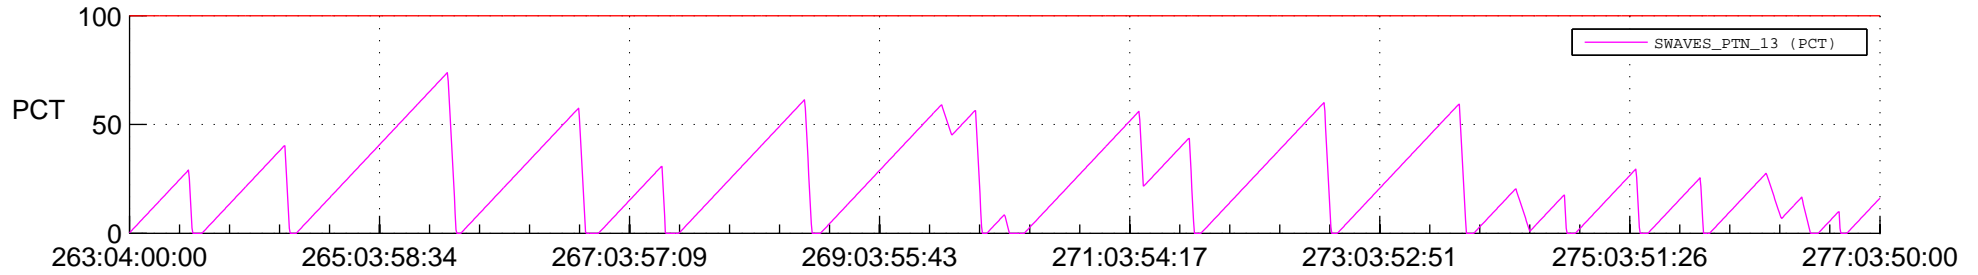

STEREO AHEAD SSR PCT Full Prediction

SWAVES_Percent_Full_Prediction

IMPACT_Percent_Full_Prediction

PLASTIC_Percent_Full_Prediction

Spacecraft_DownLink_Rate

Ground Time (2017:263:04:00:00.000 -2017:277:03:50:00.000)