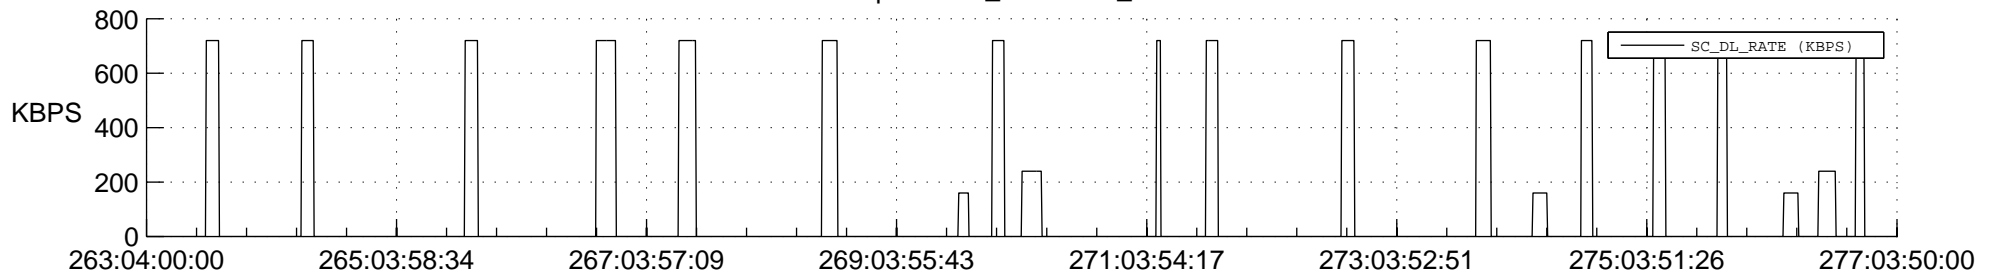

STEREO AHEAD SSR PCT Full Prediction

SWAVES_Percent_Full_Prediction

IMPACT_Percent_Full_Prediction

PLASTIC_Percent_Full_Prediction

Spacecraft_DownLink_Rate

Ground Time (2017:263:04:00:00.000 -2017:277:03:50:00.000)