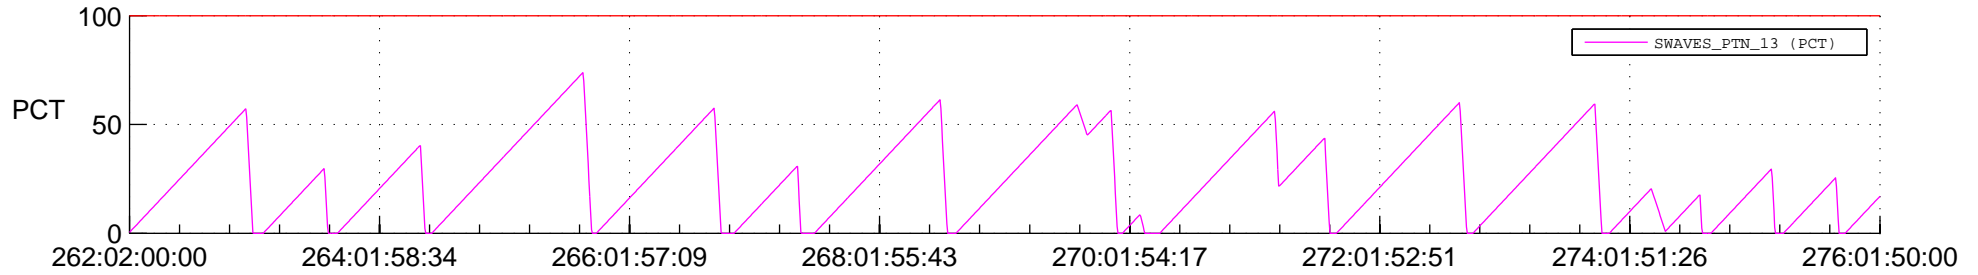

STEREO AHEAD SSR PCT Full Prediction

SWAVES_Percent_Full_Prediction

IMPACT_Percent_Full_Prediction

PLASTIC_Percent_Full_Prediction

Spacecraft_DownLink_Rate

Ground Time (2017:262:02:00:00.000 -2017:276:01:50:00.000)