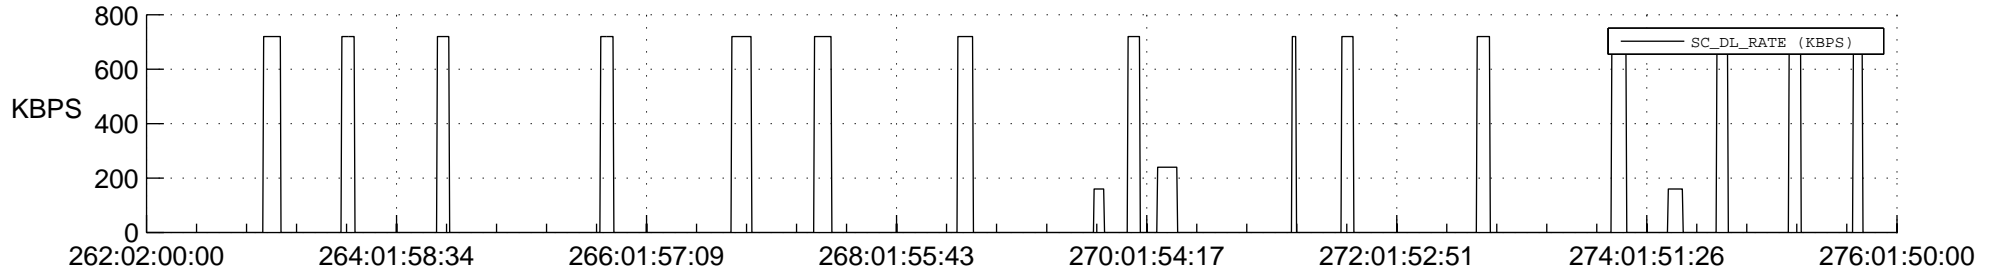

STEREO AHEAD SSR PCT Full Prediction

SWAVES_Percent_Full_Prediction

IMPACT_Percent_Full_Prediction

PLASTIC_Percent_Full_Prediction

Spacecraft_DownLink_Rate

Ground Time (2017:262:02:00:00.000 -2017:276:01:50:00.000)