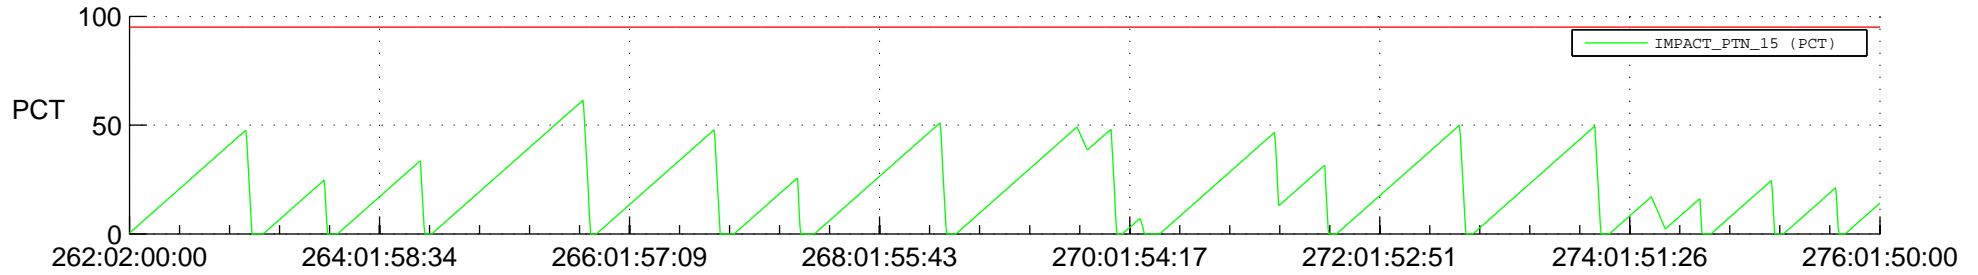

STEREO AHEAD SSR PCT Full Prediction

SWAVES_Percent_Full_Prediction

IMPACT_Percent_Full_Prediction

PLASTIC_Percent_Full_Prediction

Spacecraft_DownLink_Rate

Ground Time (2017:262:02:00:00.000 -2017:276:01:50:00.000)