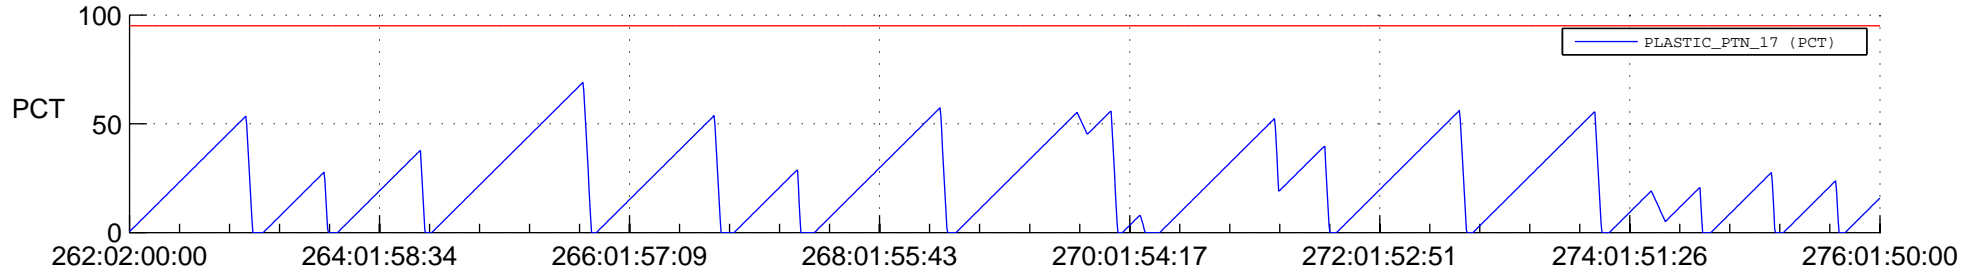

STEREO AHEAD SSR PCT Full Prediction

SWAVES_Percent_Full_Prediction

IMPACT_Percent_Full_Prediction

PLASTIC_Percent_Full_Prediction

Spacecraft_DownLink_Rate

Ground Time (2017:262:02:00:00.000 -2017:276:01:50:00.000)