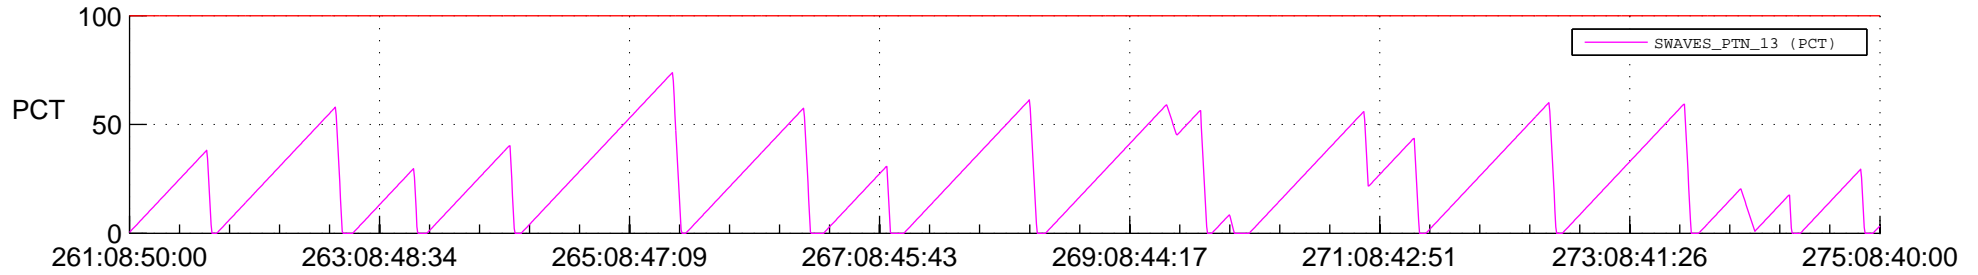

STEREO AHEAD SSR PCT Full Prediction

SWAVES_Percent_Full_Prediction

IMPACT_Percent_Full_Prediction

PLASTIC_Percent_Full_Prediction

Spacecraft_DownLink_Rate

Ground Time (2017:261:08:50:00.000 -2017:275:08:40:00.000)