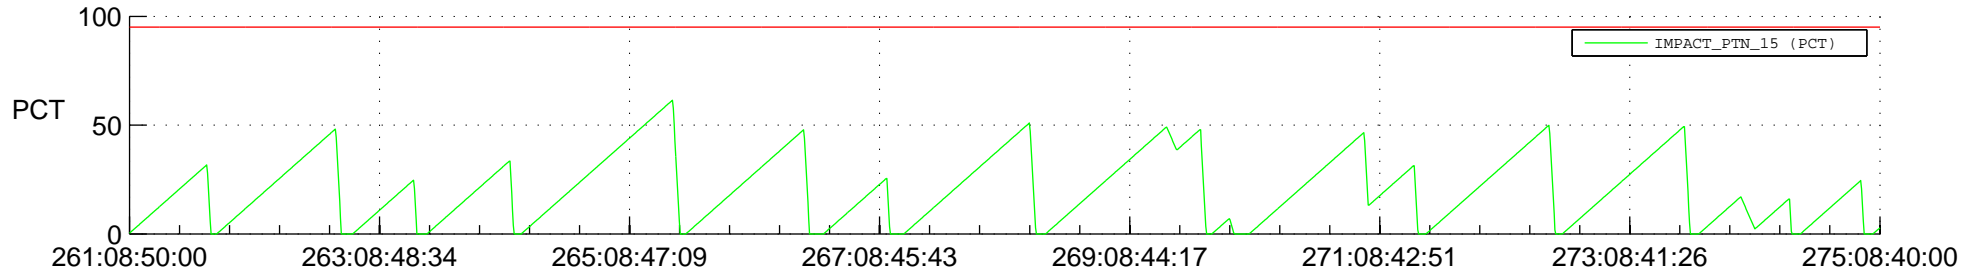

STEREO AHEAD SSR PCT Full Prediction

SWAVES_Percent_Full_Prediction

IMPACT_Percent_Full_Prediction

PLASTIC_Percent_Full_Prediction

Spacecraft_DownLink_Rate

Ground Time (2017:261:08:50:00.000 -2017:275:08:40:00.000)