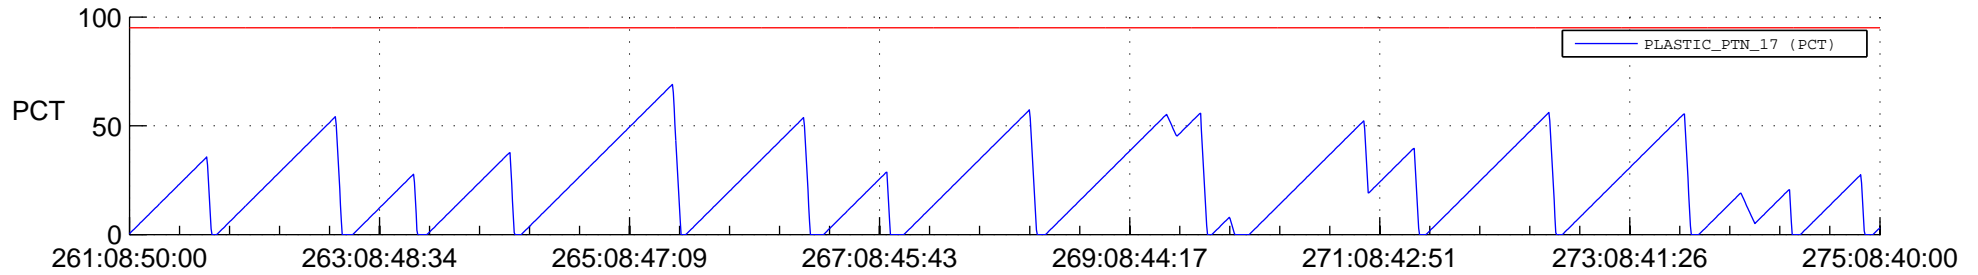

STEREO AHEAD SSR PCT Full Prediction

SWAVES_Percent_Full_Prediction

IMPACT_Percent_Full_Prediction

PLASTIC_Percent_Full_Prediction

Spacecraft_DownLink_Rate

Ground Time (2017:261:08:50:00.000 -2017:275:08:40:00.000)