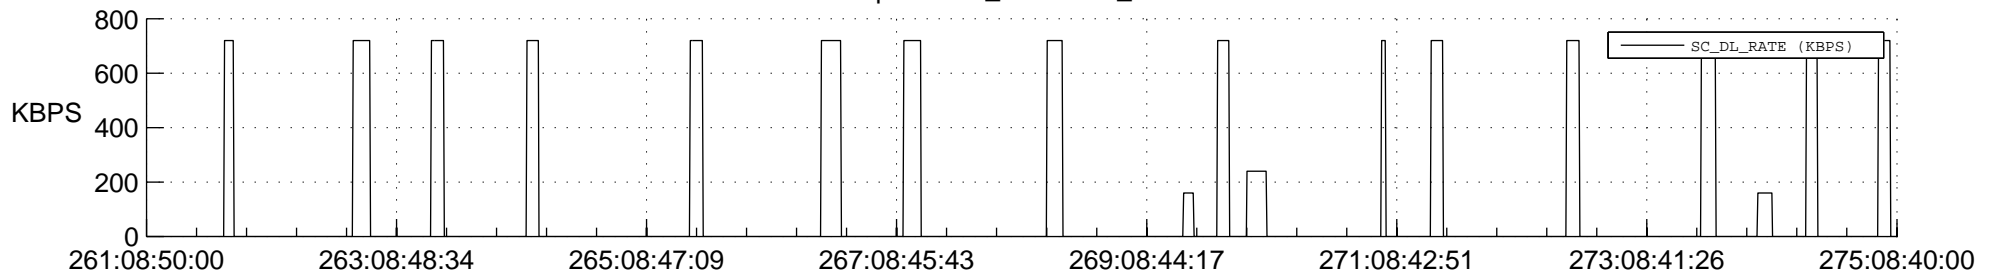

STEREO AHEAD SSR PCT Full Prediction

SWAVES_Percent_Full_Prediction

IMPACT_Percent_Full_Prediction

PLASTIC_Percent_Full_Prediction

Spacecraft_DownLink_Rate

Ground Time (2017:261:08:50:00.000 -2017:275:08:40:00.000)